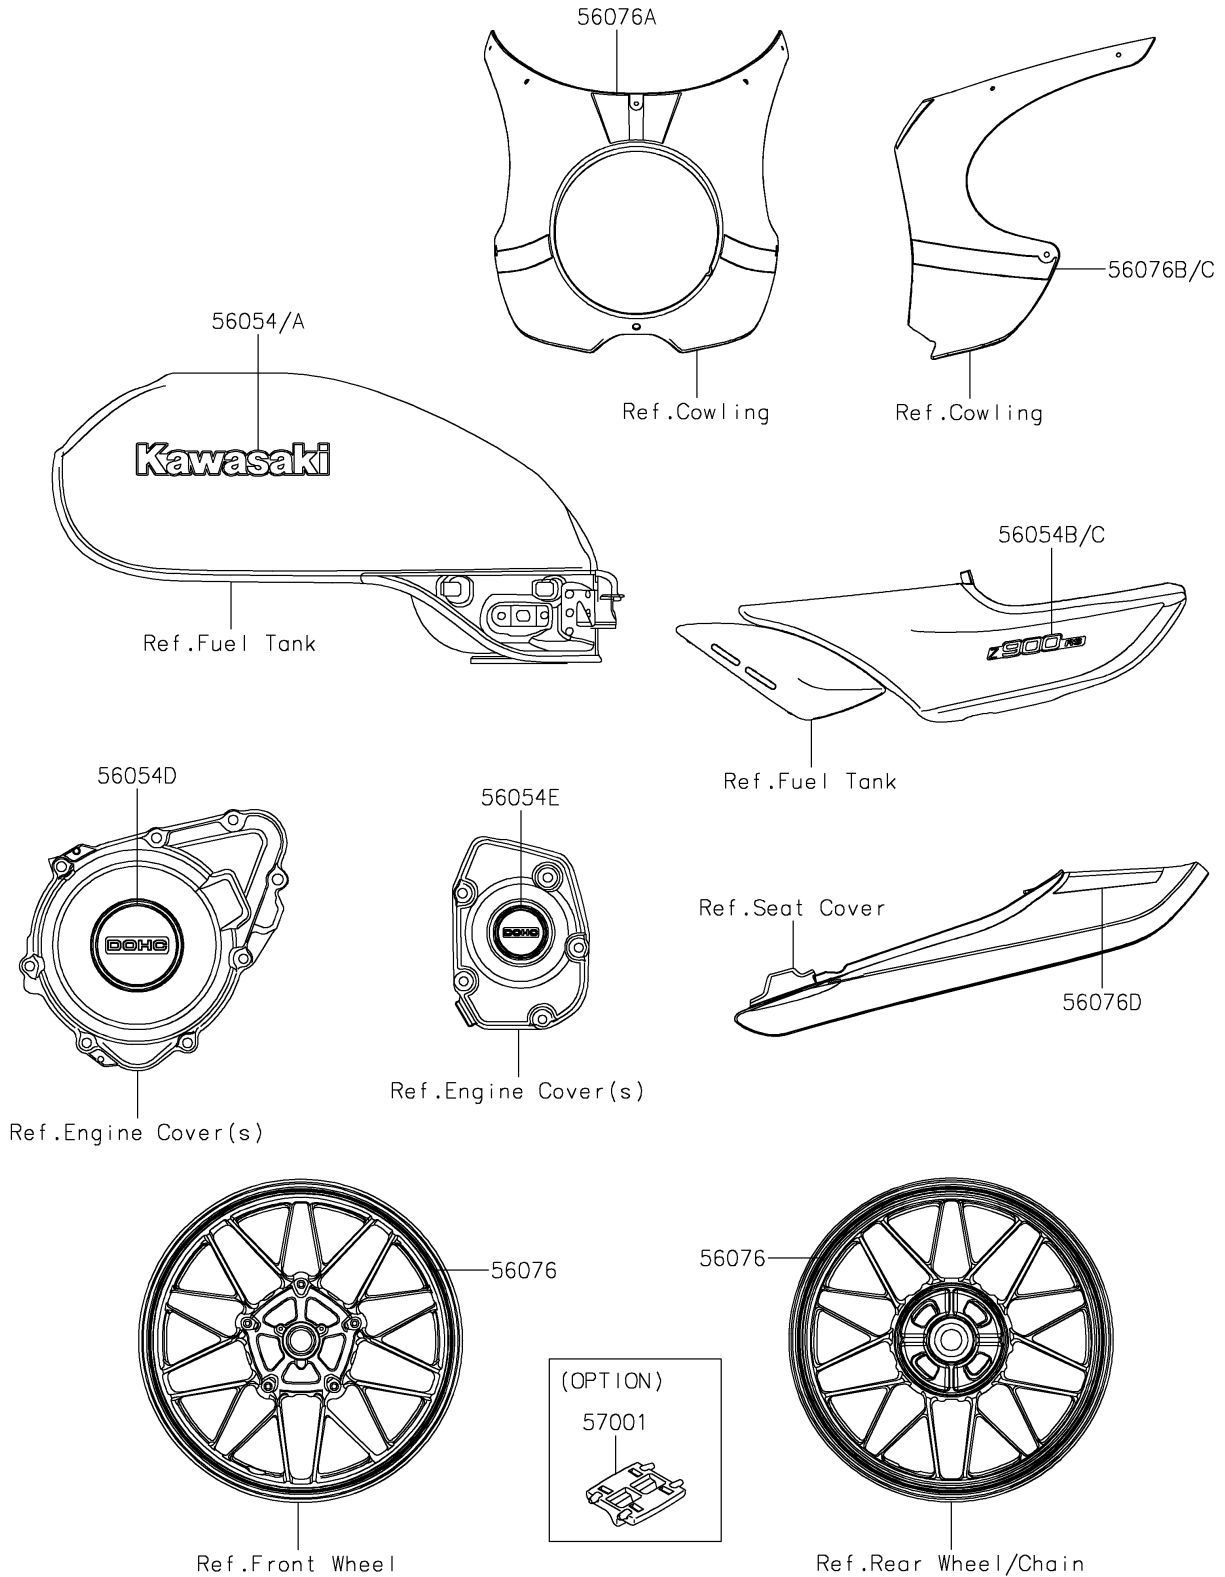

2023 Z900RS CAFE PARTS DIAGRAM

Decals(ENFAL)

F2861

2023 Z900RS CAFE PARTS LIST

Decals(ENFAL)

ITEM NAME	PART NUMBER	QUANTITY
MARK,FUEL TANK,LH,KAWASAKI,3D (Ref # 56054)	56054-2282	1
MARK,FUEL TANK,RH,KAWASAKI,3D (Ref # 56054A)	56054-2283	1
MARK,SIDE COVER,LH,Z900RS,3D (Ref # 56054B)	56054-2284	1
MARK,SIDE COVER,RH,Z900RS,3D (Ref # 56054C)	56054-2285	1
MARK,DOHC,63MM,3D (Ref # 56054D)	56054-2418	1
MARK,DOHC,39MM,3D (Ref # 56054E)	56054-2419	1
PATTERN,WHEEL,WHITE,6X1400 (Ref # 56076)	56076-0457	4
PATTERN,UPP COWLING (Ref # 56076A)	56076-2995	1
PATTERN,SIDE COWL.,LH (Ref # 56076B)	56076-2996	1
PATTERN,SIDE COWL.,RH (Ref # 56076C)	56076-2997	1
PATTERN,TAIL COVER (Ref # 56076D)	56076-2998	1
RIM STRIPE APPLICATOR (Ref # 57001)	57001-1752	AR