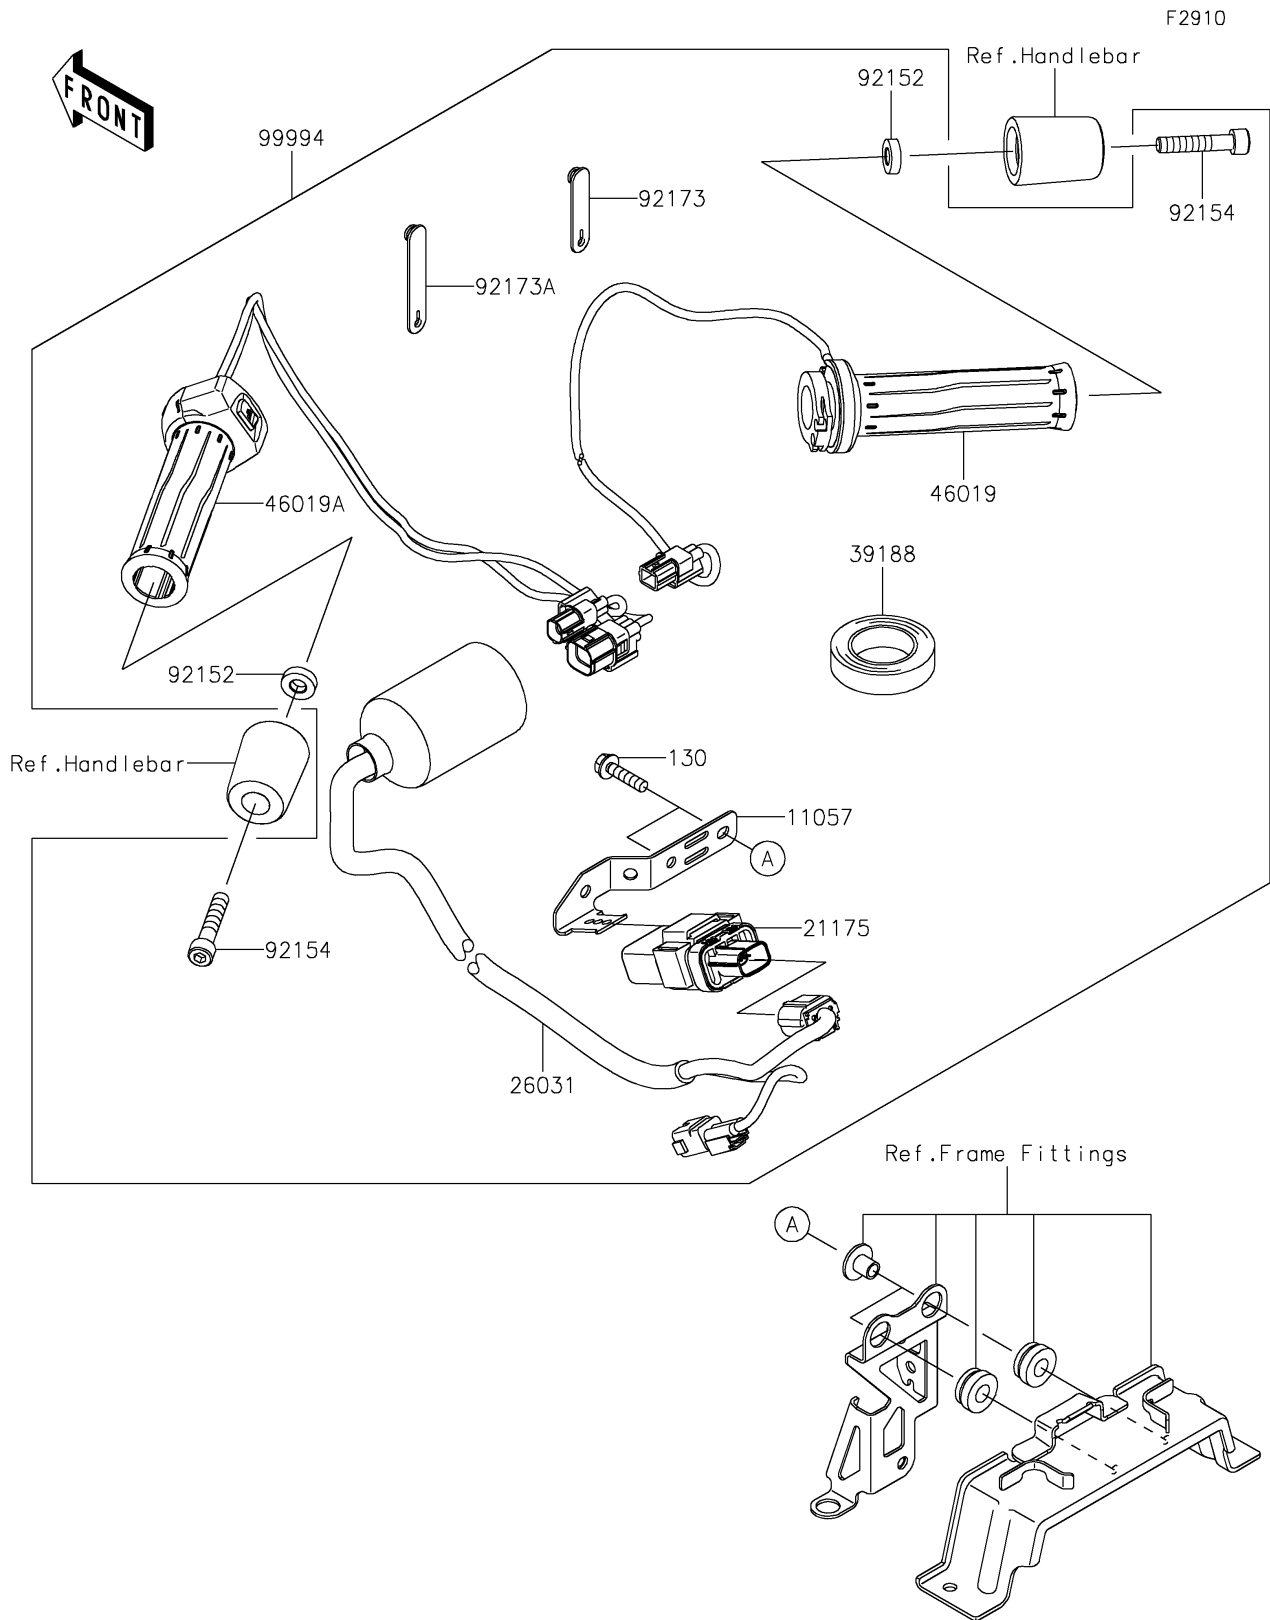

2023 Z900RS CAFE PARTS DIAGRAM

Accessory(Grip Heater)

2023 Z900RS CAFE PARTS LIST

Accessory(Grip Heater)

ITEM NAME	PART NUMBER	QUANTITY
BRACKET (Ref # 11057)	11057-1455	1
CONTROL UNIT-ELECTRONIC,GH (Ref # 21175)	21175-1329	1
HARNESS,SUB (Ref # 26031)	26031-2364	1
TAPE,HARNESS (Ref # 39188)	39188-0006	1
GRIP-ASSY,THROTTLE,HEATER (Ref # 46019)	46019-0077	1
GRIP-ASSY,HANDLE,LH,HEATER (Ref # 46019A)	46019-0091	1
COLLAR,8.2X18X5 (Ref # 92152)	92152-1848	2
BOLT,SOCKET,8X40 (Ref # 92154)	92154-1001	2
CLAMP,RUBBER PLATE (Ref # 92173)	92173-1229	1
CLAMP (Ref # 92173A)	92173-1526	1
KIT-ACCESSORY,GRIP-HEATER (Ref # 99994)	99994-1335	1
BOLT-FLANGED,6X25 (Ref # 130)	130BA0625	2