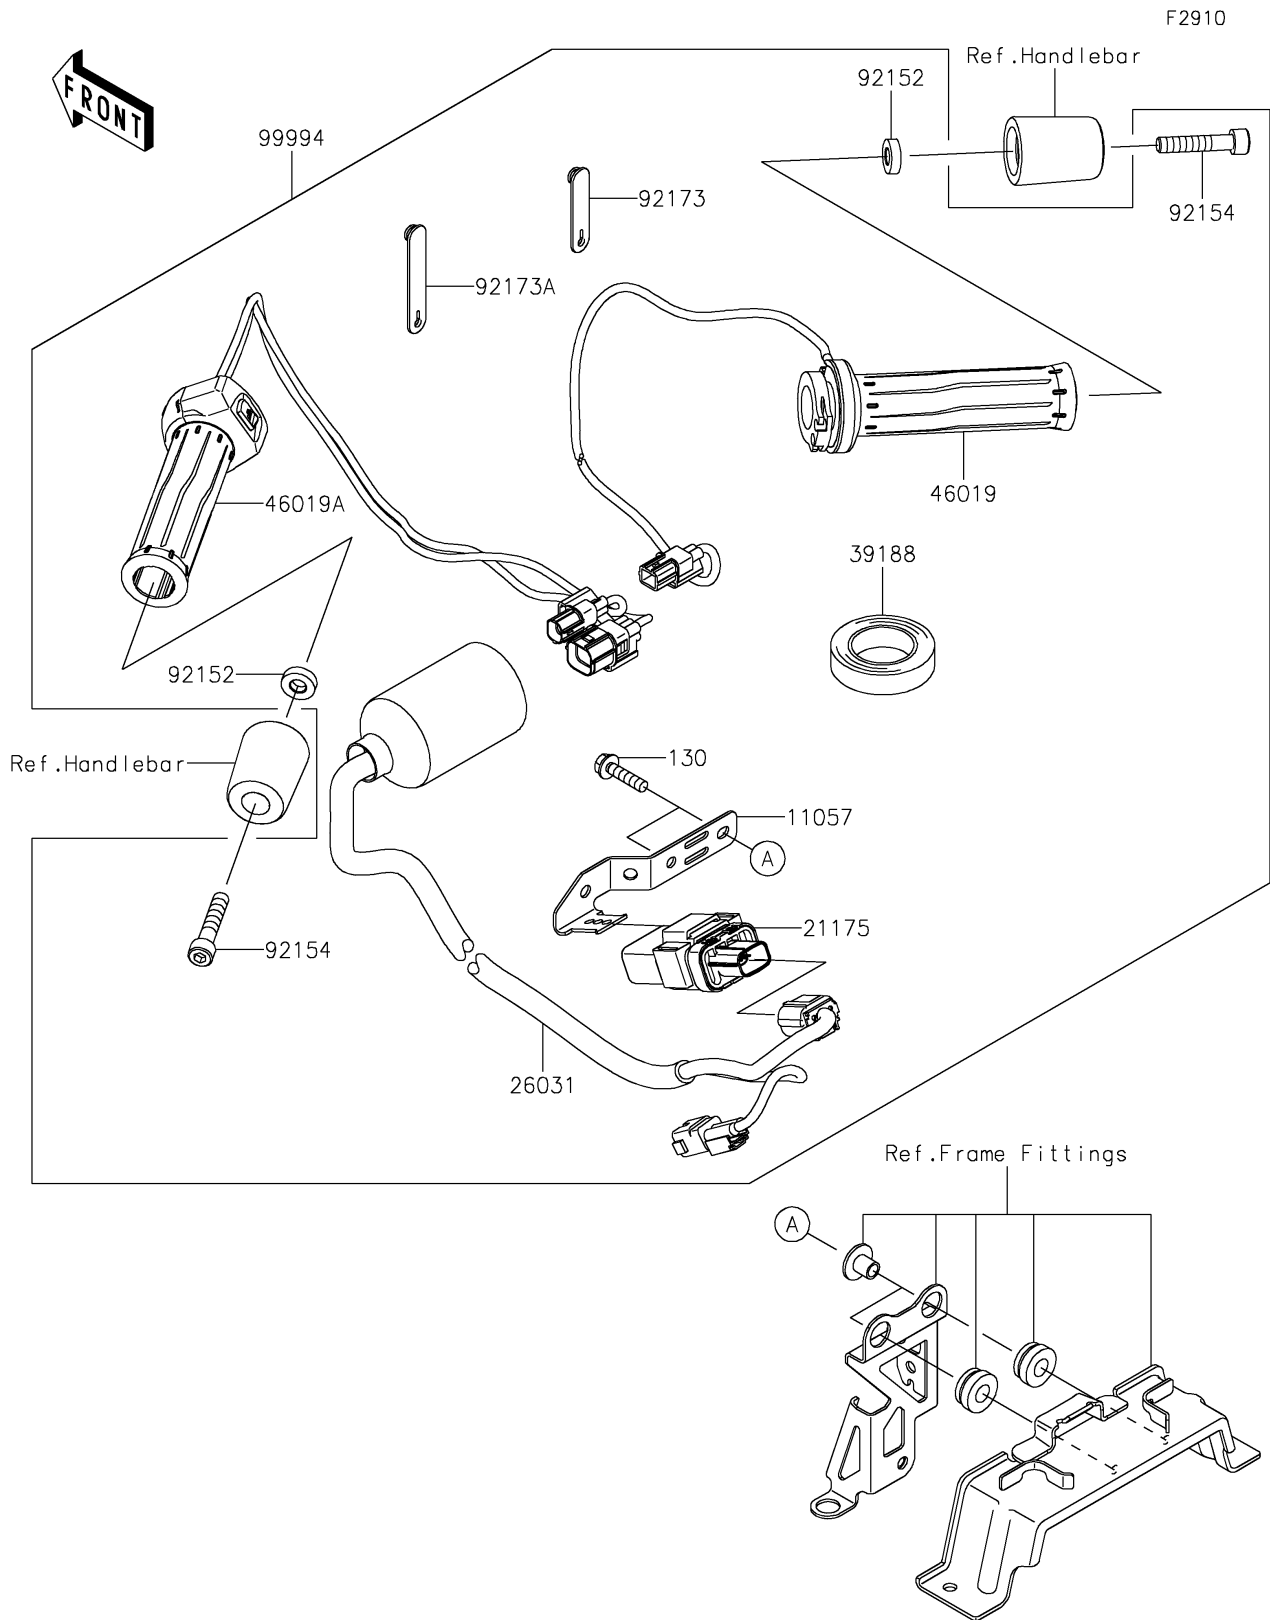

# 2022 Z900RS CAFE PARTS DIAGRAM

Accessory(Grip Heater)

## 2022 Z900RS CAFE PARTS LIST

### Accessory(Grip Heater)

ITEM NAME	PART NUMBER	QUANTITY
BRACKET (Ref # 11057)	11057-1455	1
CONTROL UNIT-ELECTRONIC,GH (Ref # 21175)	21175-1329	1
HARNESS,SUB (Ref # 26031)	26031-2364	1
TAPE,HARNESS (Ref # 39188)	39188-0006	1
GRIP-ASSY,THROTTLE,HEATER (Ref # 46019)	46019-0077	1
GRIP-ASSY,HANDLE,LH,HEATER (Ref # 46019A)	46019-0091	1
COLLAR,8.2X18X5 (Ref # 92152)	92152-1848	2
BOLT,SOCKET,8X40 (Ref # 92154)	92154-1001	2
CLAMP,RUBBER PLATE (Ref # 92173)	92173-1229	1
CLAMP (Ref # 92173A)	92173-1526	1
KIT-ACCESSORY,GRIP-HEATER (Ref # 99994)	99994-1335	1
BOLT-FLANGED,6X25 (Ref # 130)	130BA0625	2