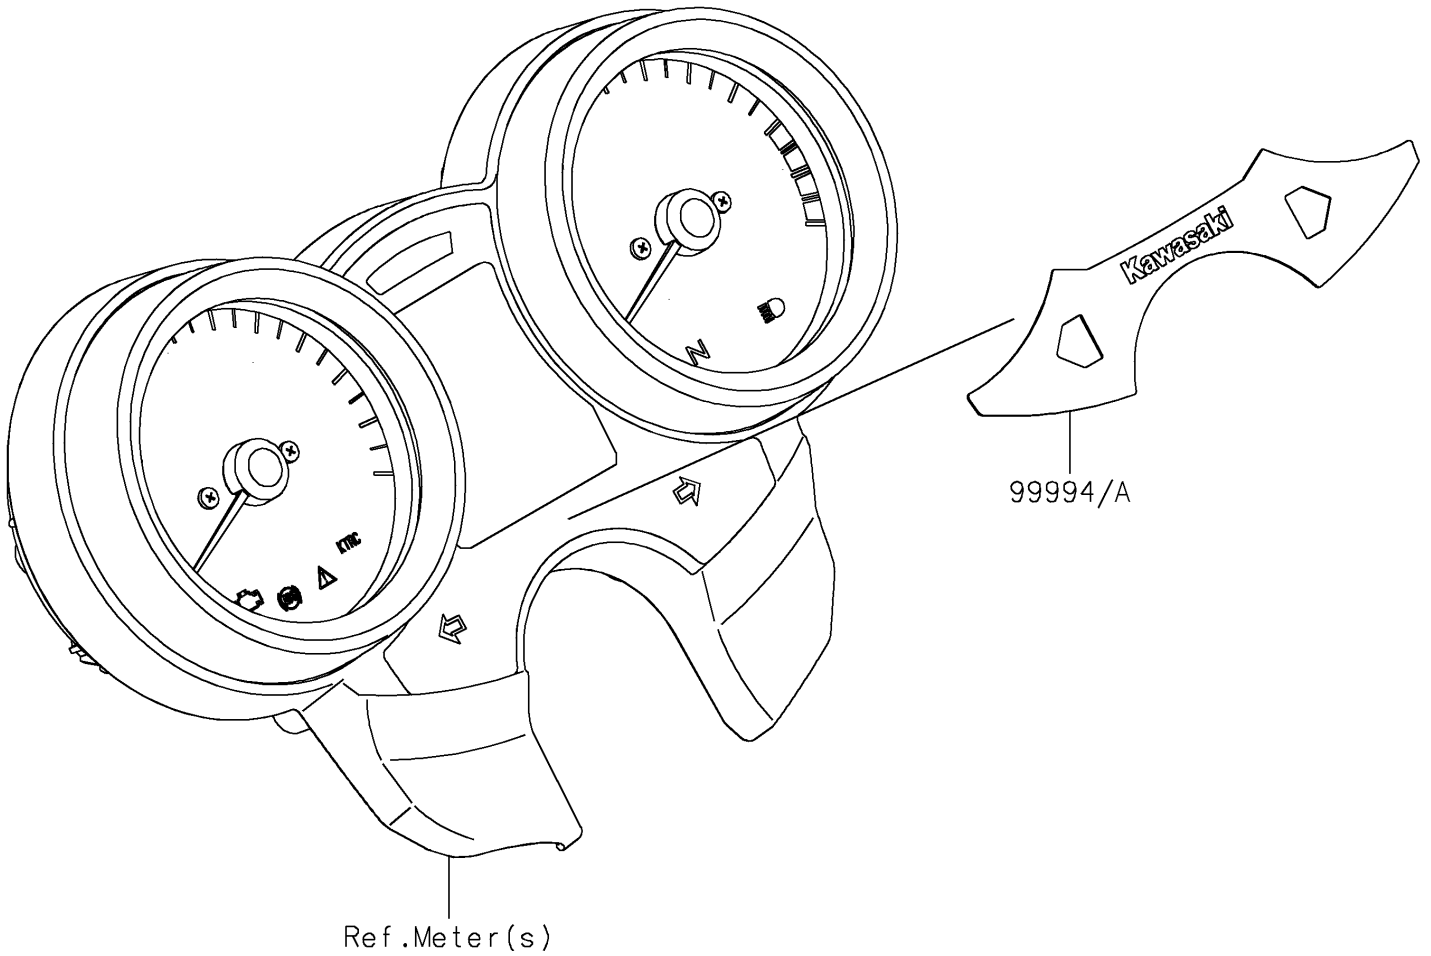

# 2023 Z900RS CAFE PARTS DIAGRAM

Accessory(Indicator Cover)

F2910B

## 2023 Z900RS CAFE PARTS LIST

Accessory(Indicator Cover)

ITEM NAME	PART NUMBER	QUANTITY
KIT-ACC,INDICATOR COVER,SILVER (Ref # 99994)	99994-1016	1
INDICATOR COVER,BLACK (Ref # 99994A)	99994-1220	1