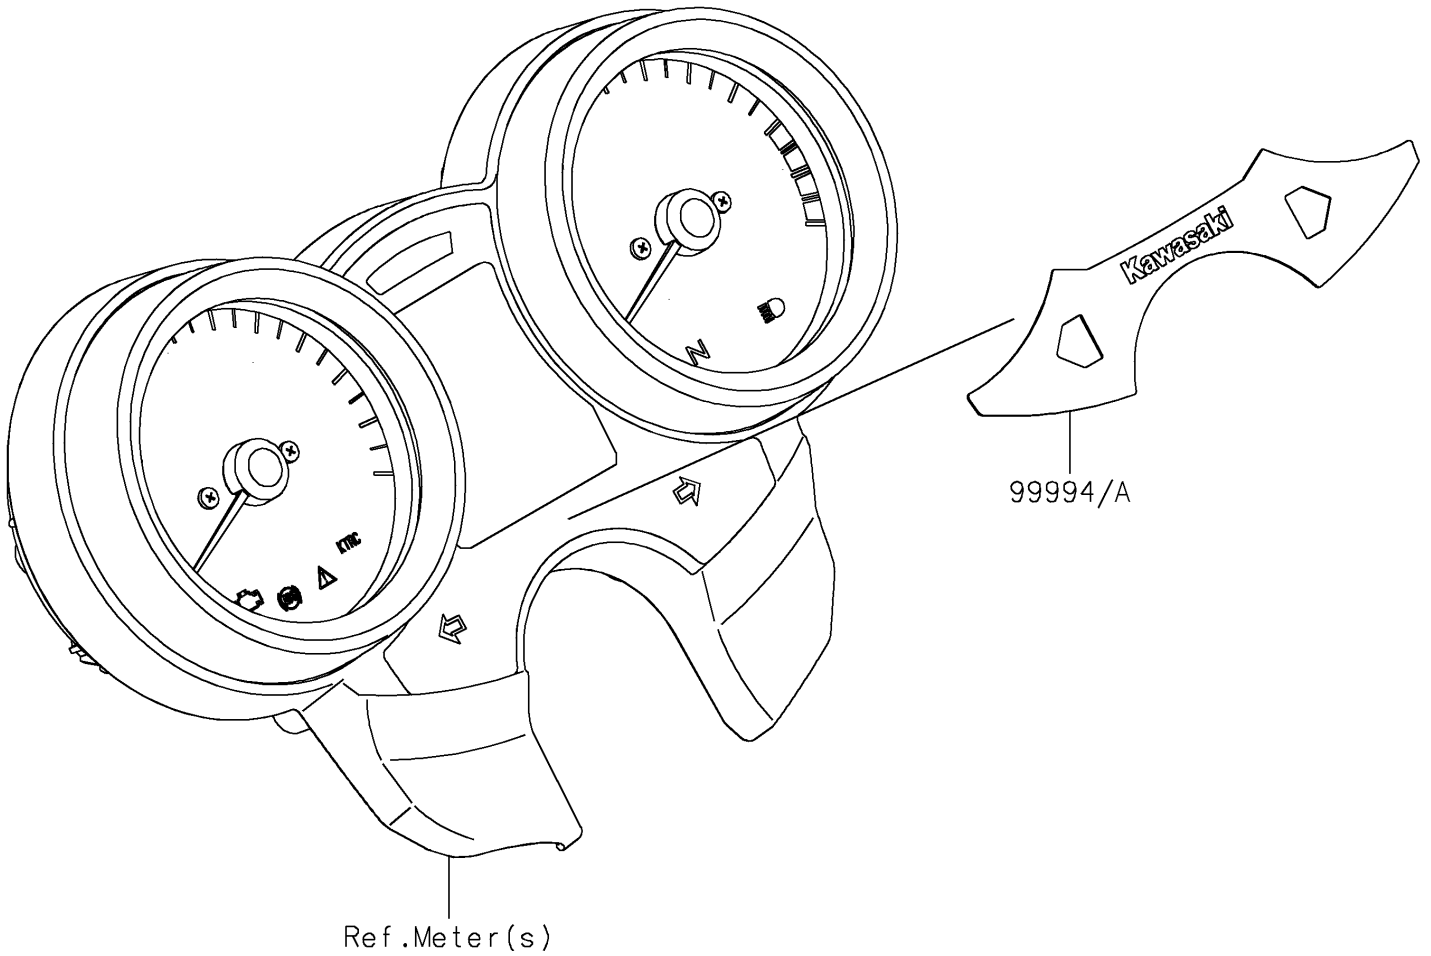

2022 Z900RS CAFE PARTS DIAGRAM

Accessory(Indicator Cover)

F2910B

2022 Z900RS CAFE PARTS LIST

Accessory(Indicator Cover)

ITEM NAME	PART NUMBER	QUANTITY
KIT-ACC,INDICATOR COVER,SILVER (Ref # 99994)	99994-1016	1
INDICATOR COVER,BLACK (Ref # 99994A)	99994-1220	1