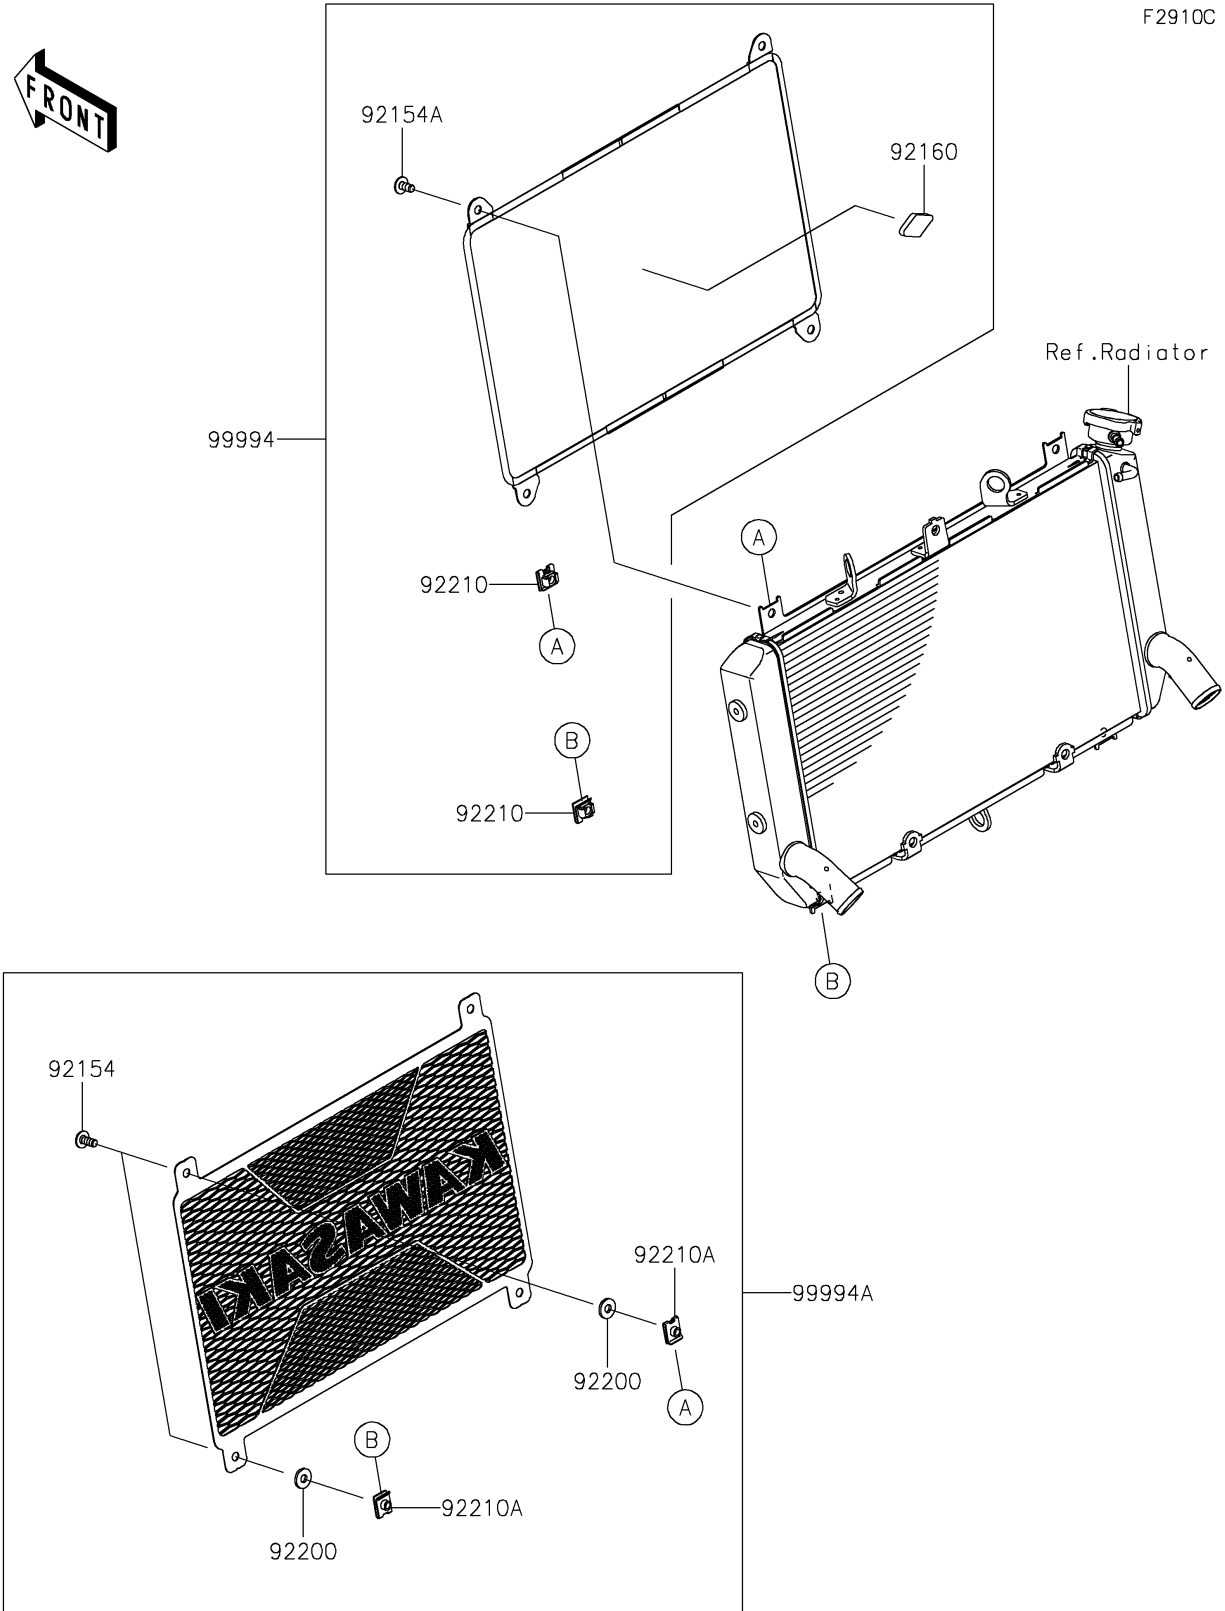

2024 Z900RS CAFE PARTS DIAGRAM

Accessory(Radiator Screen)

F2910C

2024 Z900RS CAFE PARTS LIST

Accessory(Radiator Screen)

ITEM NAME	PART NUMBER	QUANTITY
BOLT,SOCKET,6X14 (Ref # 92154)	92154-0856	4
BOLT,SOCKET,6X12 (Ref # 92154A)	92154-4003	4
DAMPER (Ref # 92160)	92160-1863	1
WASHER,6.5X16X2 (Ref # 92200)	92200-0312	4
NUT,CLIP,6MM (Ref # 92210)	92210-0867	4
NUT (Ref # 92210A)	92210-1518	4
RADIATOR SCREEN (Ref # 99994)	99994-1455	1
RADIATOR SCREEN (Ref # 99994A)	99994-1670	1