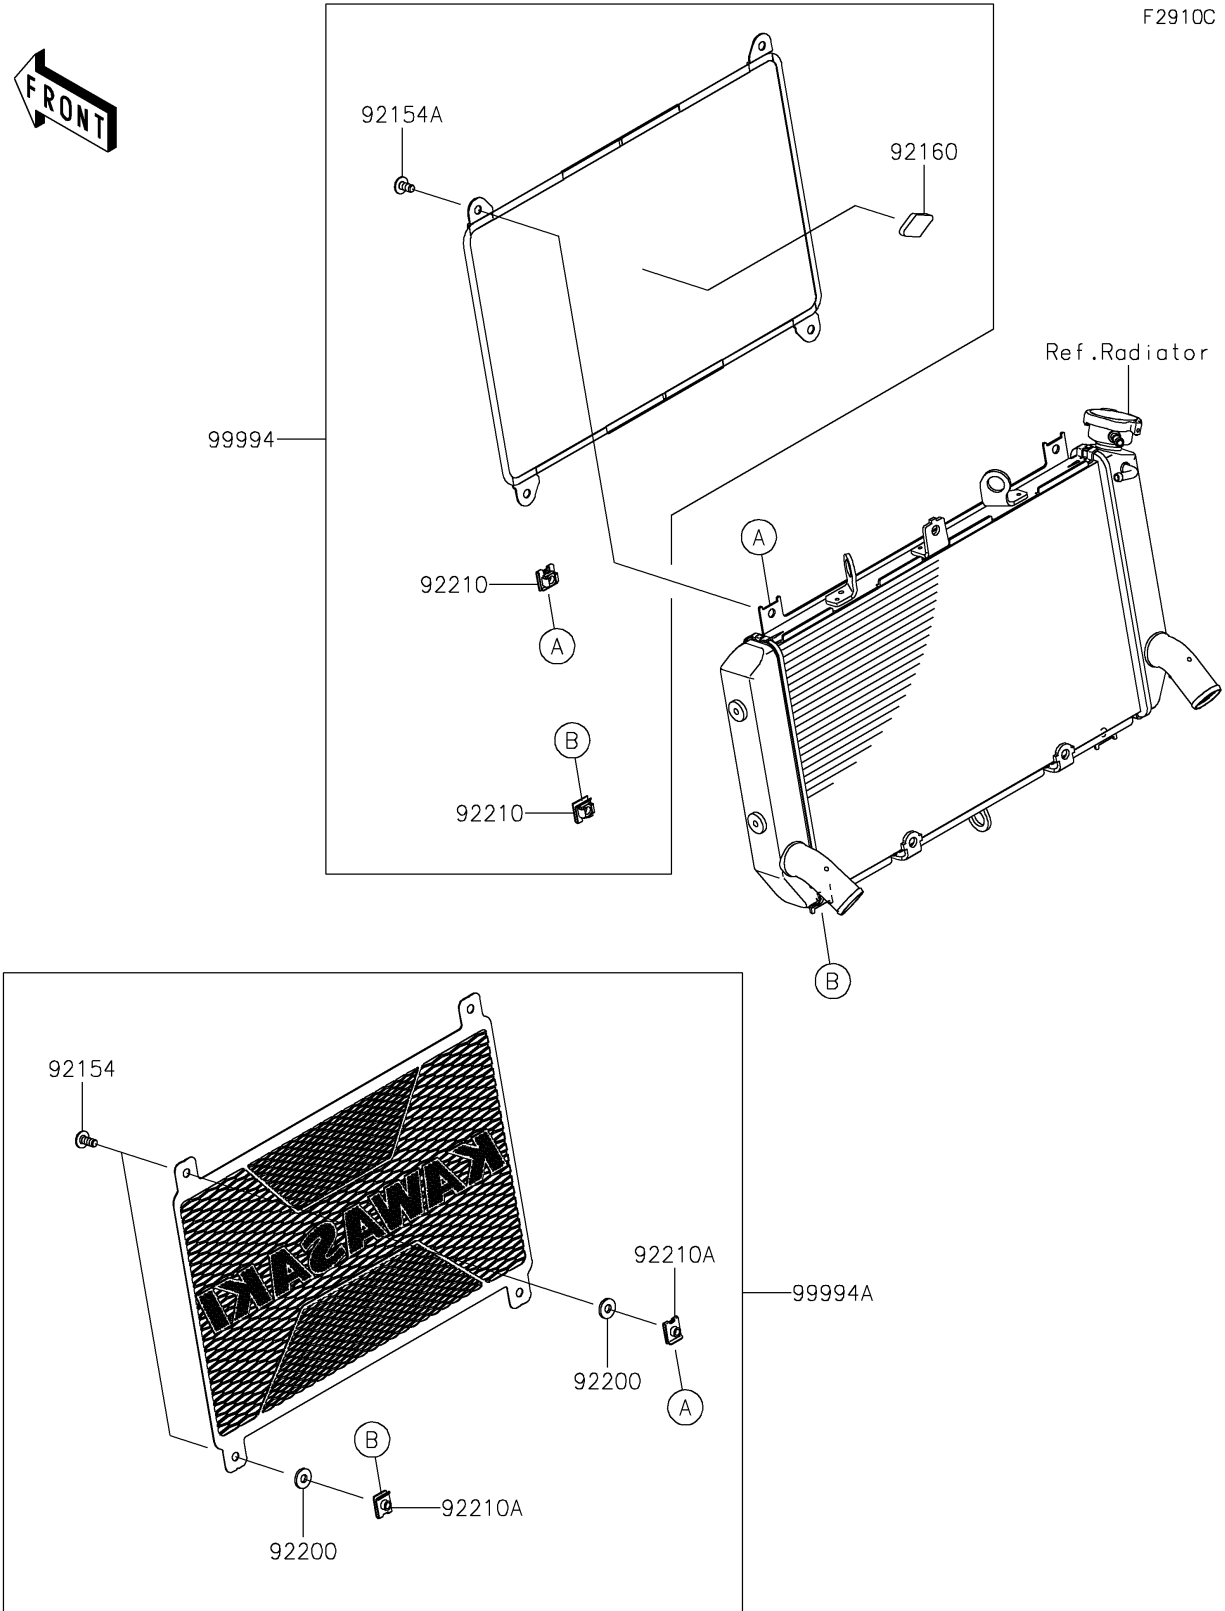

2022 Z900RS CAFE PARTS DIAGRAM

Accessory(Radiator Screen)

F2910C

2022 Z900RS CAFE PARTS LIST

Accessory(Radiator Screen)

ITEM NAME	PART NUMBER	QUANTITY
BOLT,SOCKET,6X14 (Ref # 92154)	92154-0856	4
BOLT,SOCKET,6X12 (Ref # 92154A)	92154-4003	4
DAMPER (Ref # 92160)	92160-1863	1
WASHER,6.5X16X2 (Ref # 92200)	92200-0312	4
NUT,CLIP,6MM (Ref # 92210)	92210-0867	4
NUT (Ref # 92210A)	92210-1518	4
RADIATOR SCREEN (Ref # 99994)	99994-1455	1
RADIATOR SCREEN (Ref # 99994A)	99994-1670	1