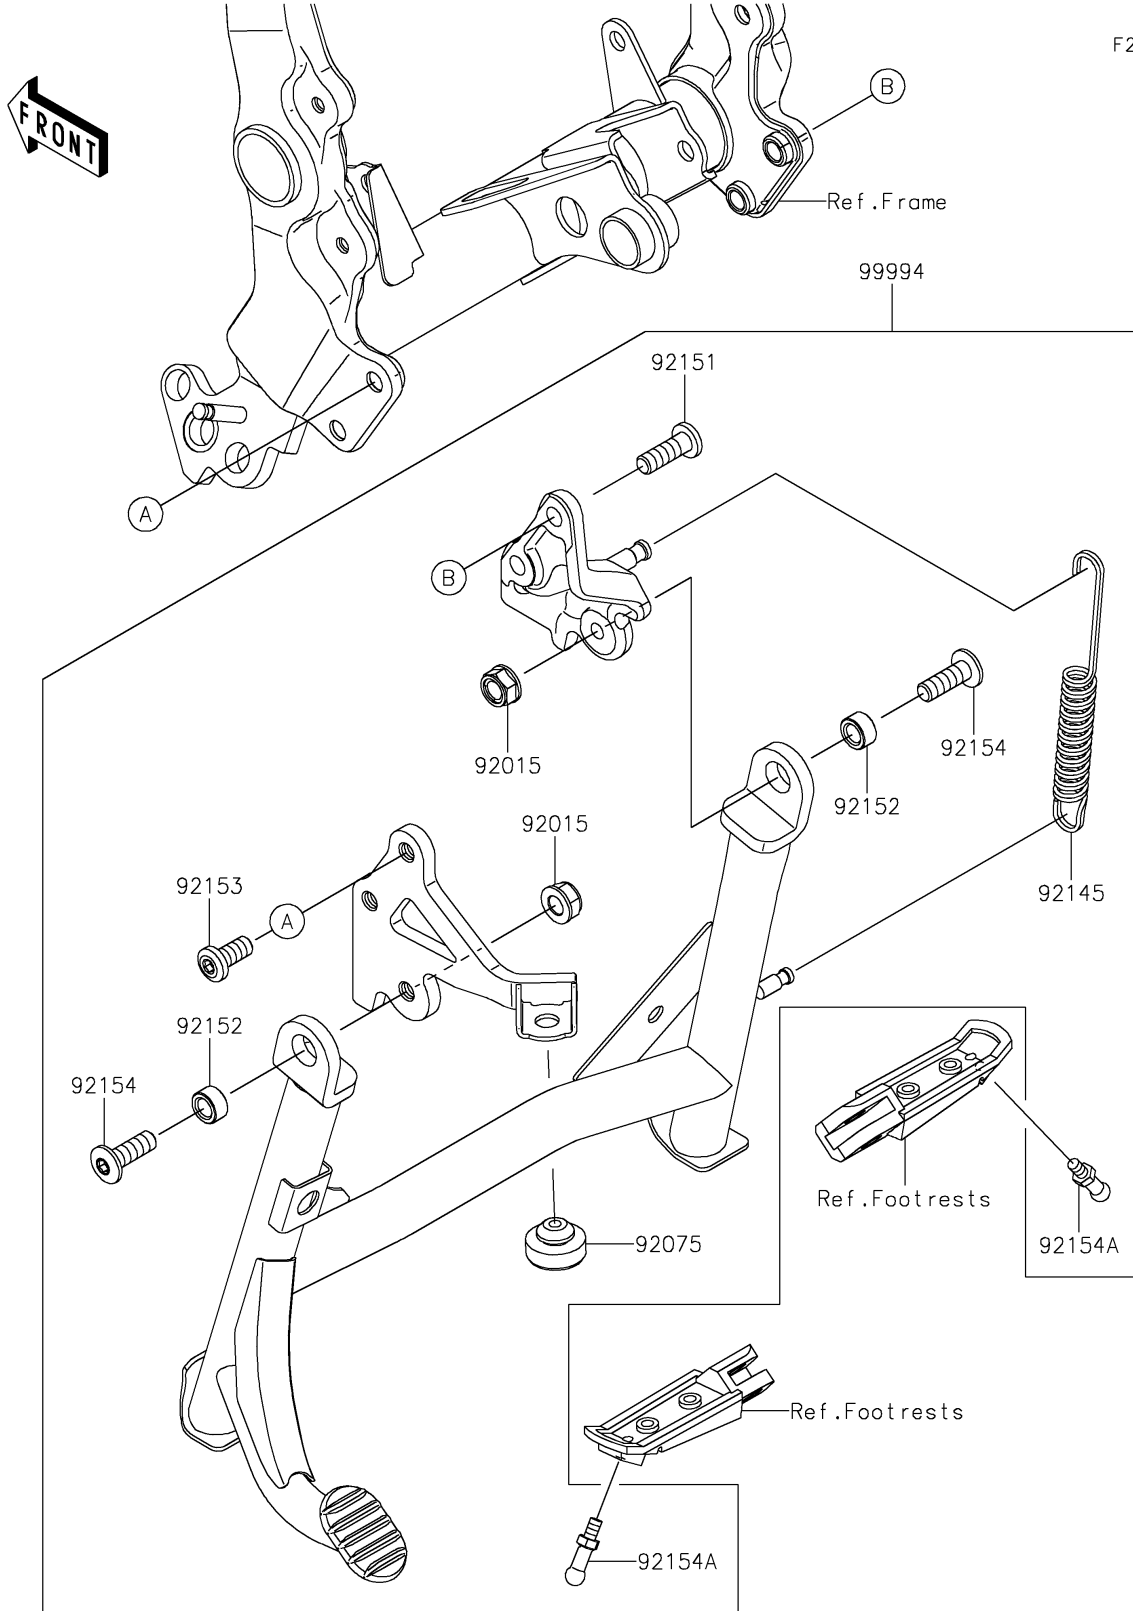

2022 Z900RS CAFE PARTS DIAGRAM

Accessory(Center Stand)

F2910D

2022 Z900RS CAFE PARTS LIST

Accessory(Center Stand)

ITEM NAME	PART NUMBER	QUANTITY
-----------	-------------	----------