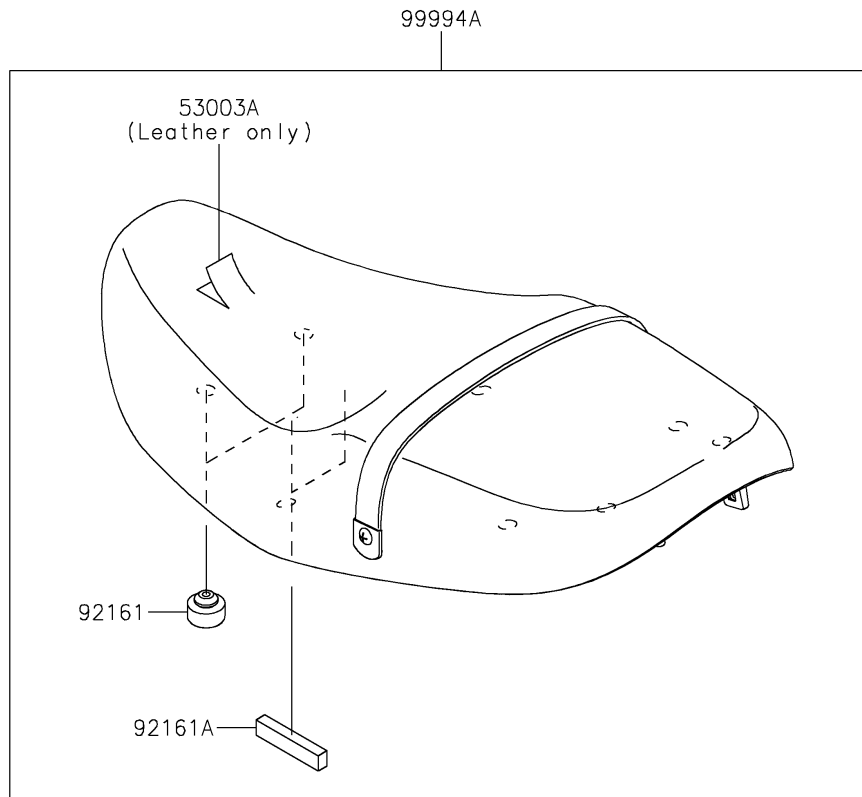

2023 Z900RS CAFE PARTS DIAGRAM

Accessory(Seat)

F2910F

2023 Z900RS CAFE PARTS LIST

Accessory(Seat)

ITEM NAME	PART NUMBER	QUANTITY
LEATHER,BLACK (Ref # 53003)	53003-0591-MA	1
LEATHER,BLACK (Ref # 53003A)	53003-0592-MA	1
DAMPER,SEAT (Ref # 92161)	92161-0930	8
DAMPER,10X70X15 (Ref # 92161A)	92161-2132	2
SEAT(LOW),BLACK+BLK (Ref # 99994)	99994-1580-12Y	1
SEAT(HIGH),BLACK+BLK (Ref # 99994A)	99994-1581-12Y	1