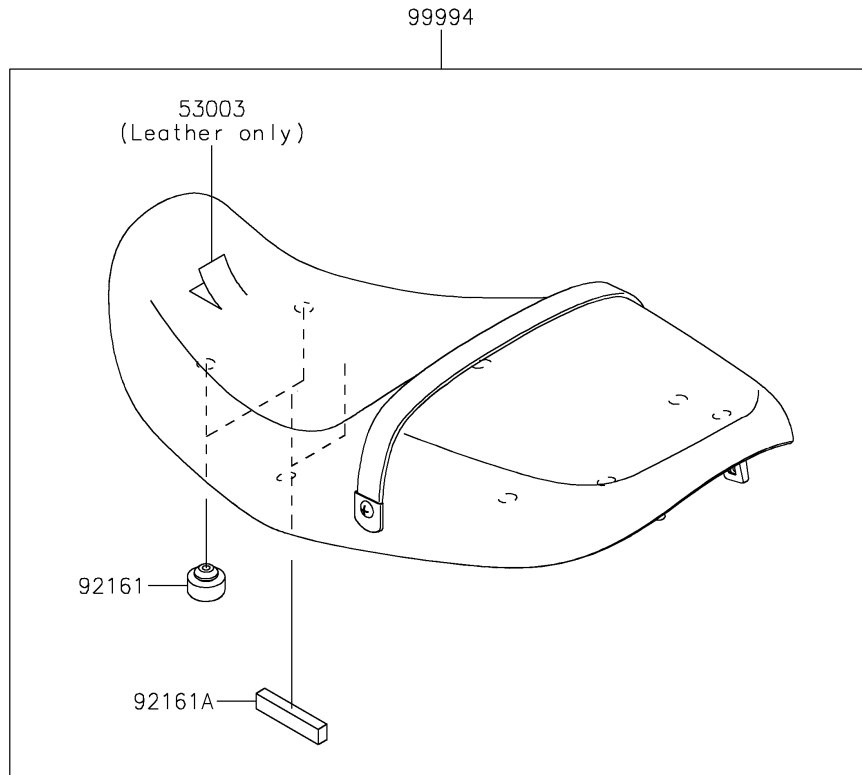

2023 Z900RS CAFE PARTS DIAGRAM

Accessory(Seat)

F2910F

2023 Z900RS CAFE PARTS LIST

Accessory(Seat)

ITEM NAME	PART NUMBER	QUANTITY
LEATHER,BLACK (Ref # 53003)	53003-0591-MA	1
LEATHER,BLACK (Ref # 53003A)	53003-0592-MA	1
DAMPER,SEAT (Ref # 92161)	92161-0930	8
DAMPER,10X70X15 (Ref # 92161A)	92161-2132	2
SEAT(LOW),BLACK+BLK (Ref # 99994)	99994-1580-12Y	1
SEAT(HIGH),BLACK+BLK (Ref # 99994A)	99994-1581-12Y	1