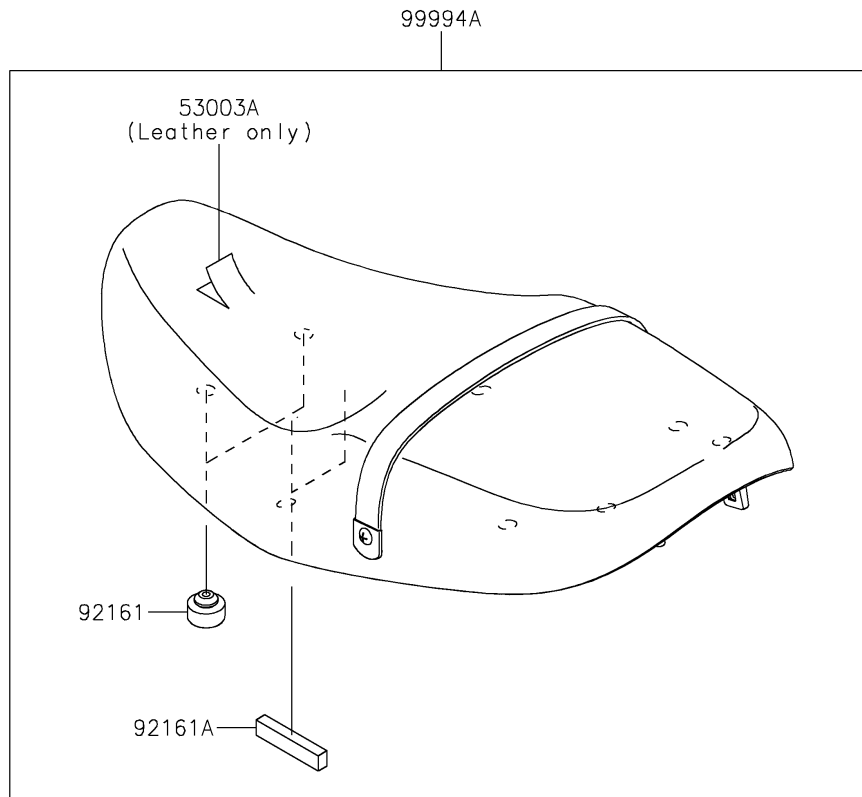

2022 Z900RS CAFE PARTS DIAGRAM

Accessory(Seat)

F2910F

2022 Z900RS CAFE PARTS LIST

Accessory(Seat)

ITEM NAME	PART NUMBER	QUANTITY
LEATHER,BLACK (Ref # 53003)	53003-0591-MA	1
LEATHER,BLACK (Ref # 53003A)	53003-0592-MA	1
DAMPER,SEAT (Ref # 92161)	92161-0930	8
DAMPER,10X70X15 (Ref # 92161A)	92161-2132	2
SEAT(LOW),BLACK+BLK (Ref # 99994)	99994-1580-12Y	1
SEAT(HIGH),BLACK+BLK (Ref # 99994A)	99994-1581-12Y	1