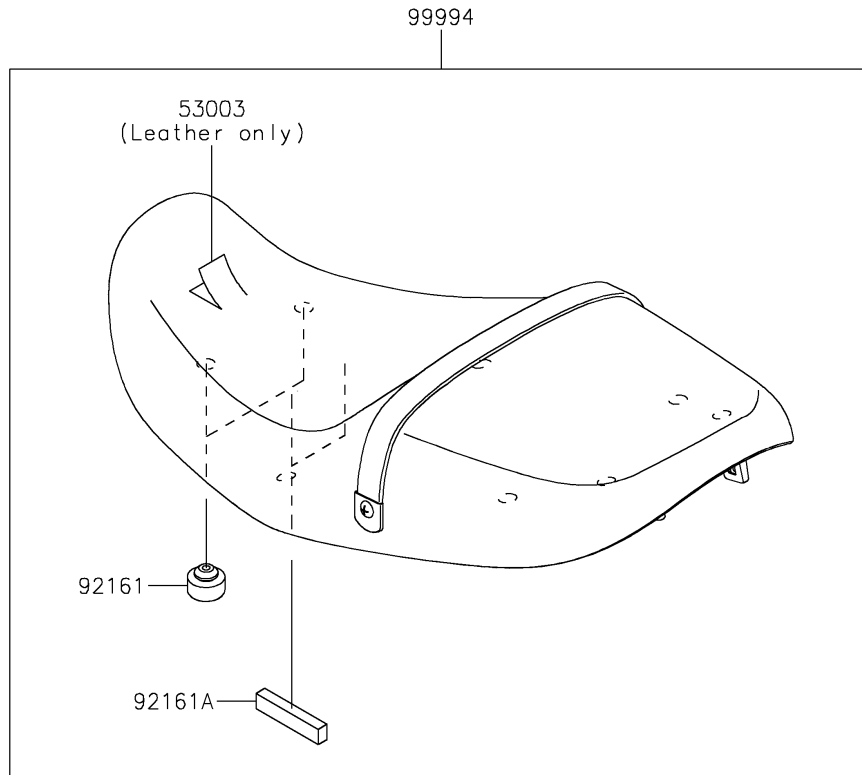

2022 Z900RS CAFE PARTS DIAGRAM

Accessory(Seat)

F2910F

2022 Z900RS CAFE PARTS LIST

Accessory(Seat)

ITEM NAME	PART NUMBER	QUANTITY
LEATHER,BLACK (Ref # 53003)	53003-0591-MA	1
LEATHER,BLACK (Ref # 53003A)	53003-0592-MA	1
DAMPER,SEAT (Ref # 92161)	92161-0930	8
DAMPER,10X70X15 (Ref # 92161A)	92161-2132	2
SEAT(LOW),BLACK+BLK (Ref # 99994)	99994-1580-12Y	1
SEAT(HIGH),BLACK+BLK (Ref # 99994A)	99994-1581-12Y	1