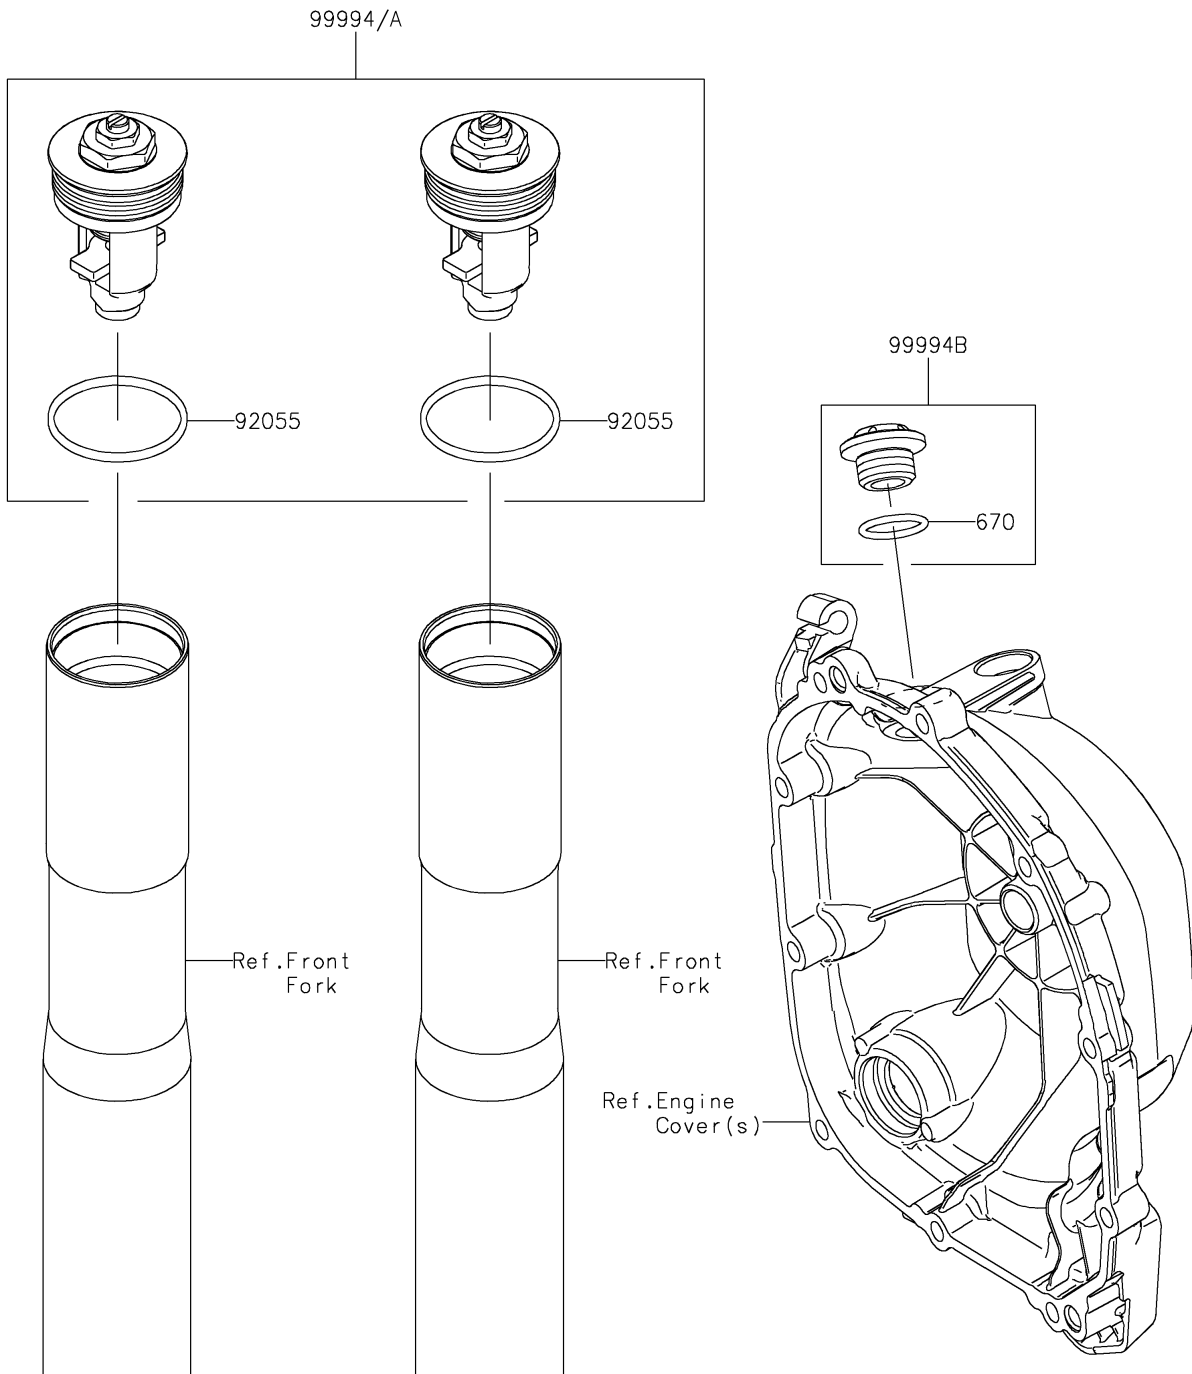

# 2023 Z900RS CAFE PARTS DIAGRAM

Accessory(Cap)

F2910G

### Accessory(Cap)

ITEM NAME	PART NUMBER	QUANTITY
RING-O (Ref # 92055)	92055-0145	2
KIT-ACCESSORY,FORK CAP(BLACK) (Ref # 99994)	99994-1019	1
KIT-ACCESSORY,FORK CAP(GOLD) (Ref # 99994A)	99994-1108	1
KIT-ACC,OIL FILLER CAP,BLACK (Ref # 99994B)	99994-1229	1
O RING,20MM (Ref # 670)	670B2020	1