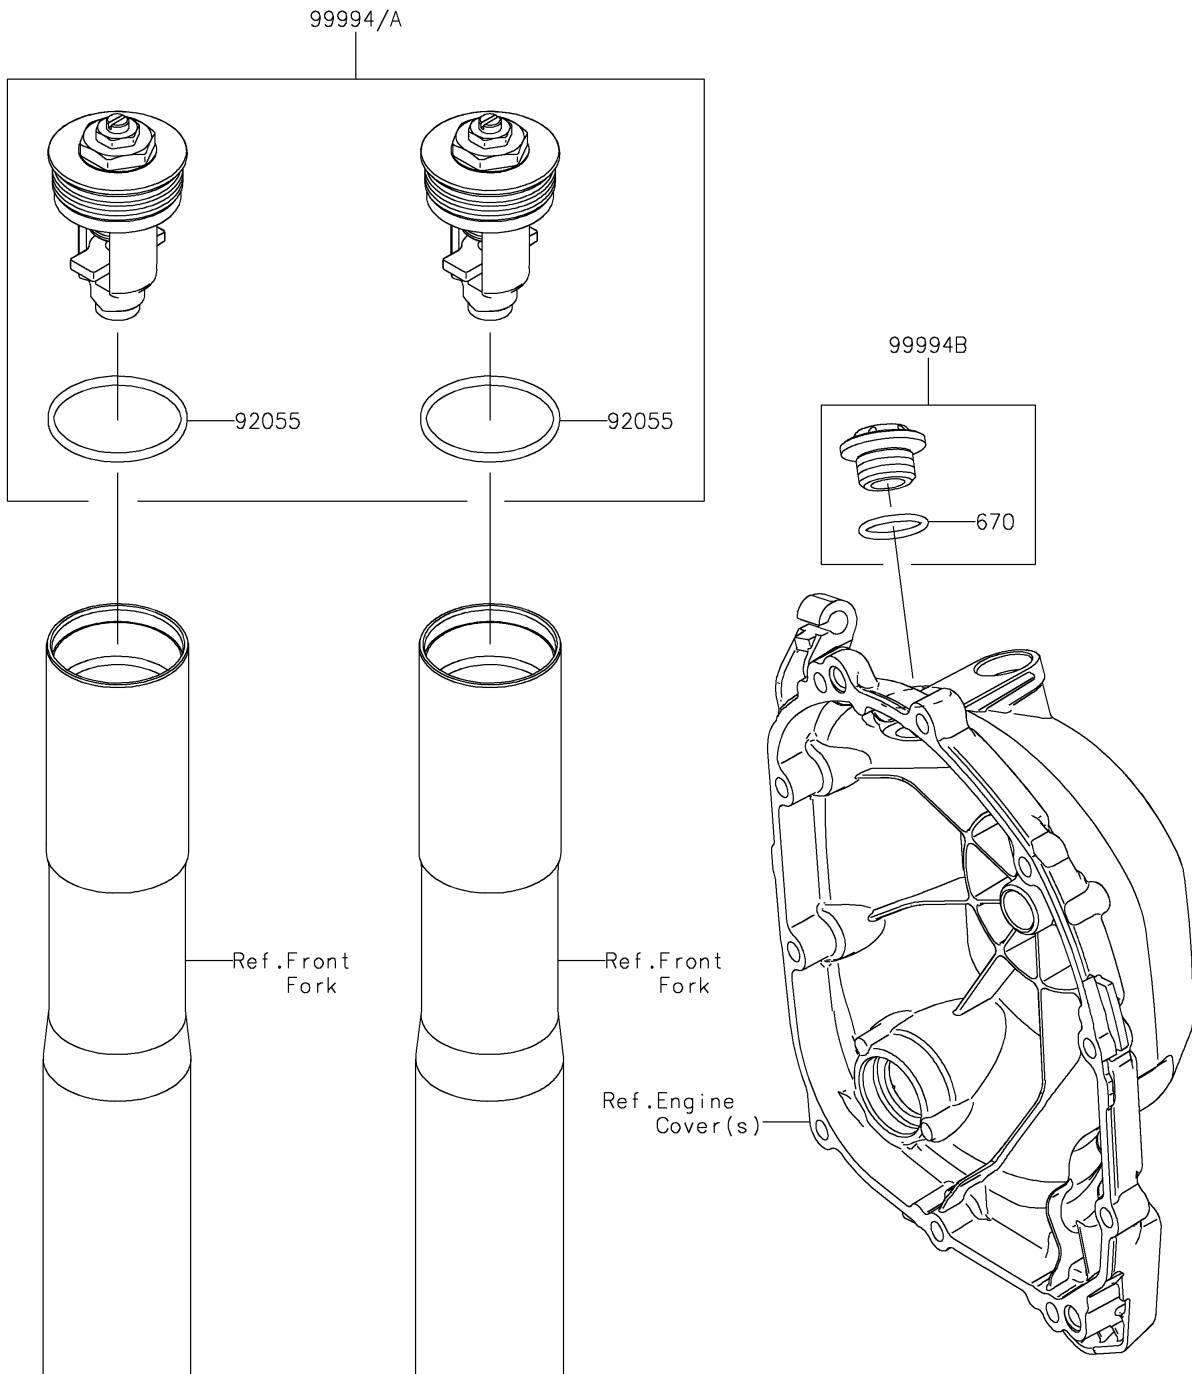

2022 Z900RS CAFE PARTS DIAGRAM

Accessory(Cap)

F2910G

2022 Z900RS CAFE PARTS LIST

Accessory(Cap)

ITEM NAME	PART NUMBER	QUANTITY
RING-O (Ref # 92055)	92055-0145	2
KIT-ACCESSORY,FORK CAP(BLACK) (Ref # 99994)	99994-1019	1
KIT-ACCESSORY,FORK CAP(GOLD) (Ref # 99994A)	99994-1108	1
KIT-ACC,OIL FILLER CAP,BLACK (Ref # 99994B)	99994-1229	1
O RING,20MM (Ref # 670)	670B2020	1