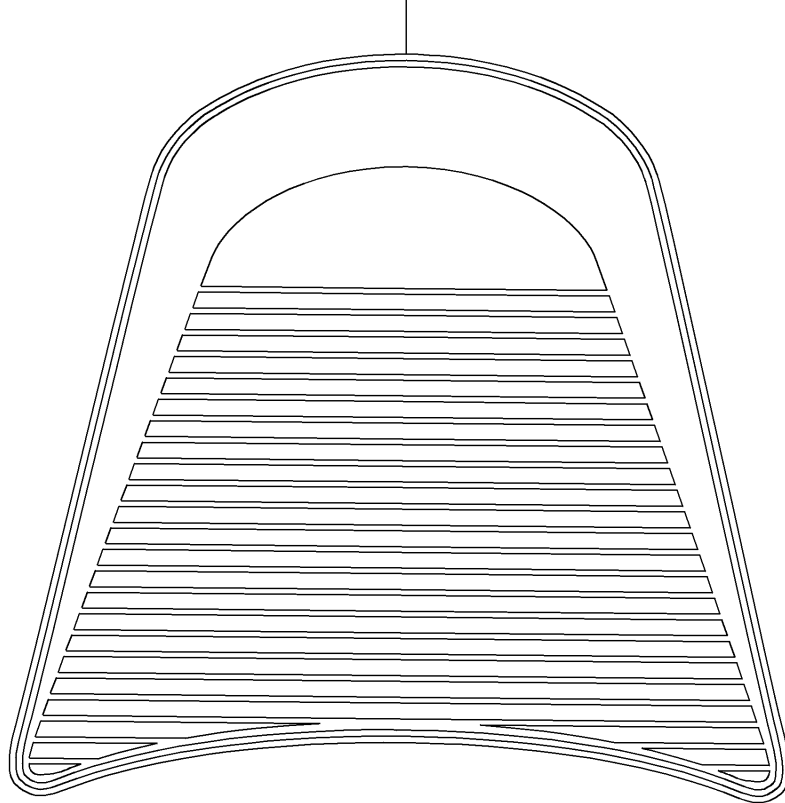

2024 Z900RS CAFE PARTS DIAGRAM

Accessory(Decals)

F2910H

99994

99994A

2024 Z900RS CAFE PARTS LIST

Accessory(Decals)

ITEM NAME	PART NUMBER	QUANTITY
KIT-ACCESSORY,TANK PAD (Ref # 99994)	99994-1011	1
KIT-ACCESSORY,EMBLEM (Ref # 99994A)	99994-1020	1