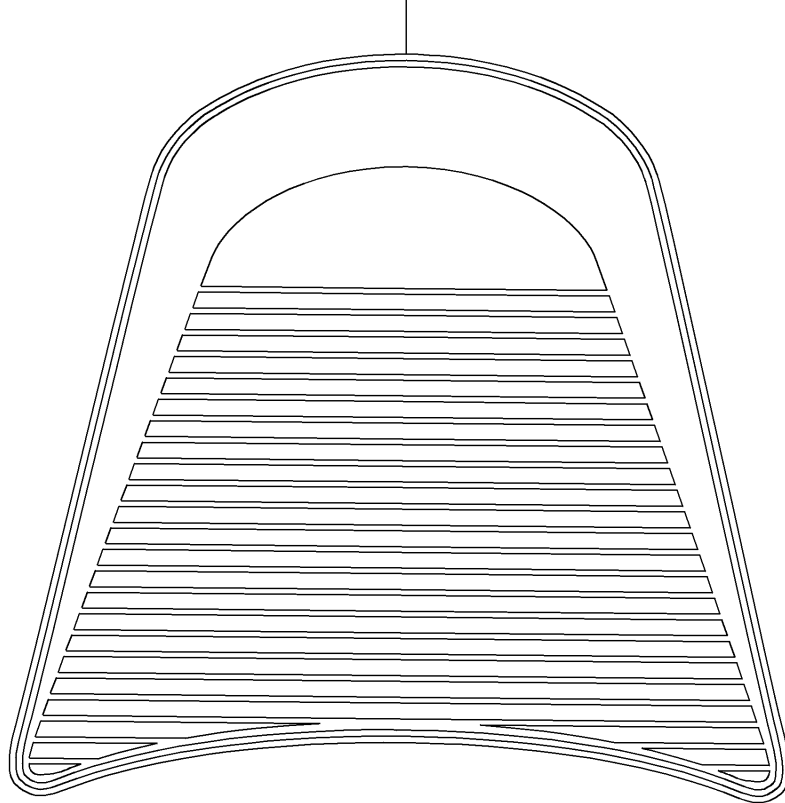

# 2022 Z900RS CAFE PARTS DIAGRAM

Accessory(Decals)

F2910H

99994

99994A

# 2022 Z900RS CAFE PARTS LIST

Accessory(Decals)

ITEM NAME	PART NUMBER	QUANTITY
-----------	-------------	----------