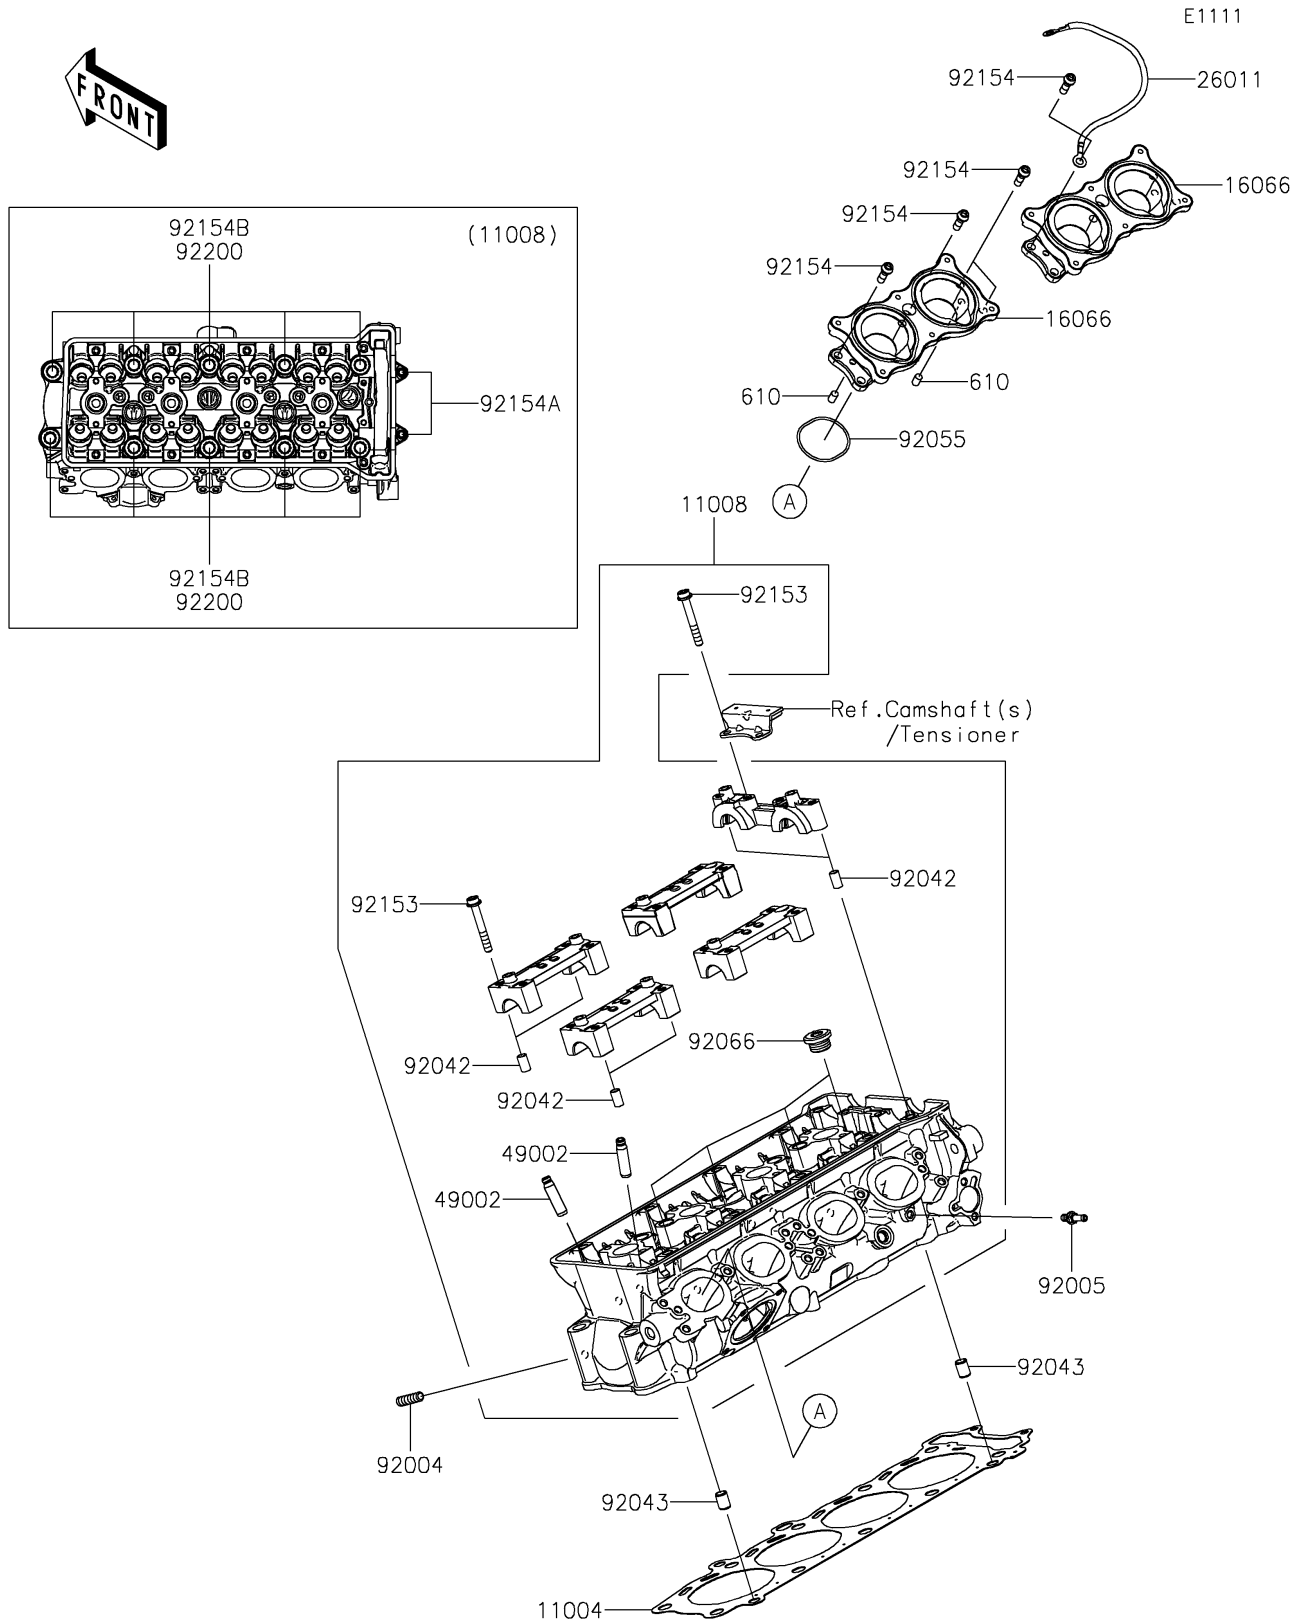

2022 Z H2 SE PARTS DIAGRAM

Cylinder Head

2022 Z H2 SE PARTS LIST

Cylinder Head

ITEM NAME	PART NUMBER	QUANTITY
GASKET-HEAD (Ref # 11004)	11004-0754	1
HEAD-COMP-CYLINDER (Ref # 11008)	11008-0980	1
HOLDER-THROTTLE BODY (Ref # 16066)	16066-0009	2
WIRE-LEAD (Ref # 26011)	26011-1982	1
GUIDE-VALVE (Ref # 49002)	49002-0009	16
STUD,8X18 (Ref # 92004)	92004-0049	8
FITTING (Ref # 92005)	92005-0826	1
PIN,DOWEL,6.3X8X14 (Ref # 92042)	92042-007	10
PIN,8.2X10X14 (Ref # 92043)	92043-1264	2
RING-O,43.7X1.9 (Ref # 92055)	92055-1401	4
PLUG,18X10 (Ref # 92066)	92066-0832	4
BOLT,SOCKET,6X45 (Ref # 92153)	92153-0656	20
BOLT,SOCKET,6X18 (Ref # 92154)	92154-1455	10
BOLT,SOCKET,6X25 (Ref # 92154A)	92154-1457	2
BOLT,11X103 (Ref # 92154B)	92154-1819	10
WASHER,11.2X18.2X1.8 (Ref # 92200)	92200-0940	10
ROLLER,6X10 (Ref # 610)	610A0610	4