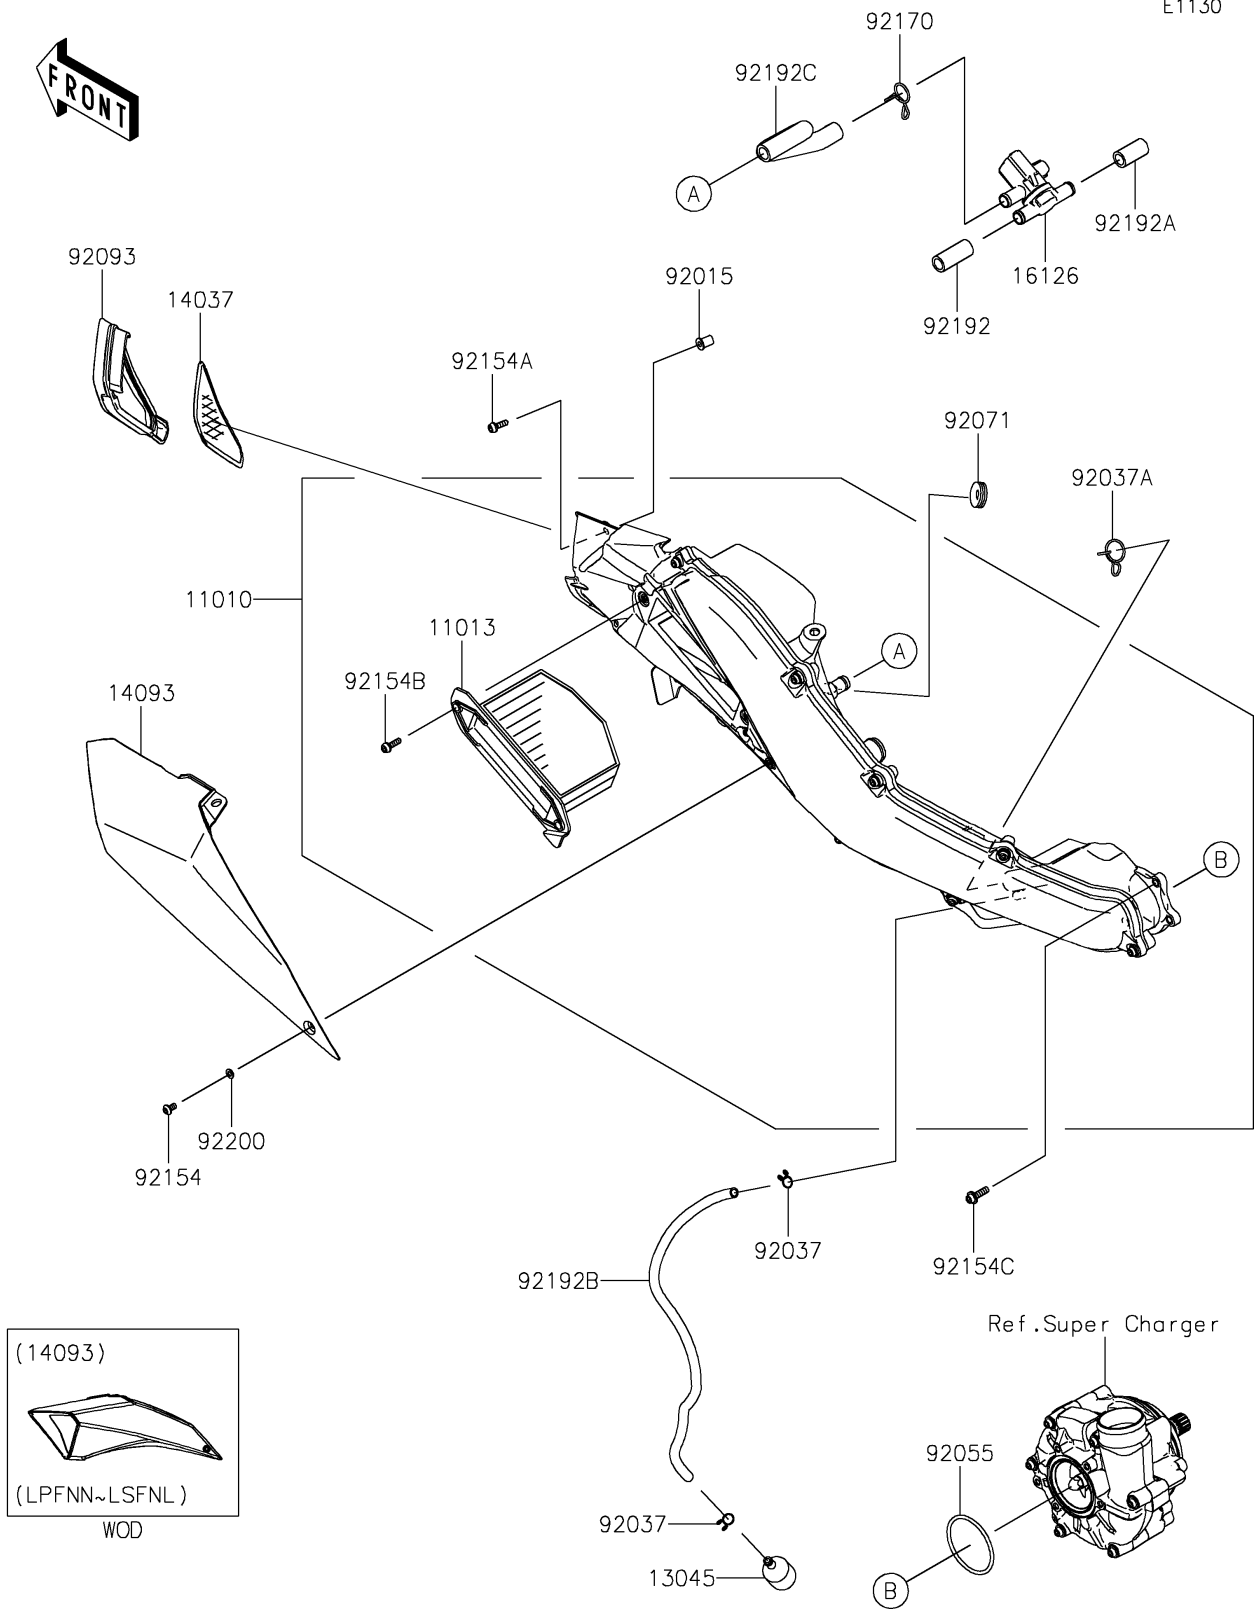

2023 Z H2 SE PARTS DIAGRAM

Air Cleaner

E1130

(14093)

 (LPFNN~LSFNL)
 WOD

2023 Z H2 SE PARTS LIST

Air Cleaner

ITEM NAME	PART NUMBER	QUANTITY
FILTER-ASSY-AIR (Ref # 11010)	11010-1832	1
ELEMENT-AIR FILTER (Ref # 11013)	11013-0804	1
RECEIVER-OIL (Ref # 13045)	13045-1057	1
SCREEN,G.B.GREEN (Ref # 14037)	14037-0807-46Y	1
COVER,M.C.BLACK (Ref # 14093)	14093-0976-43Z	1
VALVE,AIR SWITCHING (Ref # 16126)	16126-0745	1
NUT,WELL,5MM (Ref # 92015)	92015-1757	2
CLAMP,TUBE (Ref # 92037)	92037-147	2
CLAMP,TUBE (Ref # 92037A)	92037-213	1
RING-O,59.6X3.5 (Ref # 92055)	92055-0974	1
GROMMET (Ref # 92071)	92071-056	1
SEAL,SCREEN (Ref # 92093)	92093-0746	1
BOLT,SOCKET,5X10 (Ref # 92154)	92154-0211	1
BOLT,SOCKET,5X16 (Ref # 92154A)	92154-1449	2
BOLT,SOCKET,5X18 (Ref # 92154B)	92154-1450	2
BOLT,SOCKET,6X20 (Ref # 92154C)	92154-1667	3
CLAMP (Ref # 92170)	92170-1017	1
TUBE,ASWV-HEAD CAP,LH (Ref # 92192)	92192-1847	1
TUBE,ASWV-HEAD CAP,RH (Ref # 92192A)	92192-2276	1
TUBE,DRAIN (Ref # 92192B)	92192-2280	1
TUBE,2ND AIR (Ref # 92192C)	92192-2281	1
WASHER,5.2X10X1.0 (Ref # 92200)	92200-1820	1