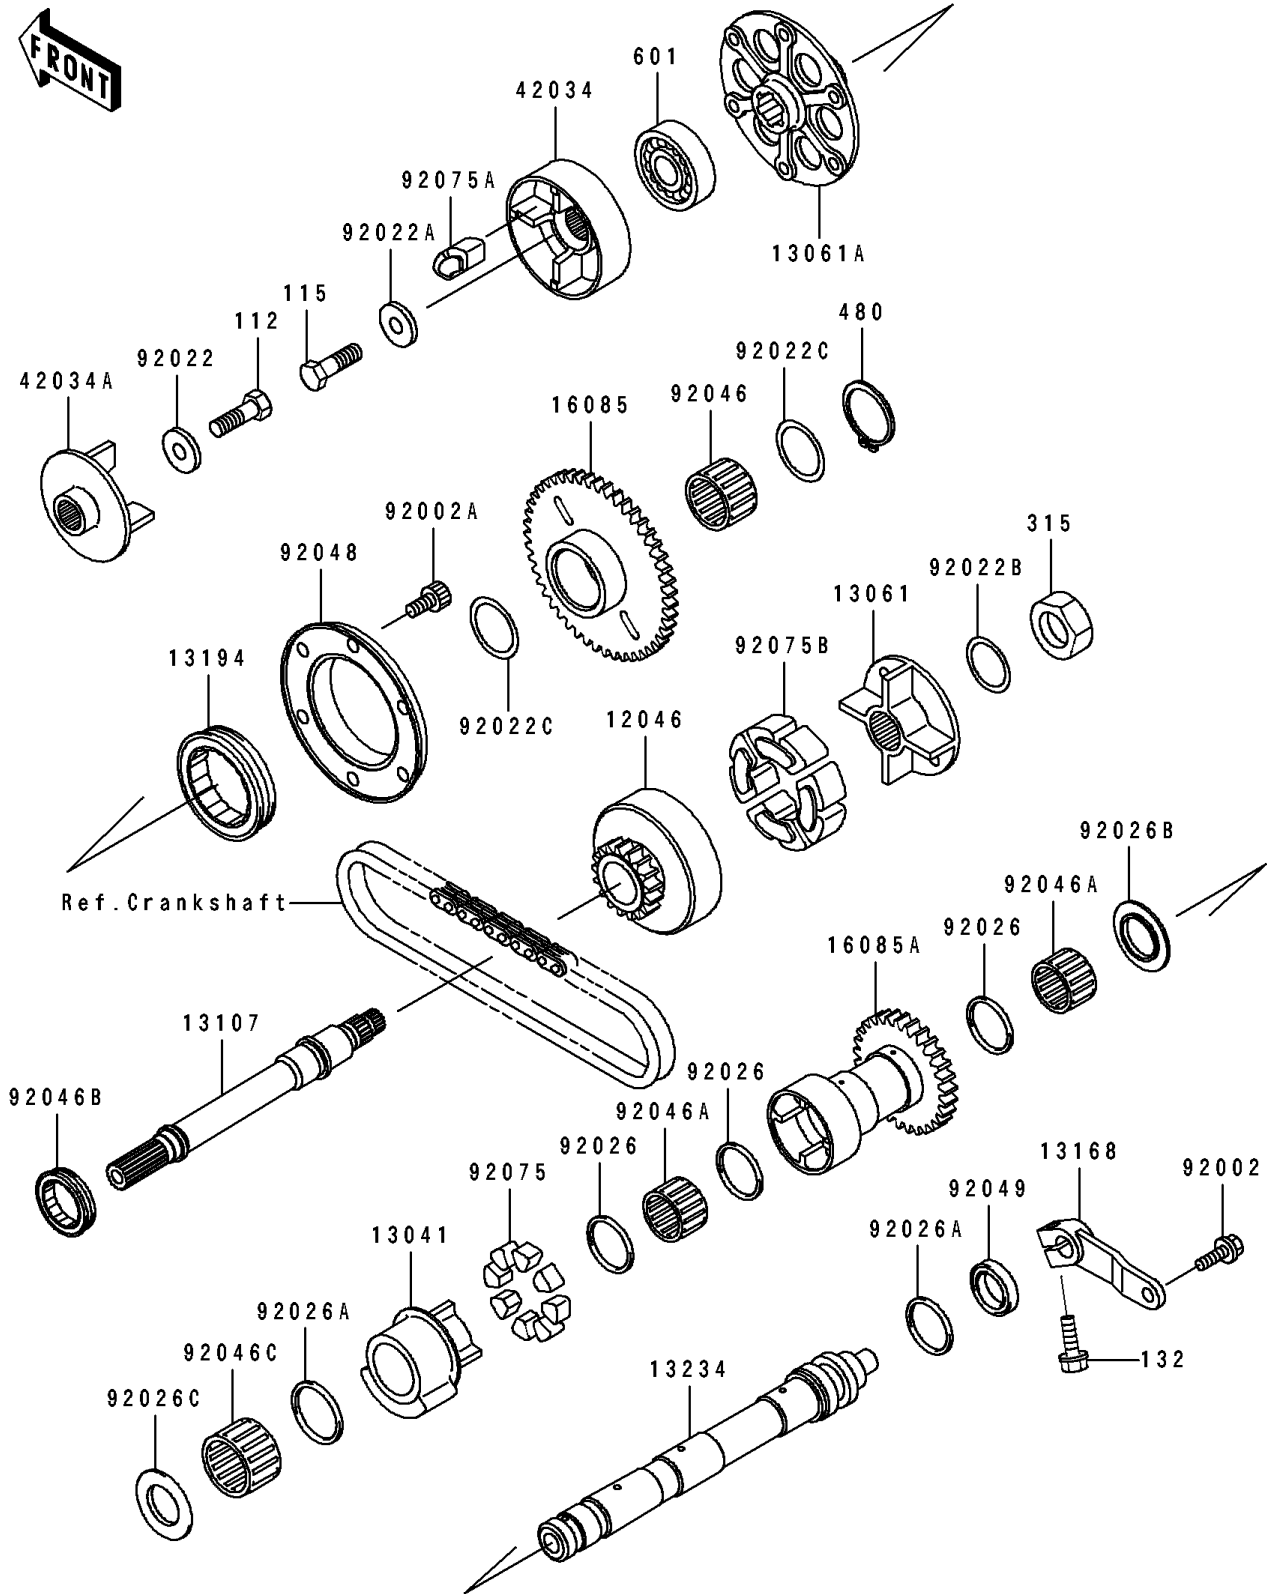

# 1996 GPZ 1100 ABS PARTS DIAGRAM

Balancer

E1323

# 1996 GPZ 1100 ABS PARTS LIST

## Balancer

ITEM NAME	PART NUMBER	QUANTITY
SPROCKET,GENERATOR (Ref # 12046)	12046-1083	1
BALANCER (Ref # 13041)	13041-1092	1
BOSS,SPROCKET (Ref # 13061)	13061-1183	1
BOSS (Ref # 13061A)	13061-1264	1
SHAFT (Ref # 13107)	13107-1108	1
LEVER,BALANCER (Ref # 13168)	13168-1529	1
CLUTCH-ONEWAY (Ref # 13194)	13194-1086	1
SHAFT-COMP,BALANCER (Ref # 13234)	13234-1072	1
GEAR,ONEWAY CLUTCH (Ref # 16085)	16085-1173	1
GEAR,BALANCER (Ref # 16085A)	16085-1275	1
COUPLING (Ref # 42034)	42034-1055	1
COUPLING (Ref # 42034A)	42034-1056	1
BOLT,FLANGED,6X16 (Ref # 92002)	92002-1439	1
BOLT,SOCKET,6X12 (Ref # 92002A)	92002-1796	6
WASHER,6X19.5X2 (Ref # 92022)	92022-1517	1
WASHER,8X22X3 (Ref # 92022A)	92022-1518	1
WASHER,16X26X2 (Ref # 92022B)	92022-1519	1
WASHER,25.3X32X0.5 (Ref # 92022C)	92022-225	2
SPACER,21.3X24.3X1.5 (Ref # 92026)	92026-1213	3
SPACER,21.3X26X1 (Ref # 92026A)	92026-1223	2
SPACER (Ref # 92026B)	92026-1265	1
SPACER (Ref # 92026C)	92026-1271	1
BEARING-NEEDLE,K253020S (Ref # 92046)	92046-1022	1
BEARING-NEEDLE,K21X25X17V2 (Ref # 92046A)	92046-1105	2
BEARING-NEEDLE,RNA4903 (Ref # 92046B)	92046-1109	1
BEARING-NEEDLE (Ref # 92046C)	92046-1155	1
RACE,ONEWAY CLUTCH (Ref # 92048)	92048-1068	1
SEAL-OIL,S192705 (Ref # 92049)	92049-1174	1
DAMPER,BALANCER (Ref # 92075)	92075-1709	8

## Balancer

ITEM NAME	PART NUMBER	QUANTITY
DAMPER,COUPLING (Ref # 92075A)	92075-1790	4
DAMPER,COUPLING (Ref # 92075B)	92075-1810	4
BOLT-UPSET (Ref # 112)	112G0616	1
BOLT-SMALL-UPSET (Ref # 115)	115G0820	1
BOLT-FLANGED-SMALL (Ref # 132)	132J0620	1
NUT-HEX-FINE (Ref # 315)	315G1600	1
CIRCLIP-TYPE-C,25MM (Ref # 480)	480J2500	1
BEARING-BALL,#6203 (Ref # 601)	601A6203	1