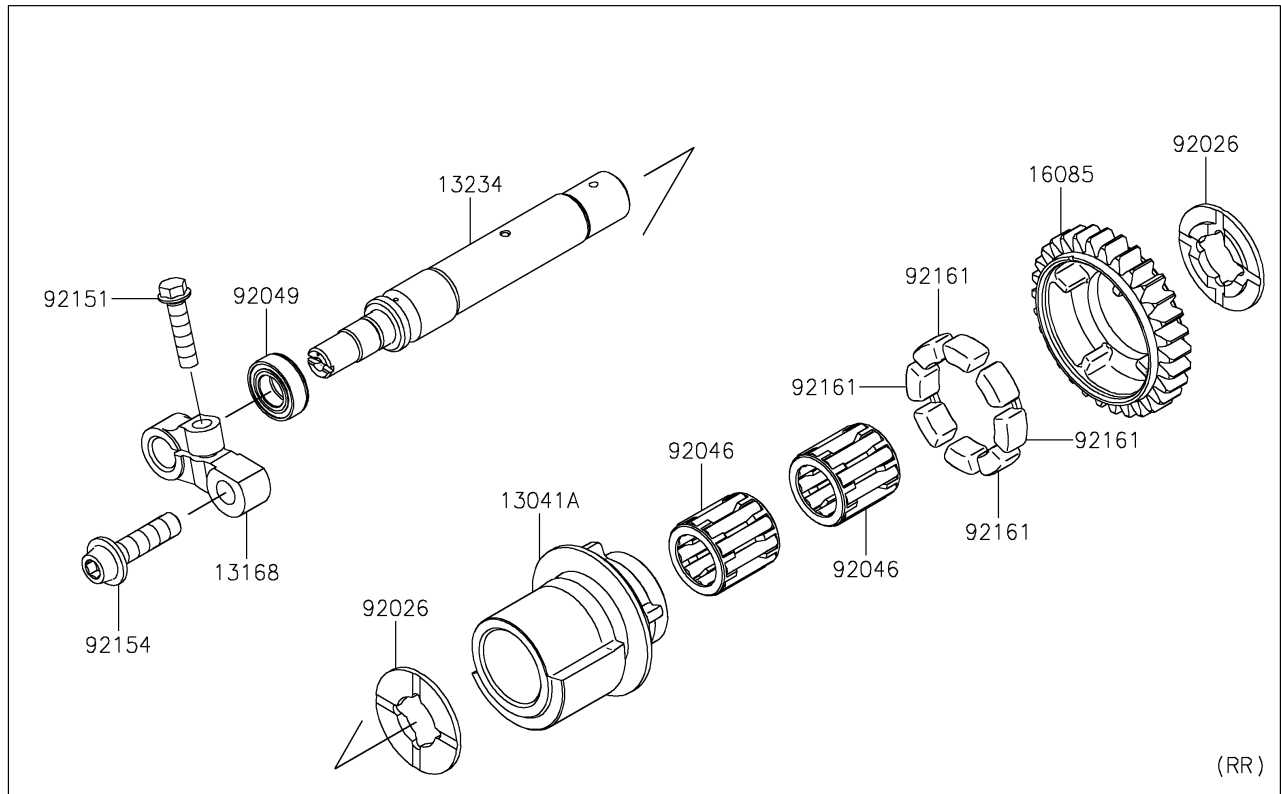

2025 Z H2 SE PARTS DIAGRAM

Balancer

E1323

2025 Z H2 SE PARTS LIST

Balancer

ITEM NAME	PART NUMBER	QUANTITY
BALANCER,FR (Ref # 13041)	13041-0043	1
BALANCER,RR (Ref # 13041A)	13041-0045	1
LEVER,BACKLASH ADJUSTMENT (Ref # 13168)	13168-0831	2
SHAFT-COMP (Ref # 13234)	13234-0050	1
SHAFT-COMP (Ref # 13234A)	13234-0595	1
GEAR,30T (Ref # 16085)	16085-0621	2
SPACER (Ref # 92026)	92026-0730	4
BEARING-NEEDLE (Ref # 92046)	92046-1266	4
SEAL-OIL (Ref # 92049)	92049-0720	2
BOLT,FLANGED-SMALL,6X25 (Ref # 92151)	92151-1930	2
BOLT,SOCKET,8X30 (Ref # 92154)	92154-1679	2
DAMPER (Ref # 92161)	92161-1055	8