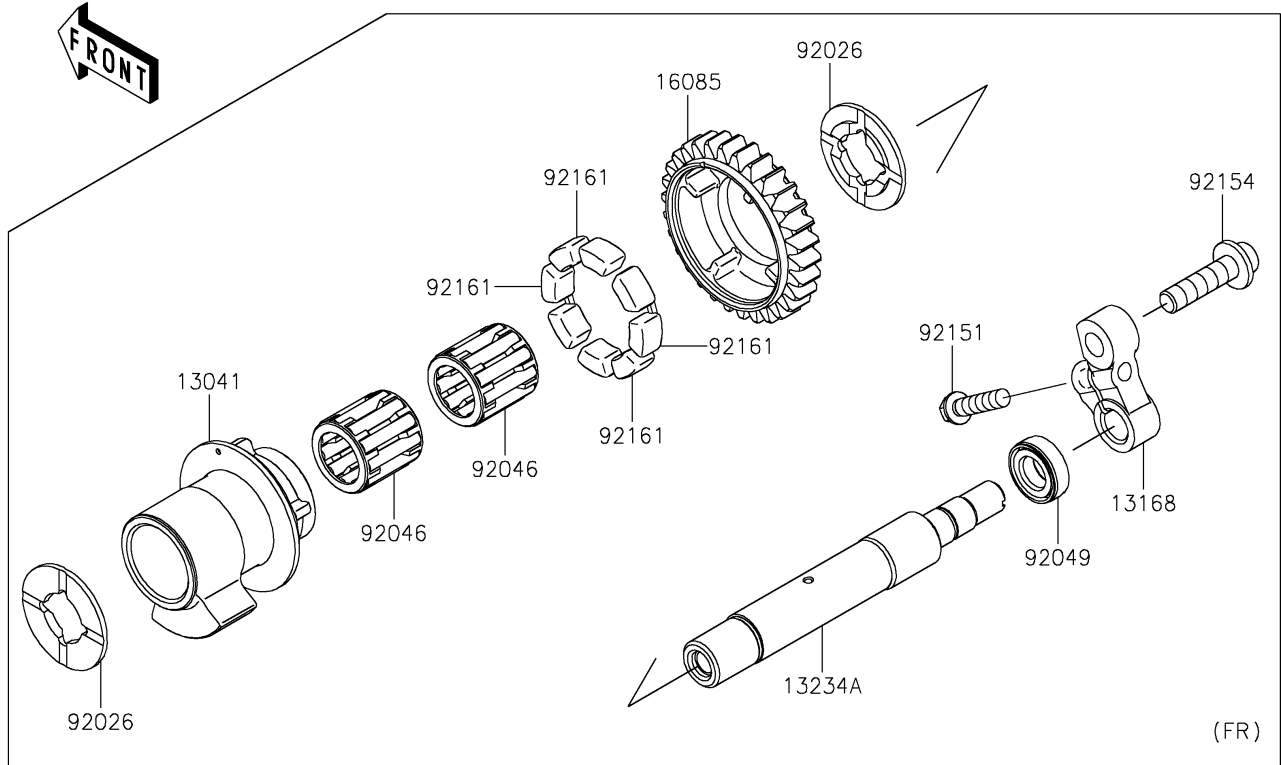

2025 Z H2 SE PARTS DIAGRAM

Balancer

E1323

2025 Z H2 SE PARTS LIST

Balancer

ITEM NAME	PART NUMBER	QUANTITY
BALANCER,FR (Ref # 13041)	13041-0043	1
BALANCER,RR (Ref # 13041A)	13041-0045	1
LEVER,BACKLASH ADJUSTMENT (Ref # 13168)	13168-0831	2
SHAFT-COMP (Ref # 13234)	13234-0050	1
SHAFT-COMP (Ref # 13234A)	13234-0595	1
GEAR,30T (Ref # 16085)	16085-0621	2
SPACER (Ref # 92026)	92026-0730	4
BEARING-NEEDLE (Ref # 92046)	92046-1266	4
SEAL-OIL (Ref # 92049)	92049-0720	2
BOLT,FLANGED-SMALL,6X25 (Ref # 92151)	92151-1930	2
BOLT,SOCKET,8X30 (Ref # 92154)	92154-1679	2
DAMPER (Ref # 92161)	92161-1055	8