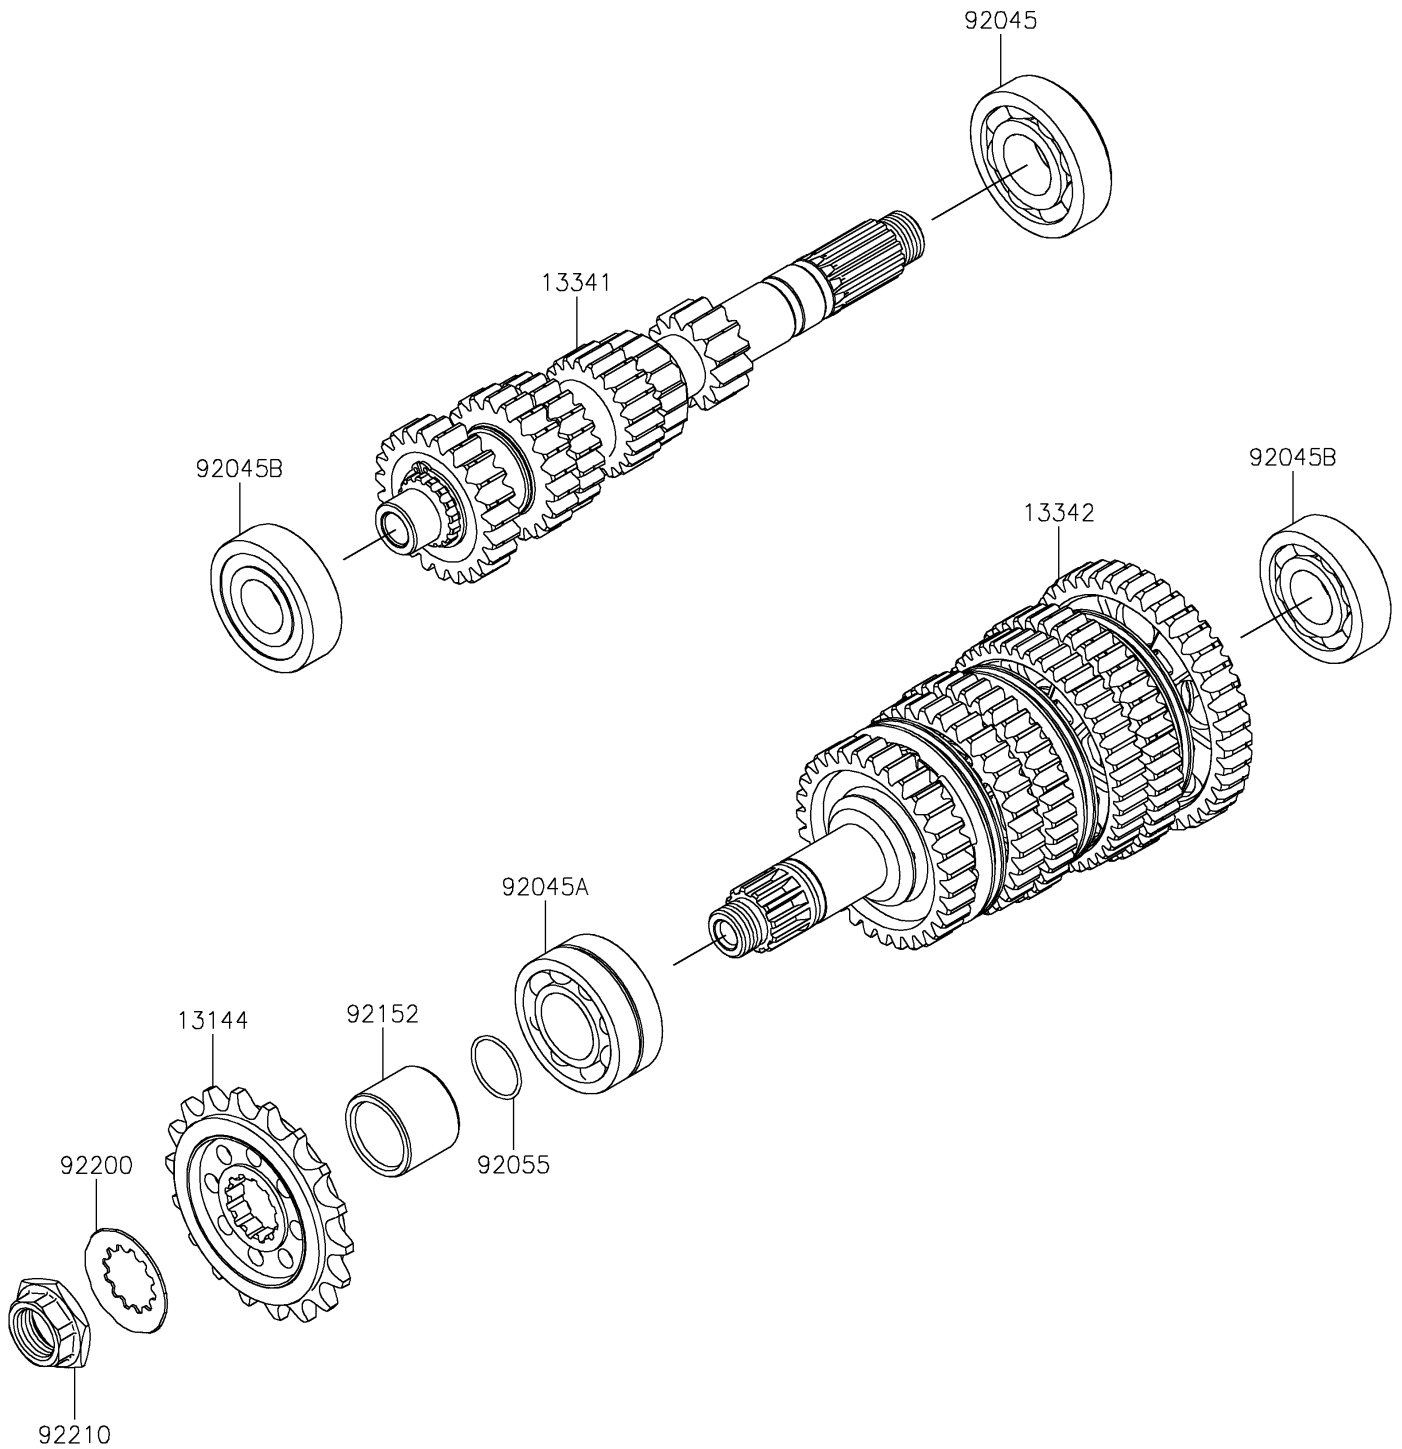

2024 Z H2 SE PARTS DIAGRAM

Transmission

E1361

2024 Z H2 SE PARTS LIST

Transmission

ITEM NAME	PART NUMBER	QUANTITY
SPROCKET-OUTPUT,18T (Ref # 13144)	13144-0575	1
TRANSMISSION-ASSY INPUT (Ref # 13341)	13341-0640	1
TRANSMISSION-ASSY OUTPUT (Ref # 13342)	13342-0678	1
BEARING-BALL,830045-5SH2 (Ref # 92045)	92045-0047	1
BEARING-BALL,DAC2857NSSH6CS9 (Ref # 92045A)	92045-0049	1
BEARING-BALL,63/22LU (Ref # 92045B)	92045-0156	2
RING-O,23.5X1.5 (Ref # 92055)	92055-0823	1
COLLAR,27.5X35X27.7 (Ref # 92152)	92152-1954	1
WASHER,23.9X45X1.0 (Ref # 92200)	92200-0260	1
NUT,20MM (Ref # 92210)	92210-0942	1