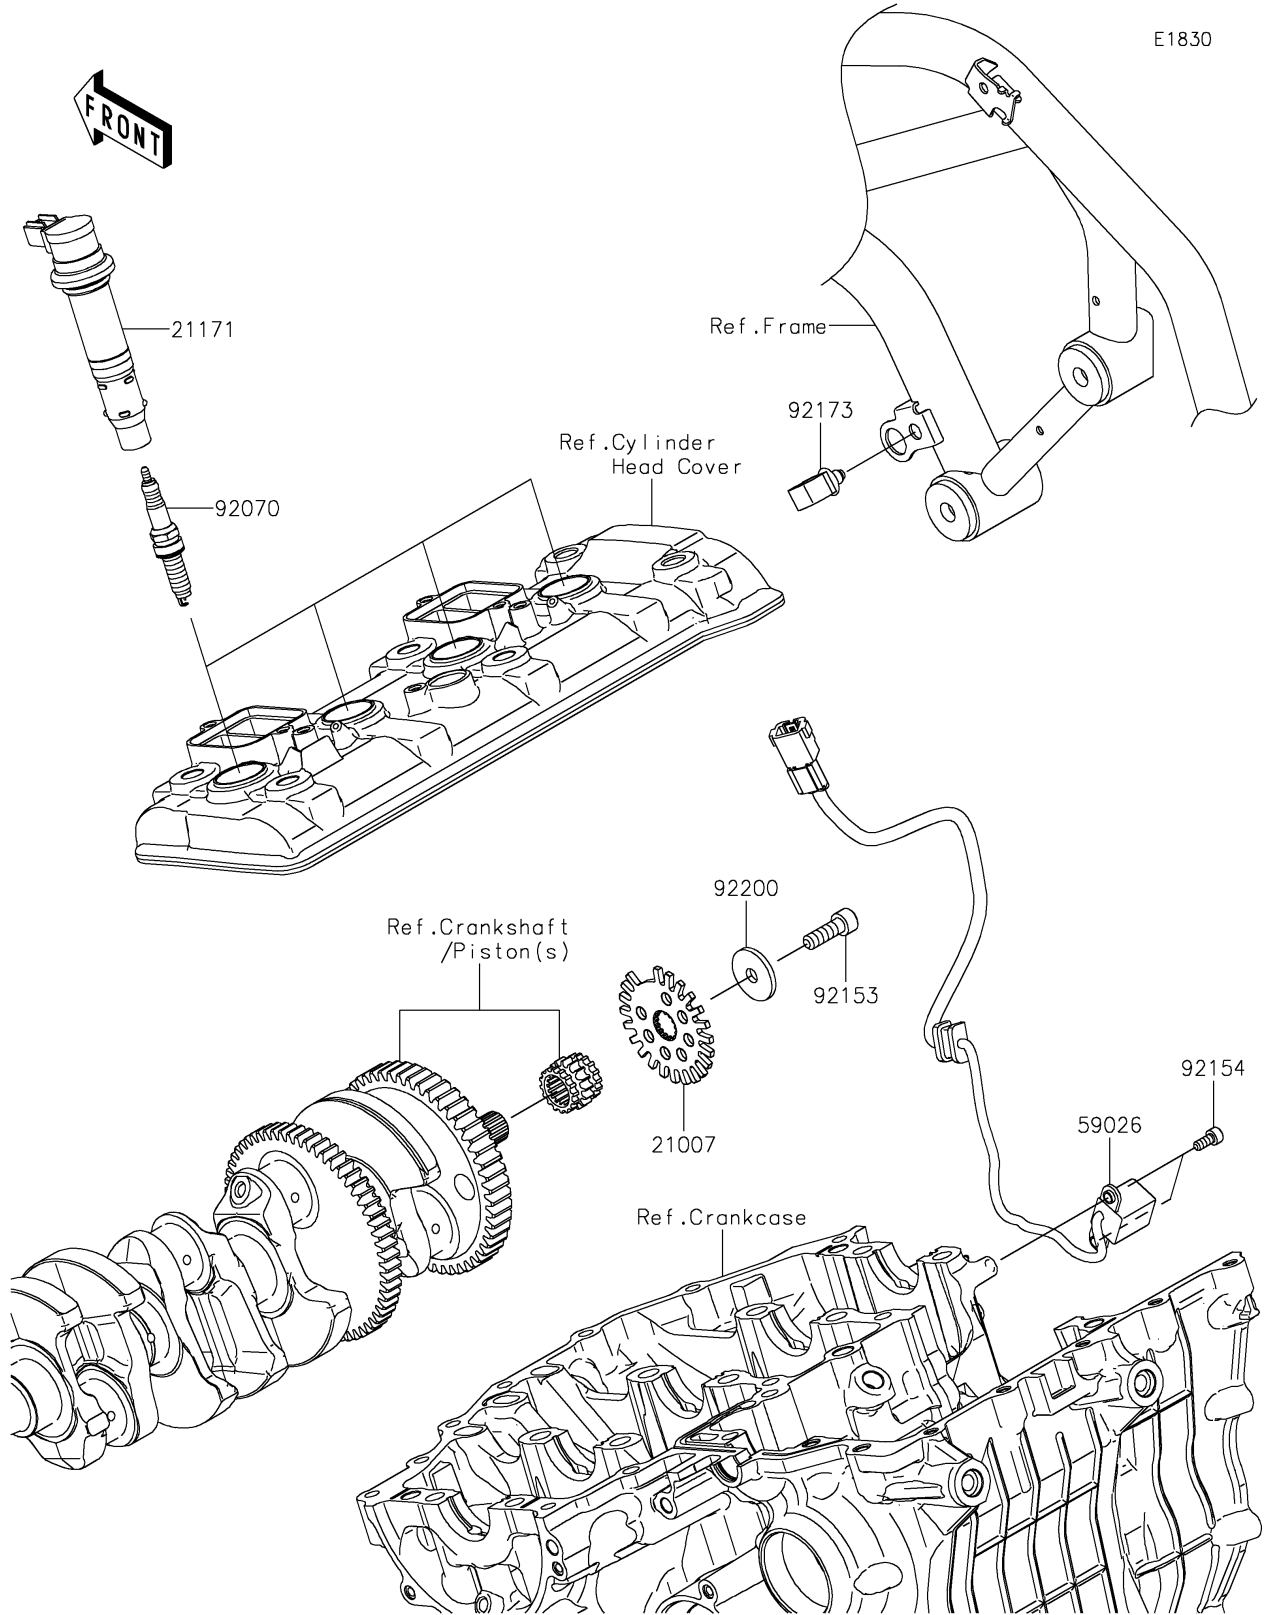

2022 Z H2 SE PARTS DIAGRAM

Ignition System

2022 Z H2 SE PARTS LIST

Ignition System

ITEM NAME	PART NUMBER	QUANTITY
ROTOR,PULSING (Ref # 21007)	21007-0622	1
COIL-ASSY-IGNITION (Ref # 21171)	21171-0732	4
COIL-PULSING (Ref # 59026)	59026-0047	1
PLUG-SPARK,SILMAR9E9(NGK) (Ref # 92070)	92070-0720	4
BOLT,8X25 (Ref # 92153)	92153-1191	1
BOLT,SOCKET,5X12 (Ref # 92154)	92154-1540	2
CLAMP,12MM DIA. (Ref # 92173)	92173-0736	1
WASHER,8.2X30X3 (Ref # 92200)	92200-2142	1