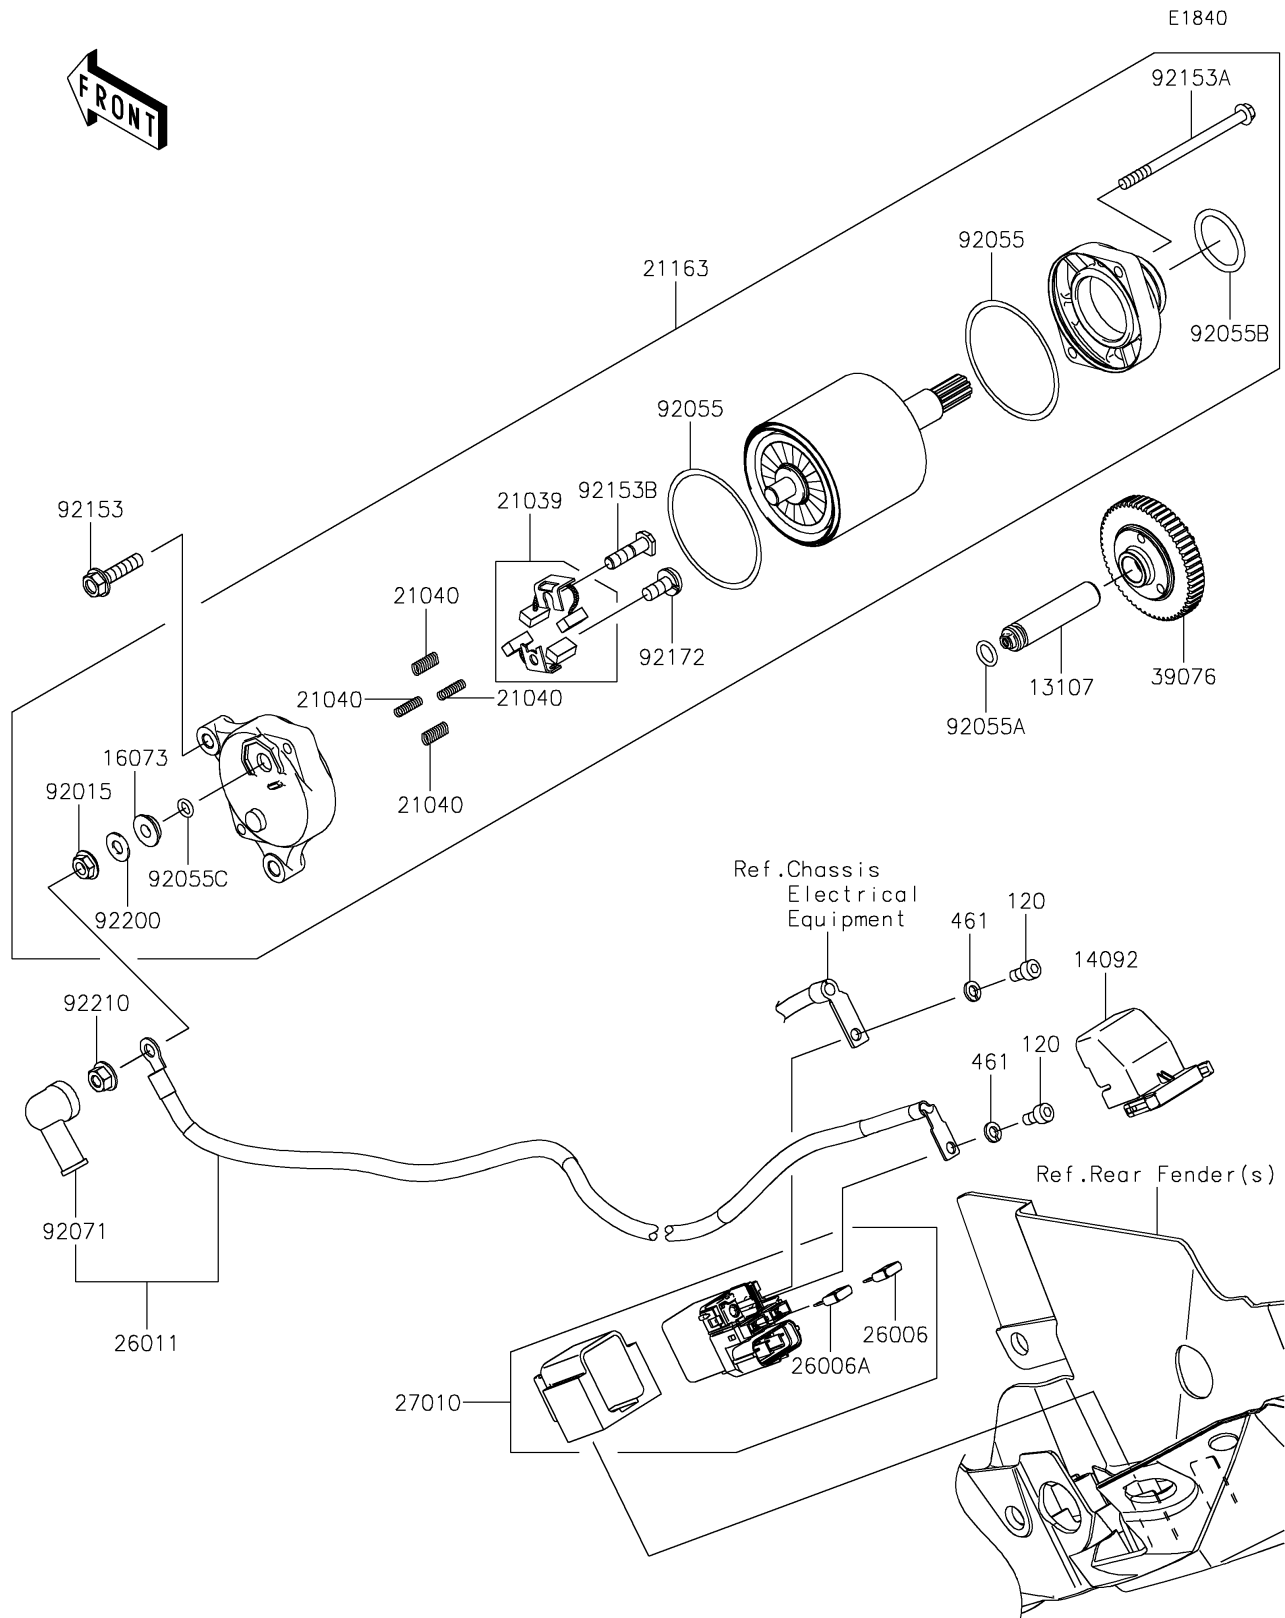

# 2022 Z H2 SE PARTS DIAGRAM

## Starter Motor

## 2022 Z H2 SE PARTS LIST

### Starter Motor

ITEM NAME	PART NUMBER	QUANTITY
SHAFT (Ref # 13107)	13107-0813	1
COVER (Ref # 14092)	14092-0109	1
INSULATOR (Ref # 16073)	16073-0053	1
BRUSH,CARBON (Ref # 21039)	21039-0004	1
SPRING-BRUSH (Ref # 21040)	21040-0003	4
STARTER-ELECTRIC (Ref # 21163)	21163-0788	1
FUSE,MINI BLADE,15A,BLUE (Ref # 26006)	26006-0001	1
FUSE,MINI BLADE,30A,GREEN (Ref # 26006A)	26006-1080	1
WIRE-LEAD (Ref # 26011)	26011-0910	1
SWITCH (Ref # 27010)	27010-0773	1
LIMITER (Ref # 39076)	39076-0025	1
NUT,STARTER MOTOR (Ref # 92015)	92015-1476	1
RING-O (Ref # 92055)	92055-0136	2
RING-O,8.8X1.9 (Ref # 92055A)	92055-099	1
RING-O (Ref # 92055B)	92055-1276	1
RING-O,4.5X2.0 (Ref # 92055C)	92055-1370	1
GROMMET (Ref # 92071)	92071-0024	1
BOLT,FLANGED,6X25 (Ref # 92153)	92153-1592	2
BOLT (Ref # 92153A)	92153-1850	2
BOLT (Ref # 92153B)	92153-1866	1
SCREW (Ref # 92172)	92172-0334	1
WASHER (Ref # 92200)	92200-0386	1
NUT,6MM (Ref # 92210)	92210-0188	1
BOLT-SOCKET,5X10 (Ref # 120)	120CB0510	2
WASHER-SPRING,5MM (Ref # 461)	461DA0500	2