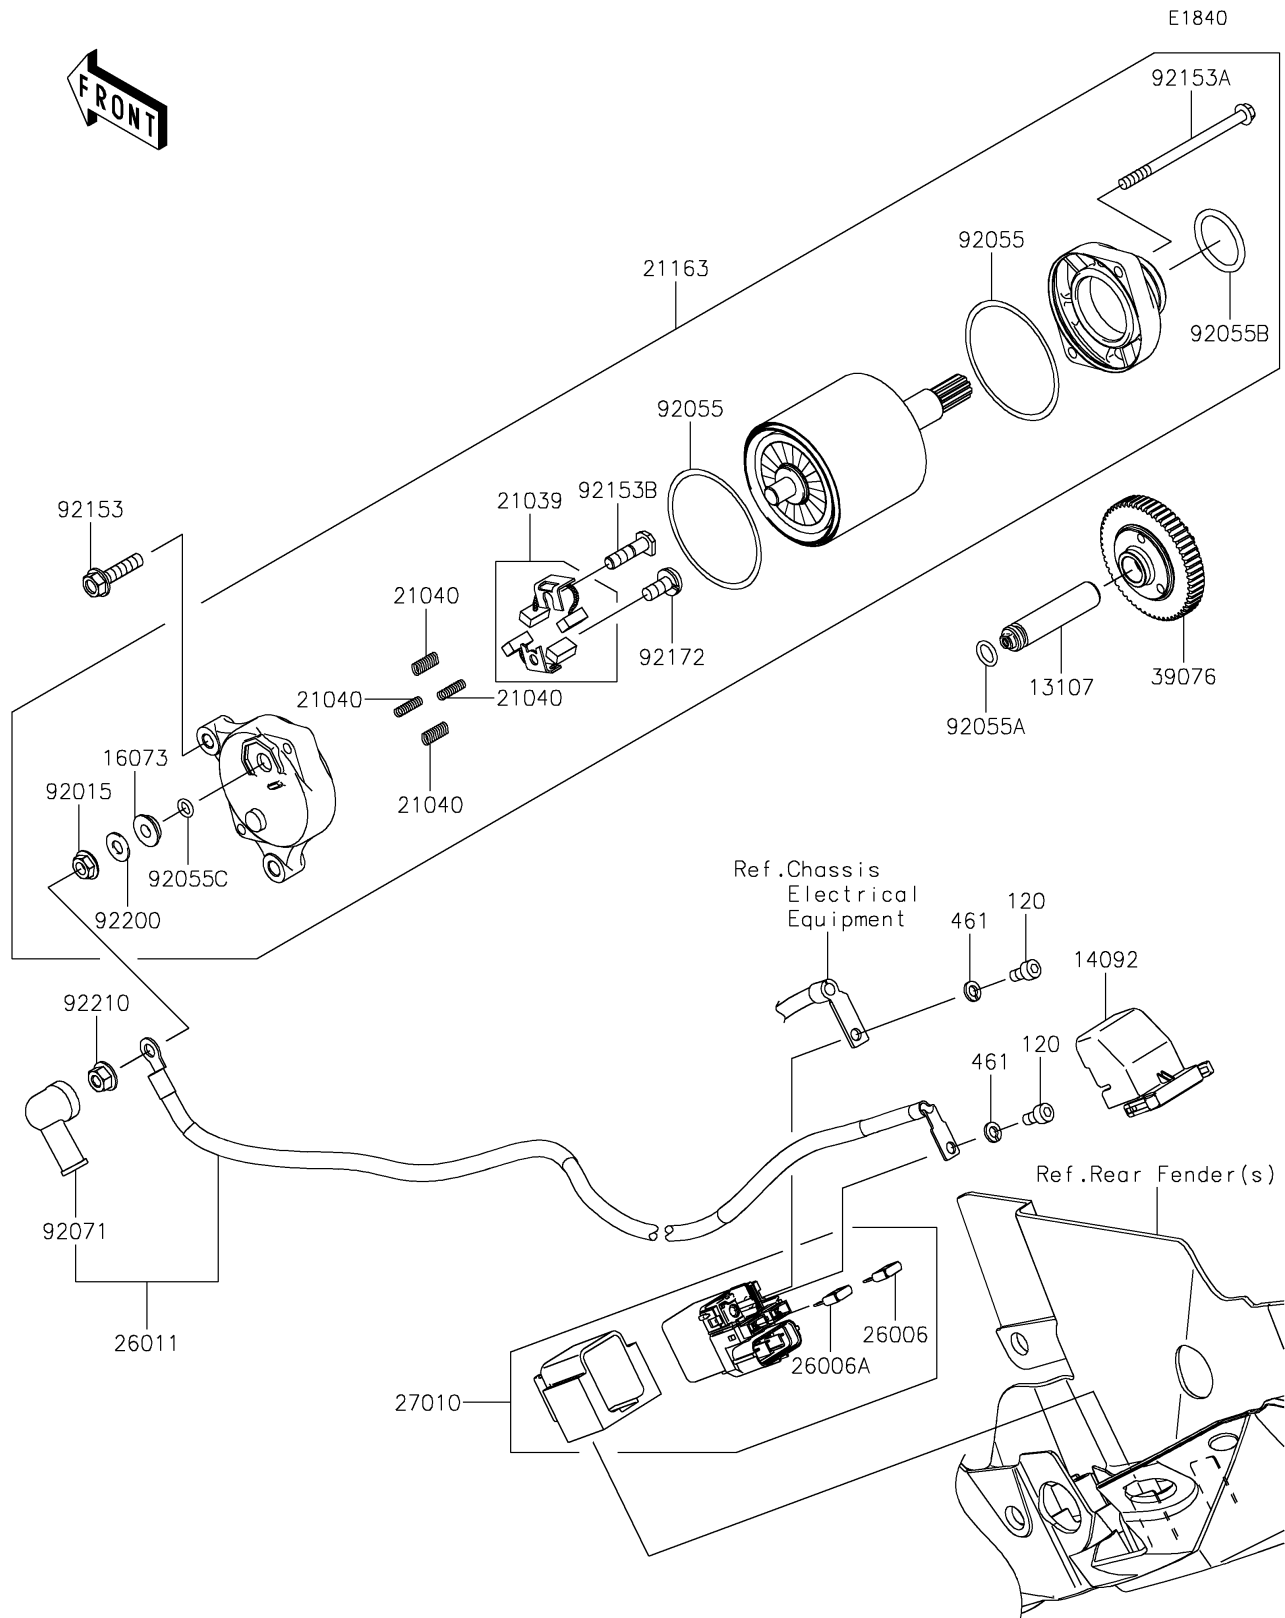

# 2024 Z H2 SE ABS PARTS DIAGRAM

## Starter Motor

## 2024 Z H2 SE ABS PARTS LIST

### Starter Motor

ITEM NAME	PART NUMBER	QUANTITY
SHAFT (Ref # 13107)	13107-0813	1
COVER (Ref # 14092)	14092-0109	1
INSULATOR (Ref # 16073)	16073-0053	1
BRUSH,CARBON (Ref # 21039)	21039-0004	1
SPRING-BRUSH (Ref # 21040)	21040-0003	4
STARTER-ELECTRIC (Ref # 21163)	21163-0788	1
FUSE,MINI BLADE,15A,BLUE (Ref # 26006)	26006-0001	1
FUSE,MINI BLADE,30A,GREEN (Ref # 26006A)	26006-1080	1
WIRE-LEAD (Ref # 26011)	26011-0910	1
SWITCH (Ref # 27010)	27010-0773	1
LIMITER (Ref # 39076)	39076-0025	1
NUT,STARTER MOTOR (Ref # 92015)	92015-1476	1
RING-O (Ref # 92055)	92055-0136	2
RING-O,8.8X1.9 (Ref # 92055A)	92055-099	1
RING-O (Ref # 92055B)	92055-1276	1
RING-O,4.5X2.0 (Ref # 92055C)	92055-1370	1
GROMMET (Ref # 92071)	92071-0024	1
BOLT,FLANGED,6X25 (Ref # 92153)	92153-1592	2
BOLT (Ref # 92153A)	92153-1850	2
BOLT (Ref # 92153B)	92153-1866	1
SCREW (Ref # 92172)	92172-0334	1
WASHER (Ref # 92200)	92200-0386	1
NUT,6MM (Ref # 92210)	92210-0188	1
BOLT-SOCKET,5X10 (Ref # 120)	120CB0510	2
WASHER-SPRING,5MM (Ref # 461)	461DA0500	2