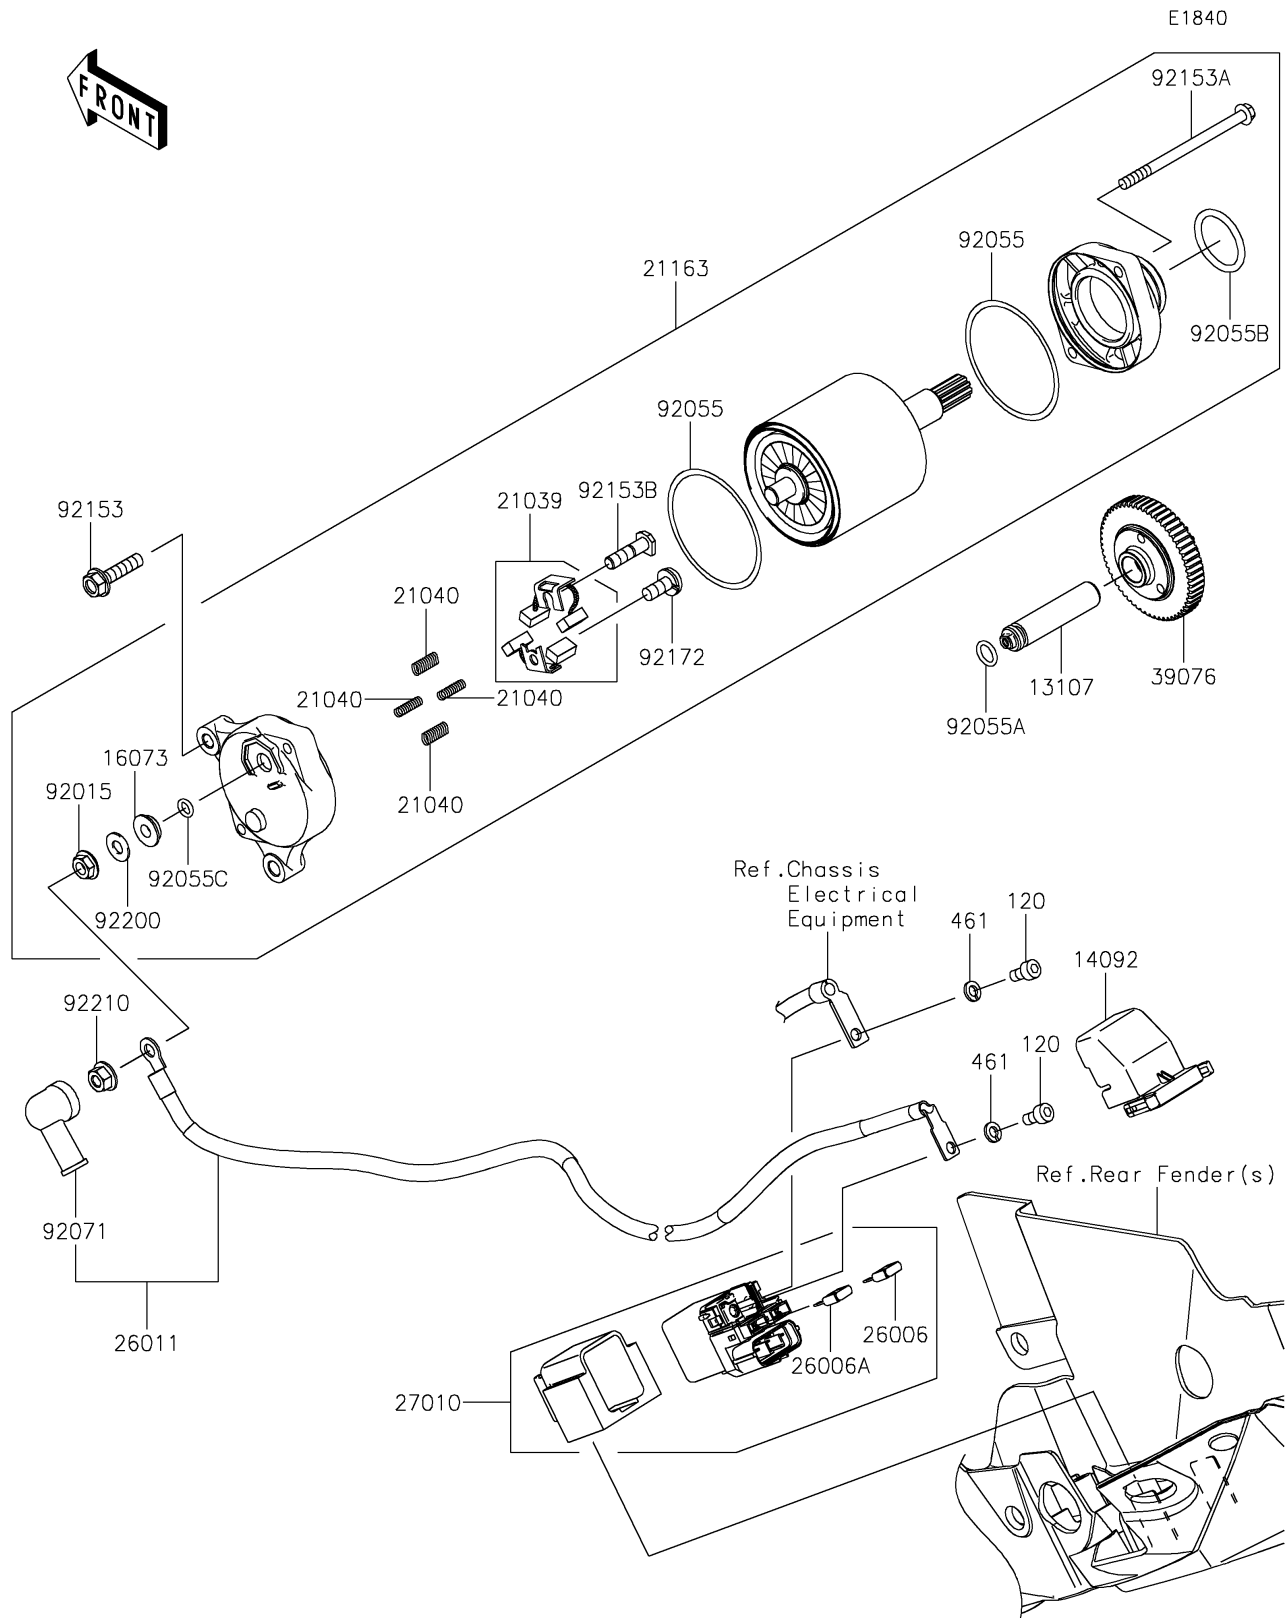

2025 Z H2 SE PARTS DIAGRAM

Starter Motor

2025 Z H2 SE PARTS LIST

Starter Motor

ITEM NAME	PART NUMBER	QUANTITY
SHAFT (Ref # 13107)	13107-0813	1
COVER (Ref # 14092)	14092-0109	1
INSULATOR (Ref # 16073)	16073-0053	1
BRUSH,CARBON (Ref # 21039)	21039-0004	1
SPRING-BRUSH (Ref # 21040)	21040-0003	4
STARTER-ELECTRIC (Ref # 21163)	21163-0788	1
FUSE,MINI BLADE,15A,BLUE (Ref # 26006)	26006-0001	1
FUSE,MINI BLADE,30A,GREEN (Ref # 26006A)	26006-1080	1
WIRE-LEAD (Ref # 26011)	26011-0910	1
SWITCH (Ref # 27010)	27010-0773	1
LIMITER (Ref # 39076)	39076-0025	1
NUT,STARTER MOTOR (Ref # 92015)	92015-1476	1
RING-O (Ref # 92055)	92055-0136	2
RING-O,8.8X1.9 (Ref # 92055A)	92055-099	1
RING-O (Ref # 92055B)	92055-1276	1
RING-O,4.5X2.0 (Ref # 92055C)	92055-1370	1
GROMMET (Ref # 92071)	92071-0024	1
BOLT,FLANGED,6X25 (Ref # 92153)	92153-1592	2
BOLT (Ref # 92153A)	92153-1850	2
BOLT (Ref # 92153B)	92153-1866	1
SCREW (Ref # 92172)	92172-0334	1
WASHER (Ref # 92200)	92200-0386	1
NUT,6MM (Ref # 92210)	92210-0188	1
BOLT-SOCKET,5X10 (Ref # 120)	120CB0510	2
WASHER-SPRING,5MM (Ref # 461)	461DA0500	2