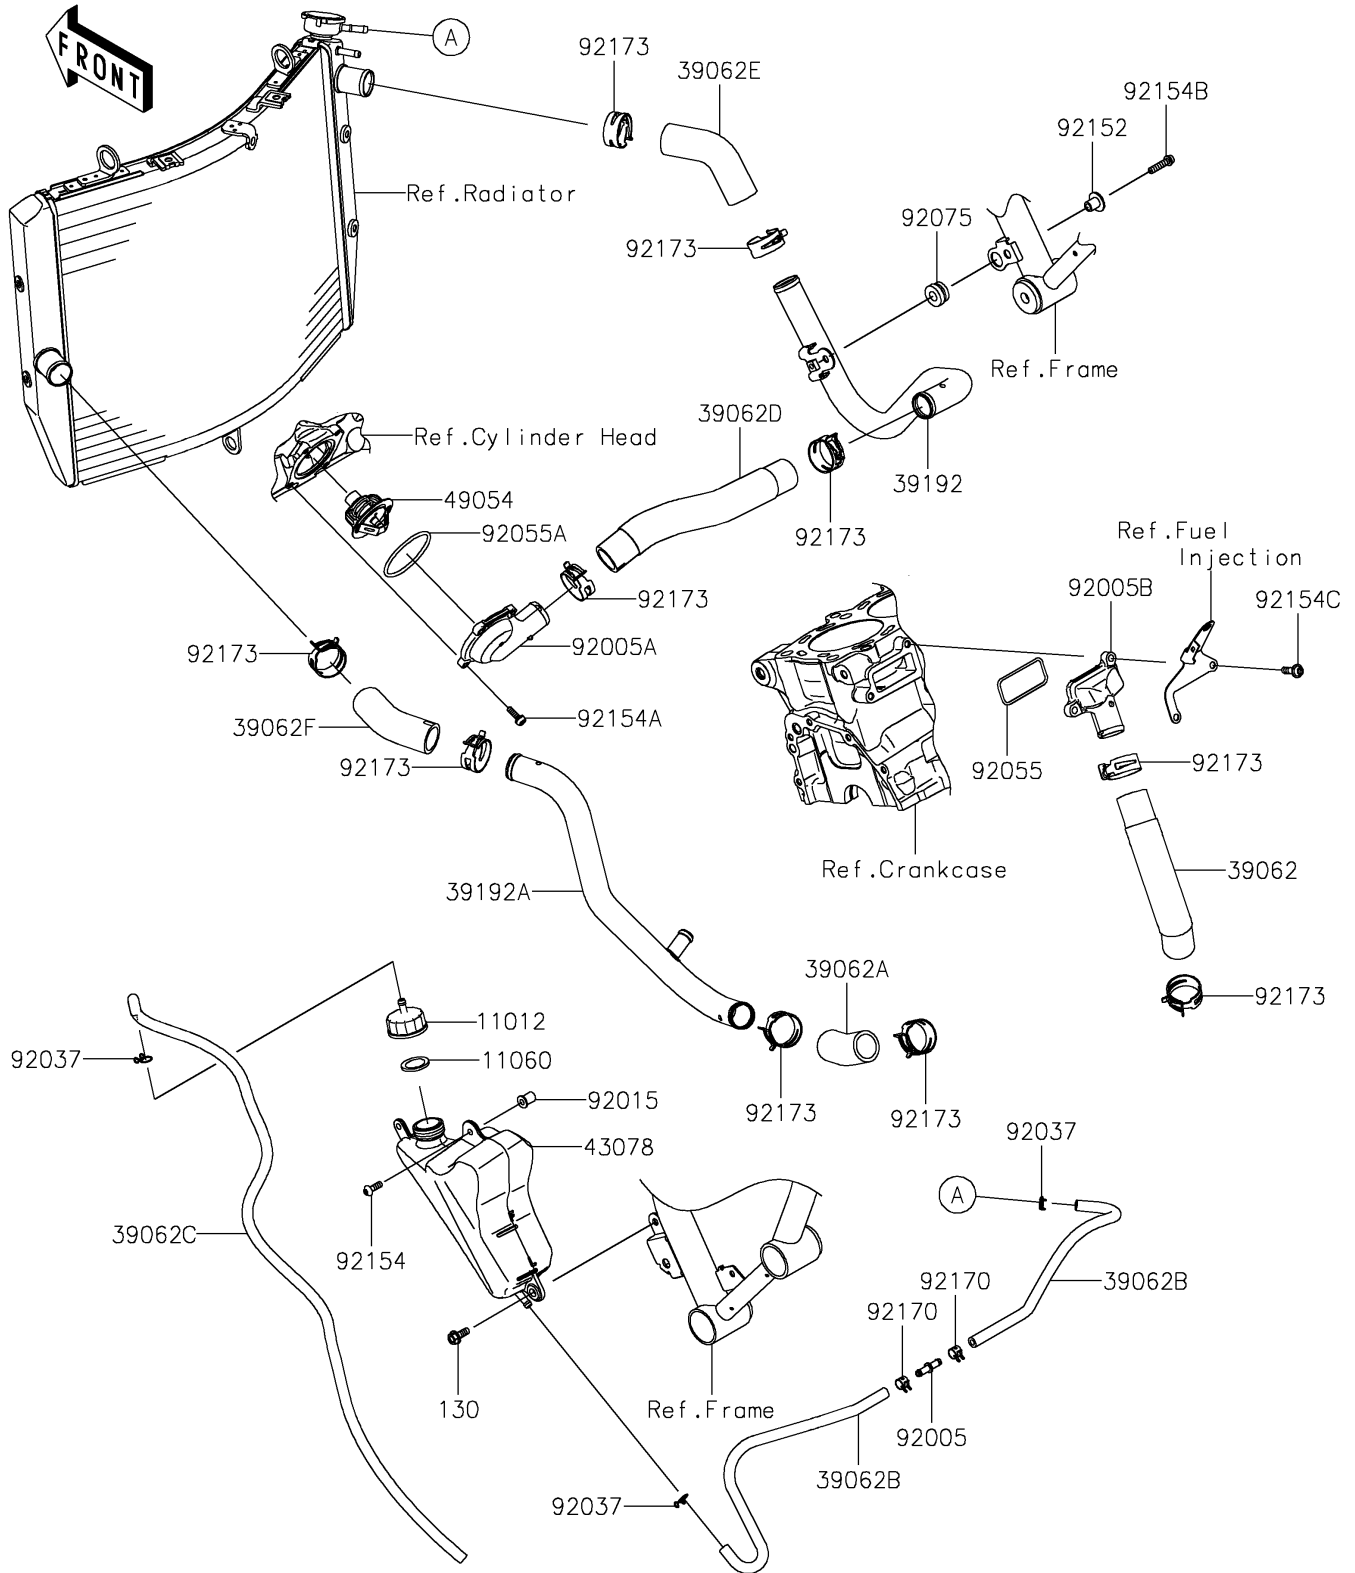

2022 Z H2 SE PARTS DIAGRAM

Water Pipe

E3037

2022 Z H2 SE PARTS LIST

Water Pipe

ITEM NAME	PART NUMBER	QUANTITY
CAP (Ref # 11012)	11012-1854	1
GASKET,RESERVOIR TANK CAP (Ref # 11060)	11060-1349	1
HOSE-COOLING,W/PUMP-FITTING (Ref # 39062)	39062-0681	1
HOSE-COOLING,W/PIPE-W/PUMP (Ref # 39062A)	39062-0683	1
HOSE-COOLING (Ref # 39062B)	39062-0863	2
HOSE-COOLING,OVER FLOW (Ref # 39062C)	39062-0865	1
HOSE-COOLING (Ref # 39062D)	39062-0866	1
HOSE-COOLING (Ref # 39062E)	39062-0867	1
HOSE-COOLING (Ref # 39062F)	39062-0868	1
PIPE-WATER (Ref # 39192)	39192-0664	1
PIPE-WATER (Ref # 39192A)	39192-0666	1
RESERVOIR (Ref # 43078)	43078-0606	1
THERMOSTAT (Ref # 49054)	49054-0004	1
FITTING (Ref # 92005)	92005-0721	1
FITTING,THERMO COVER (Ref # 92005A)	92005-0962	1
FITTING,CYLINDER (Ref # 92005B)	92005-0963	1
NUT,WELL,5MM (Ref # 92015)	92015-1757	1
CLAMP,TUBE (Ref # 92037)	92037-147	3
RING-O (Ref # 92055)	92055-0809	1
RING-O,54.5X2.6 (Ref # 92055A)	92055-0810	1
DAMPER,RUBBER (Ref # 92075)	92075-1123	1
COLLAR (Ref # 92152)	92152-2112	1
BOLT,SOCKET,5X16 (Ref # 92154)	92154-0209	1
BOLT,SOCKET,5X16 (Ref # 92154A)	92154-1449	4
BOLT,SOCKET,6X25 (Ref # 92154B)	92154-1457	1
BOLT,SOCKET,6X20 (Ref # 92154C)	92154-1499	2
CLAMP (Ref # 92170)	92170-2042	2
CLAMP,34MM (Ref # 92173)	92173-1360	10
BOLT-FLANGED,6X16 (Ref # 130)	130BA0616	1