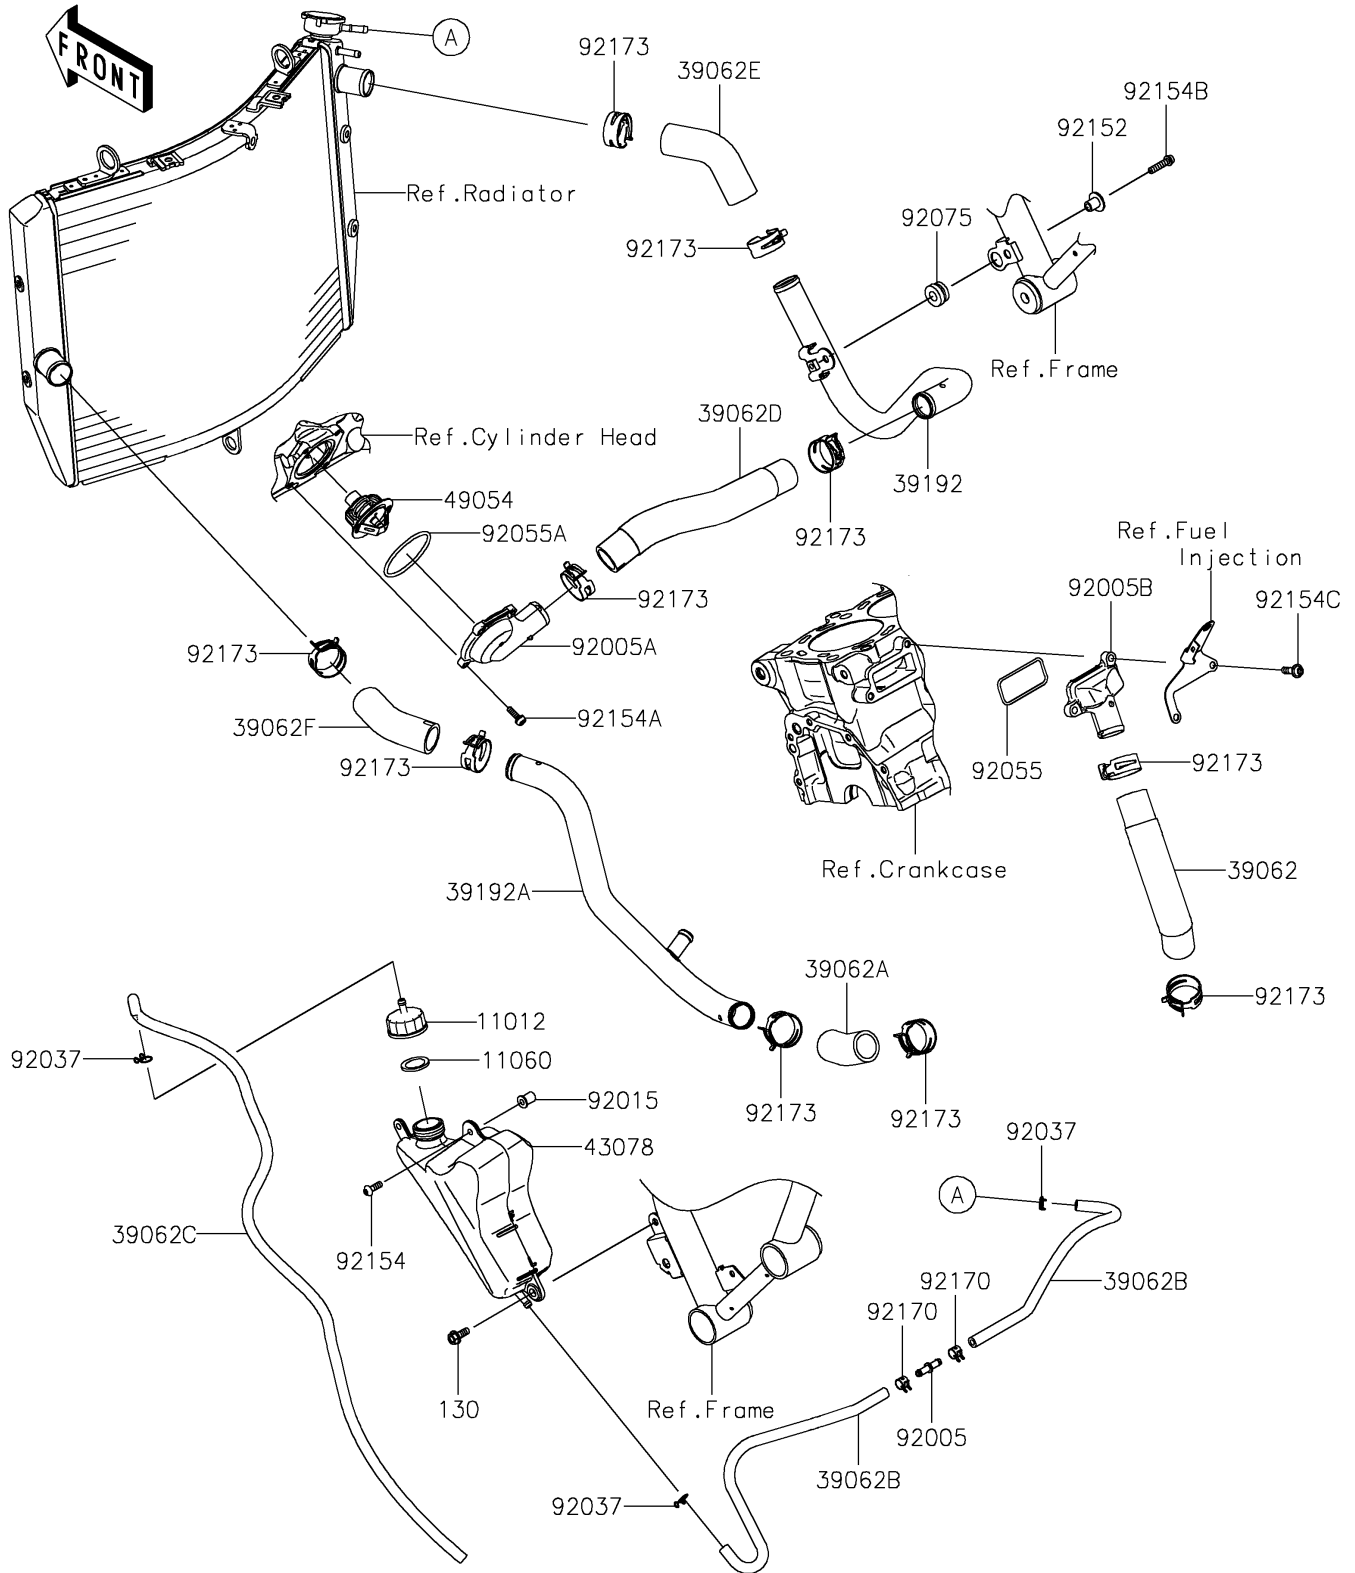

2024 Z H2 SE ABS PARTS DIAGRAM

Water Pipe

E3037

2024 Z H2 SE ABS PARTS LIST

Water Pipe

ITEM NAME	PART NUMBER	QUANTITY
CAP (Ref # 11012)	11012-1854	1
GASKET,RESERVOIR TANK CAP (Ref # 11060)	11060-1349	1
HOSE-COOLING,W/PUMP-FITTING (Ref # 39062)	39062-0681	1
HOSE-COOLING,W/PIPE-W/PUMP (Ref # 39062A)	39062-0683	1
HOSE-COOLING (Ref # 39062B)	39062-0863	2
HOSE-COOLING,OVER FLOW (Ref # 39062C)	39062-0865	1
HOSE-COOLING (Ref # 39062D)	39062-0866	1
HOSE-COOLING (Ref # 39062E)	39062-0867	1
HOSE-COOLING (Ref # 39062F)	39062-0868	1
PIPE-WATER (Ref # 39192)	39192-0664	1
PIPE-WATER (Ref # 39192A)	39192-0666	1
RESERVOIR (Ref # 43078)	43078-0606	1
THERMOSTAT (Ref # 49054)	49054-0004	1
FITTING (Ref # 92005)	92005-0721	1
FITTING,THERMO COVER (Ref # 92005A)	92005-0962	1
FITTING,CYLINDER (Ref # 92005B)	92005-0963	1
NUT,WELL,5MM (Ref # 92015)	92015-1757	1
CLAMP,TUBE (Ref # 92037)	92037-147	3
RING-O (Ref # 92055)	92055-0809	1
RING-O,54.5X2.6 (Ref # 92055A)	92055-0810	1
DAMPER,RUBBER (Ref # 92075)	92075-1123	1
COLLAR (Ref # 92152)	92152-2112	1
BOLT,SOCKET,5X16 (Ref # 92154)	92154-0209	1
BOLT,SOCKET,5X16 (Ref # 92154A)	92154-1449	4
BOLT,SOCKET,6X25 (Ref # 92154B)	92154-1457	1
BOLT,SOCKET,6X20 (Ref # 92154C)	92154-1499	2
CLAMP (Ref # 92170)	92170-2042	2
CLAMP,34MM (Ref # 92173)	92173-1360	10
BOLT-FLANGED,6X16 (Ref # 130)	130BA0616	1