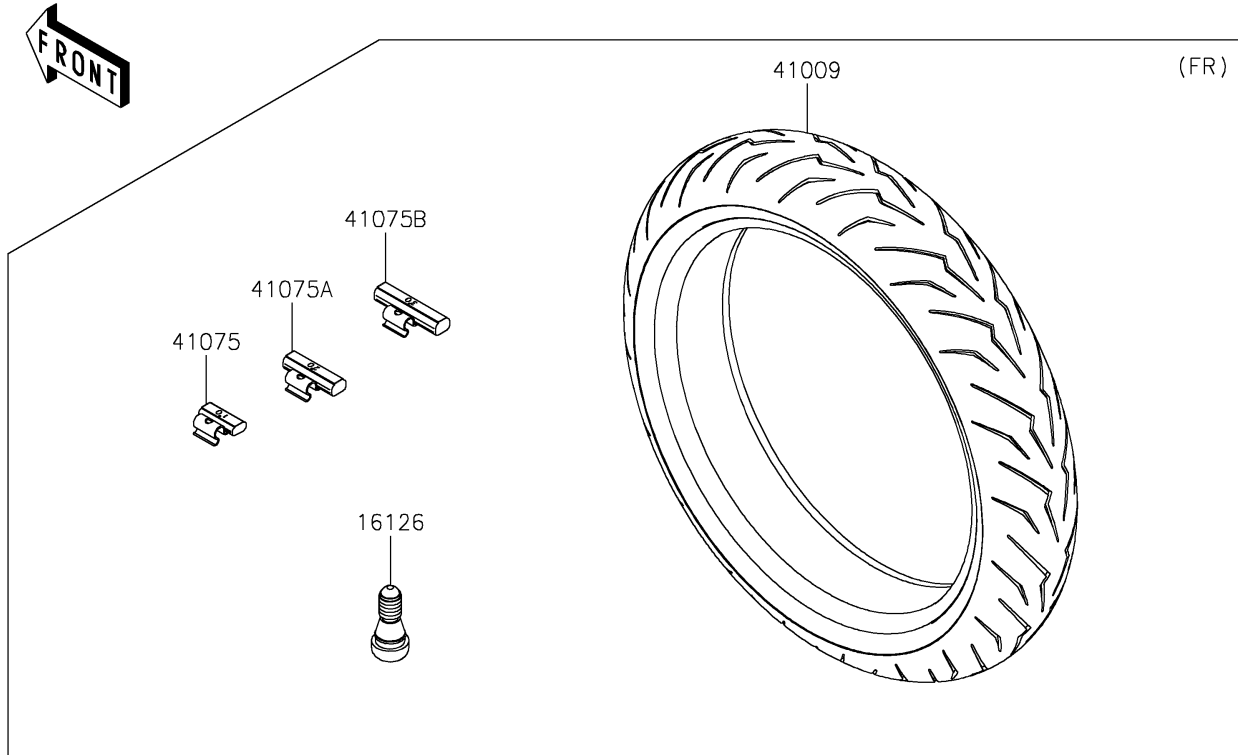

2022 Z H2 SE PARTS DIAGRAM

Tires

F2210

2022 Z H2 SE PARTS LIST

Tires

ITEM NAME	PART NUMBER	QUANTITY
VALVE,TIRE (Ref # 16126)	16126-1140	2
TIRE,FR,120/70ZR17(58W),DR3 (Ref # 41009)	41009-0843	1
TIRE,RR,190/55ZR17(75W),DR3 (Ref # 41009A)	41009-0844	1
BALANCER-WHEEL,10G,SILVER (Ref # 41075)	41075-0007	AR
BALANCER-WHEEL,20G,SILVER (Ref # 41075A)	41075-0008	AR
BALANCER-WHEEL,30G,SILVER (Ref # 41075B)	41075-0009	AR