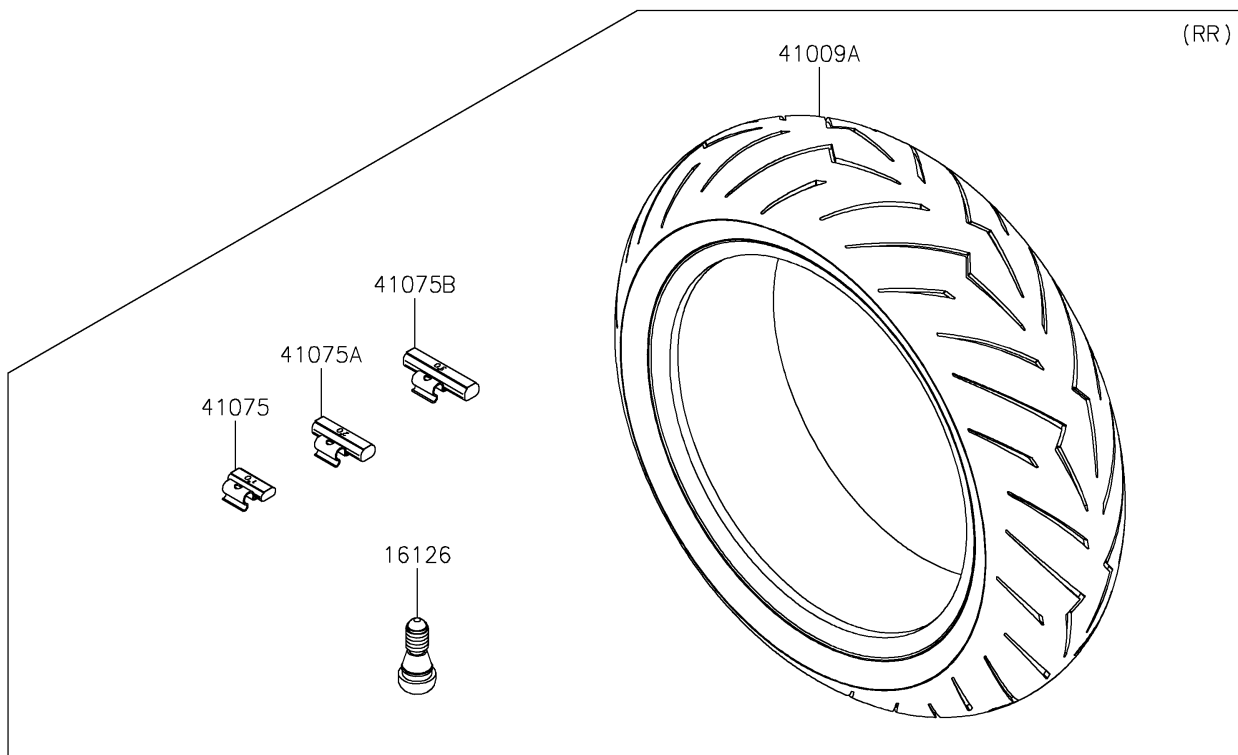

2022 Z H2 SE PARTS DIAGRAM

Tires

F2210

2022 Z H2 SE PARTS LIST

Tires

ITEM NAME	PART NUMBER	QUANTITY
VALVE,TIRE (Ref # 16126)	16126-1140	2
TIRE,FR,120/70ZR17(58W),DR3 (Ref # 41009)	41009-0843	1
TIRE,RR,190/55ZR17(75W),DR3 (Ref # 41009A)	41009-0844	1
BALANCER-WHEEL,10G,SILVER (Ref # 41075)	41075-0007	AR
BALANCER-WHEEL,20G,SILVER (Ref # 41075A)	41075-0008	AR
BALANCER-WHEEL,30G,SILVER (Ref # 41075B)	41075-0009	AR