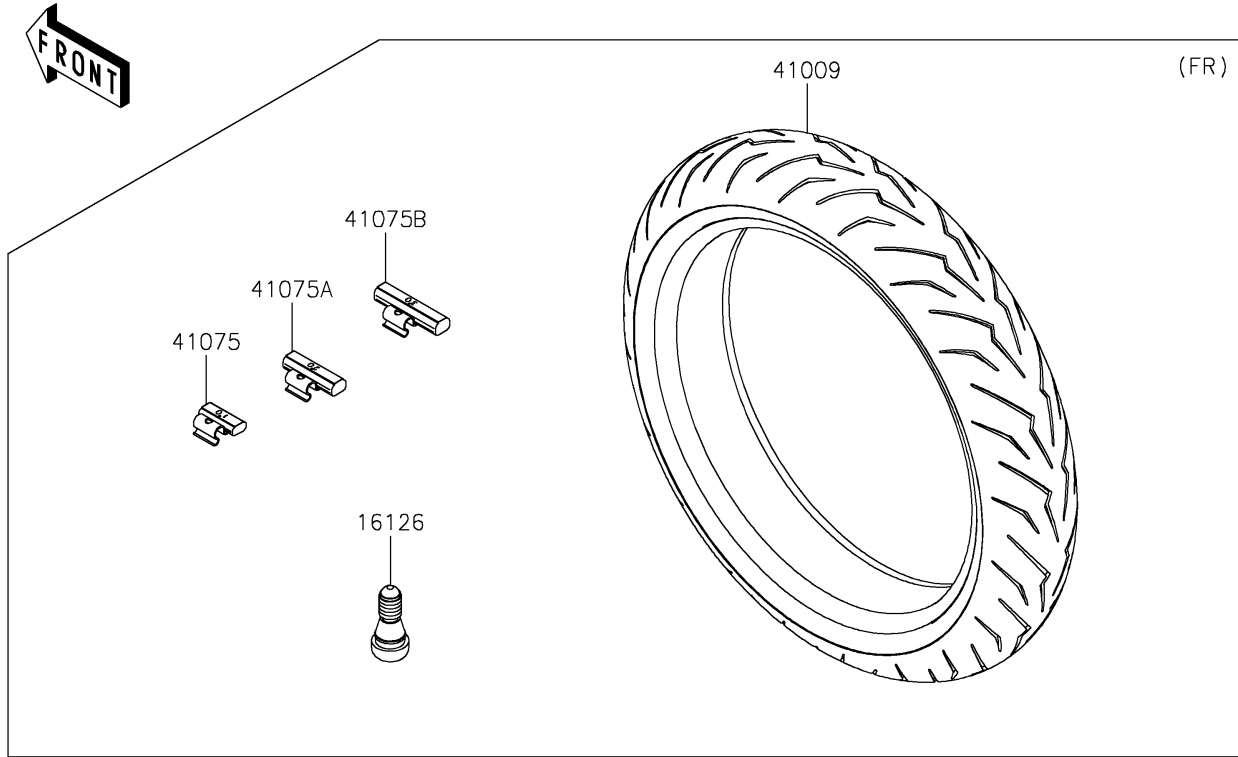

2023 Z H2 SE PARTS DIAGRAM

Tires

F2210

2023 Z H2 SE PARTS LIST

Tires

ITEM NAME	PART NUMBER	QUANTITY
VALVE,TIRE (Ref # 16126)	16126-1140	2
TIRE,FR,120/70ZR17(58W),DR3 (Ref # 41009)	41009-0843	1
TIRE,RR,190/55ZR17(75W),DR3 (Ref # 41009A)	41009-0844	1
BALANCER-WHEEL,10G,SILVER (Ref # 41075)	41075-0007	AR
BALANCER-WHEEL,20G,SILVER (Ref # 41075A)	41075-0008	AR
BALANCER-WHEEL,30G,SILVER (Ref # 41075B)	41075-0009	AR