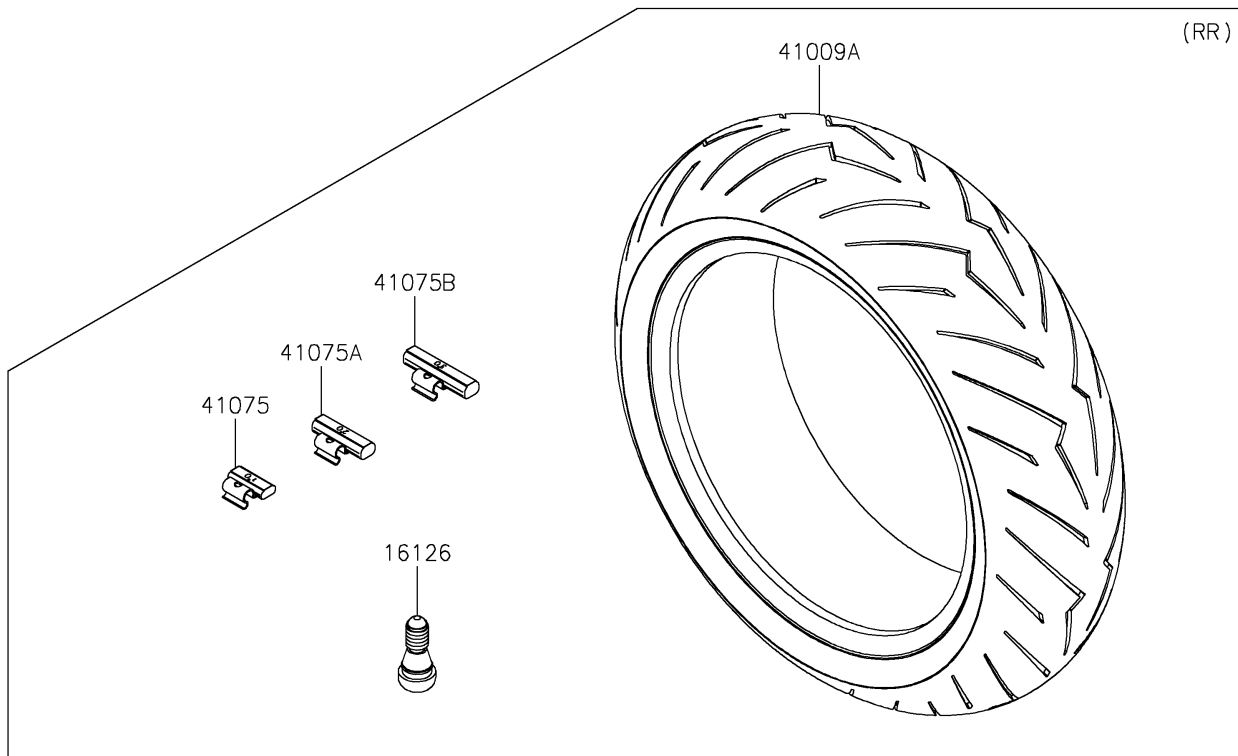

2023 Z H2 SE PARTS DIAGRAM

Tires

F2210

2023 Z H2 SE PARTS LIST

Tires

ITEM NAME	PART NUMBER	QUANTITY
VALVE,TIRE (Ref # 16126)	16126-1140	2
TIRE,FR,120/70ZR17(58W),DR3 (Ref # 41009)	41009-0843	1
TIRE,RR,190/55ZR17(75W),DR3 (Ref # 41009A)	41009-0844	1
BALANCER-WHEEL,10G,SILVER (Ref # 41075)	41075-0007	AR
BALANCER-WHEEL,20G,SILVER (Ref # 41075A)	41075-0008	AR
BALANCER-WHEEL,30G,SILVER (Ref # 41075B)	41075-0009	AR