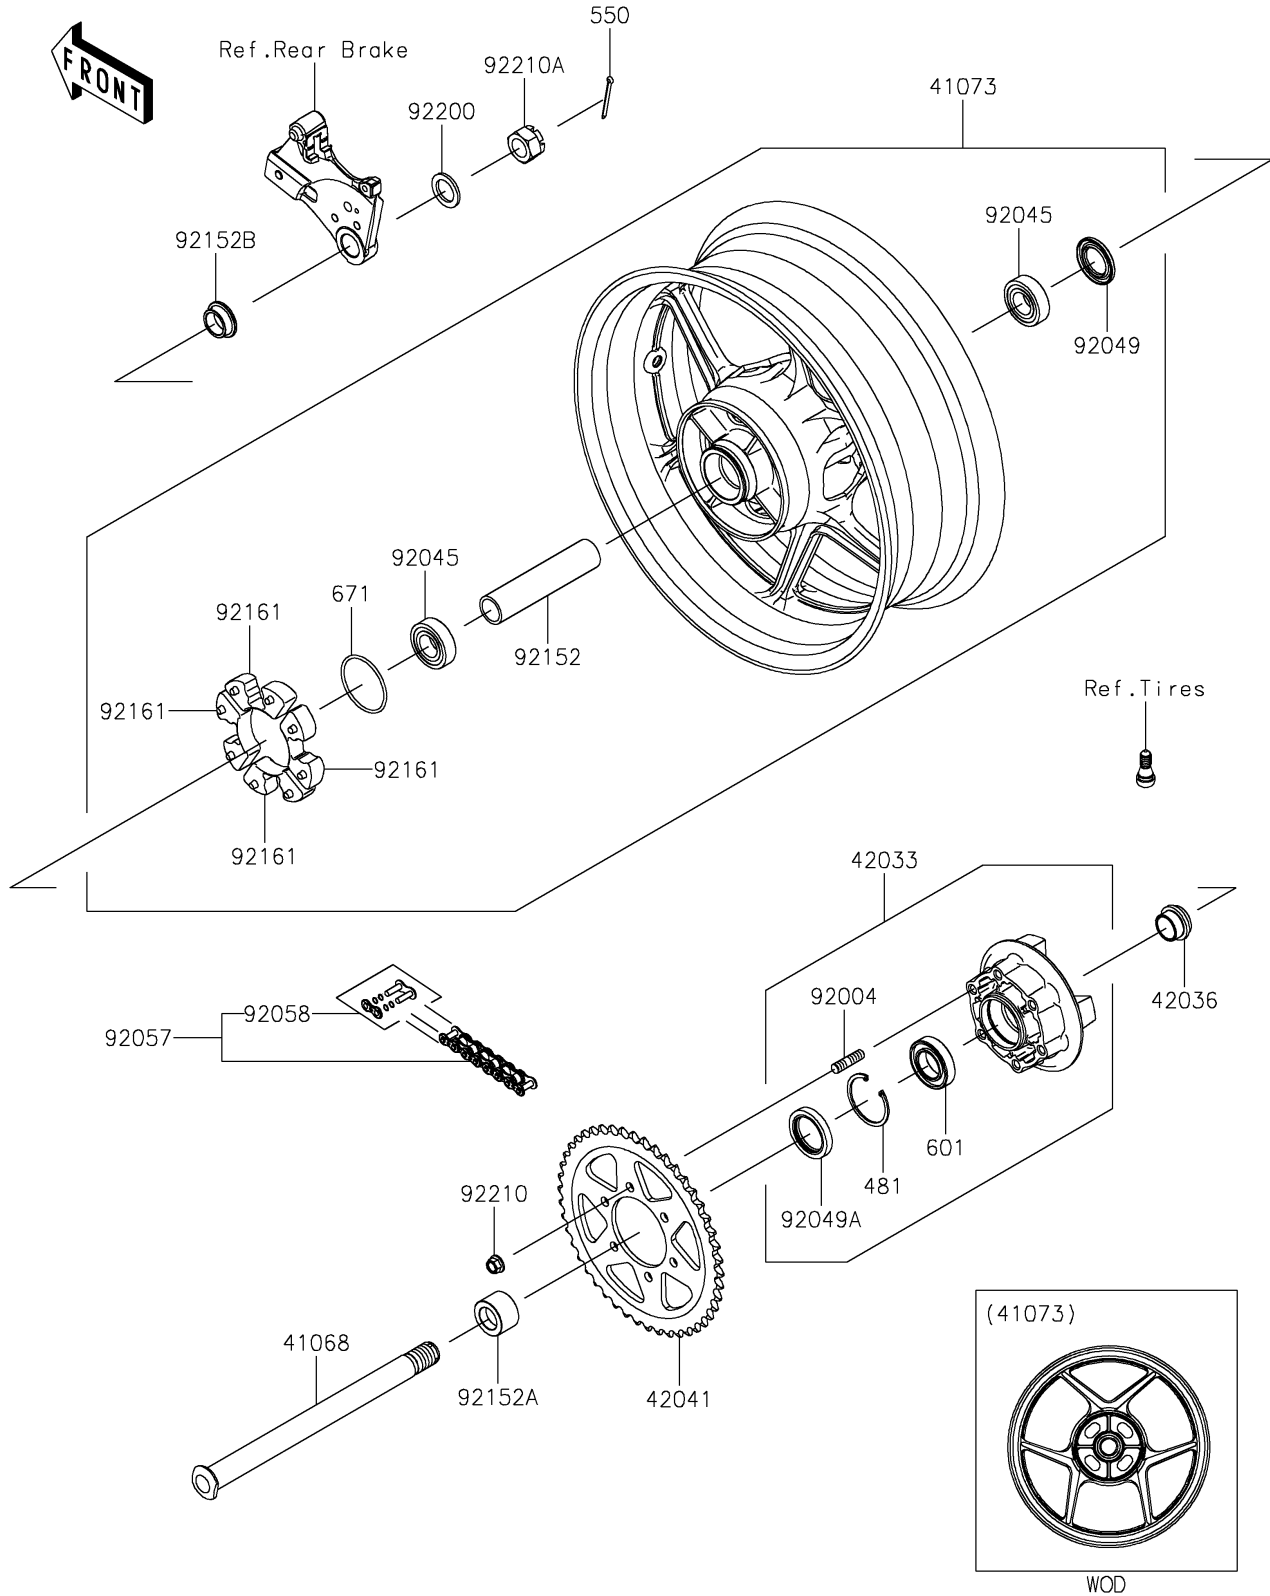

# 2023 Z H2 SE PARTS DIAGRAM

## Rear Wheel/Chain

F2240

### Rear Wheel/Chain

ITEM NAME	PART NUMBER	QUANTITY
AXLE,RR (Ref # 41068)	41068-0655	1
WHEEL-ASSY,RR,G.BLACK (Ref # 41073)	41073-0793-18F	1
COUPLING-ASSY (Ref # 42033)	42033-0593	1
SLEEVE,RR HUB,L=22 (Ref # 42036)	42036-1279	1
SPROCKET-HUB,46T (Ref # 42041)	42041-0179	1
STUD,10X19 (Ref # 92004)	92004-0028	6
BEARING-BALL,25X52X15 (Ref # 92045)	92045-0804	2
SEAL-OIL,31X52X5 (Ref # 92049)	92049-0722	1
SEAL-OIL,PJN 40 55 8 (Ref # 92049A)	92049-1376	1
CHAIN,DRIVE,EK525HZX,118L (Ref # 92057)	92057-0790	1
JOINT-CHAIN (Ref # 92058)	92058-0067	1
COLLAR,25.2X32X144.5 (Ref # 92152)	92152-2639	1
COLLAR,RR AXLE,LH (Ref # 92152A)	92152-2640	1
COLLAR,RR AXLE,RH (Ref # 92152B)	92152-2641	1
DAMPER,SHOCK,RR HUB (Ref # 92161)	92161-0342	4
WASHER,25.5X38X3.2 (Ref # 92200)	92200-0278	1
NUT,LOCK,FLANGED,10MM (Ref # 92210)	92210-0276	6
NUT,CASTLE,24MM (Ref # 92210A)	92210-0280	1
CIRCLIP (Ref # 481)	481J5500	1
PIN-COTTER,4.0X45 (Ref # 550)	550AA4045	1
BEARING-BALL,#6006G (Ref # 601)	601B6006G	1
O RING,60MM (Ref # 671)	671B2560	1