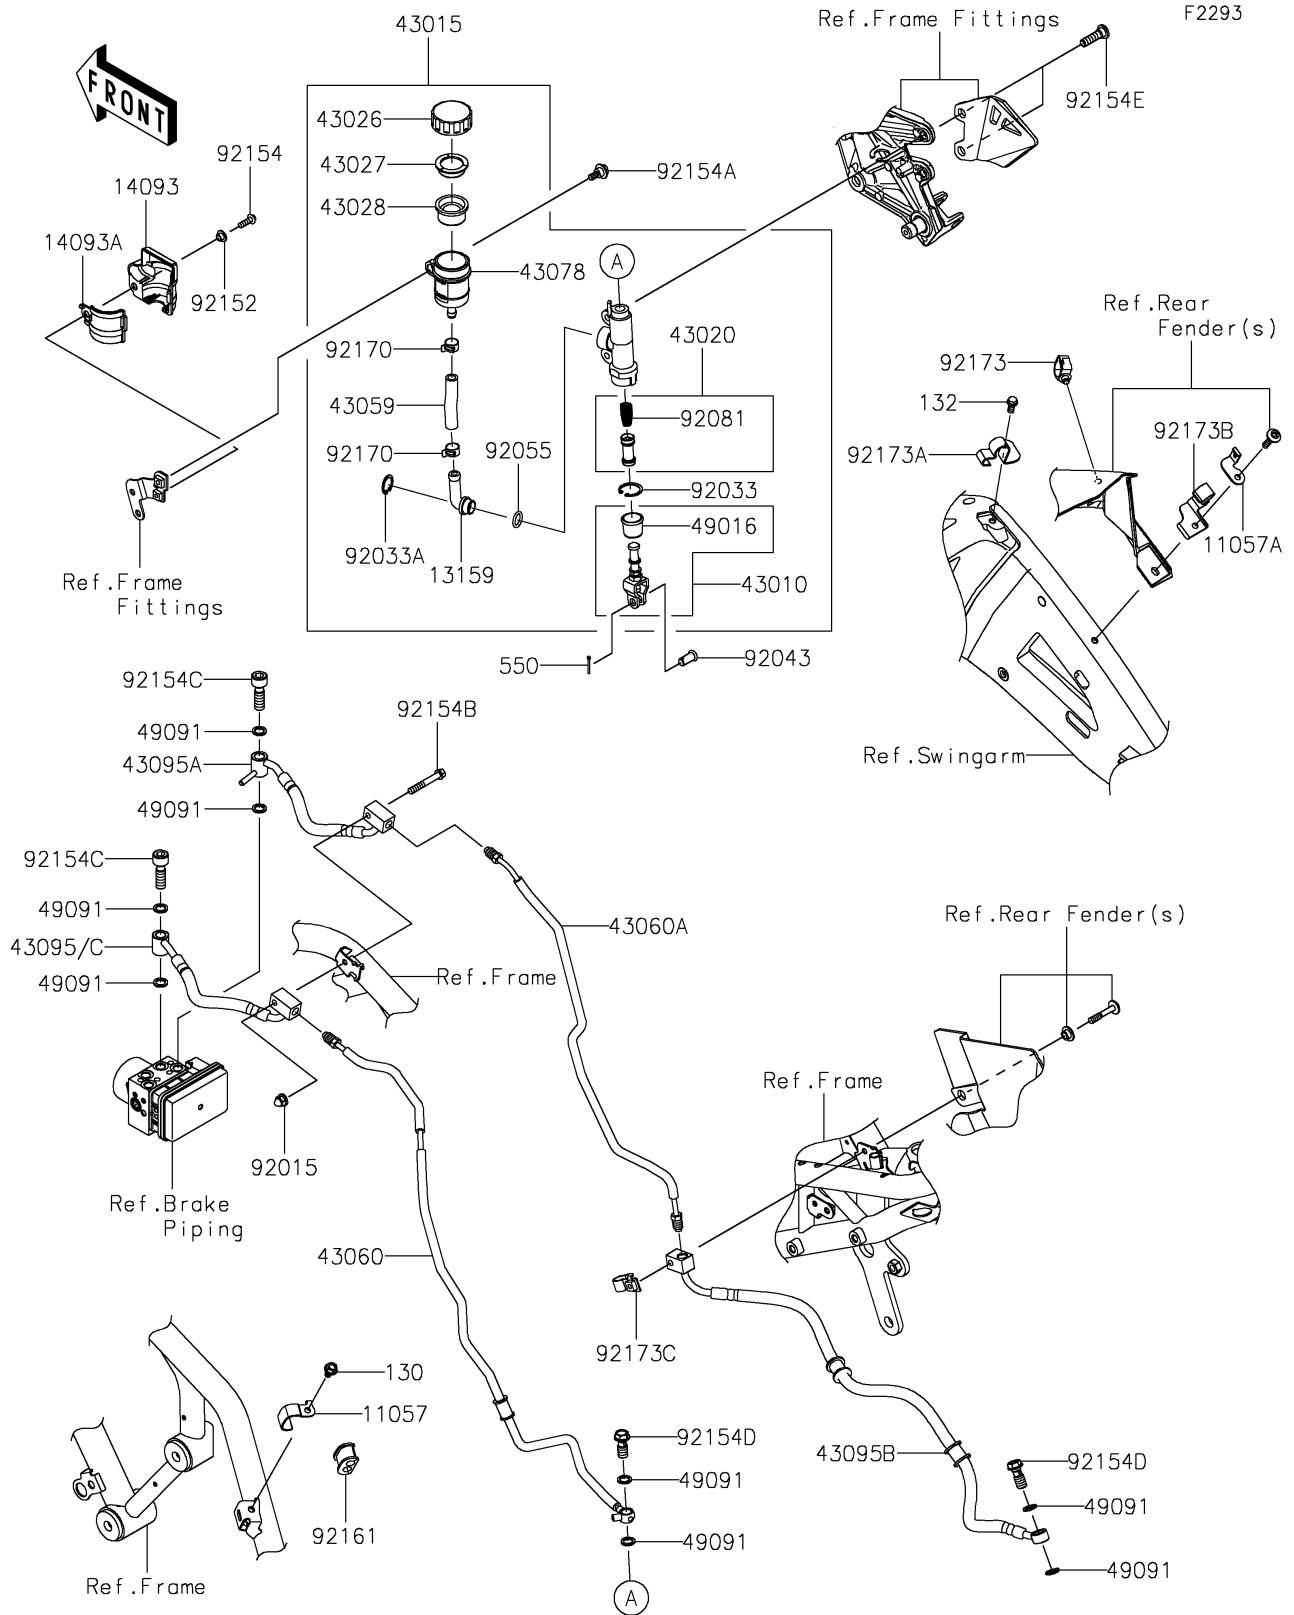

2022 Z H2 SE PARTS DIAGRAM

Rear Master Cylinder