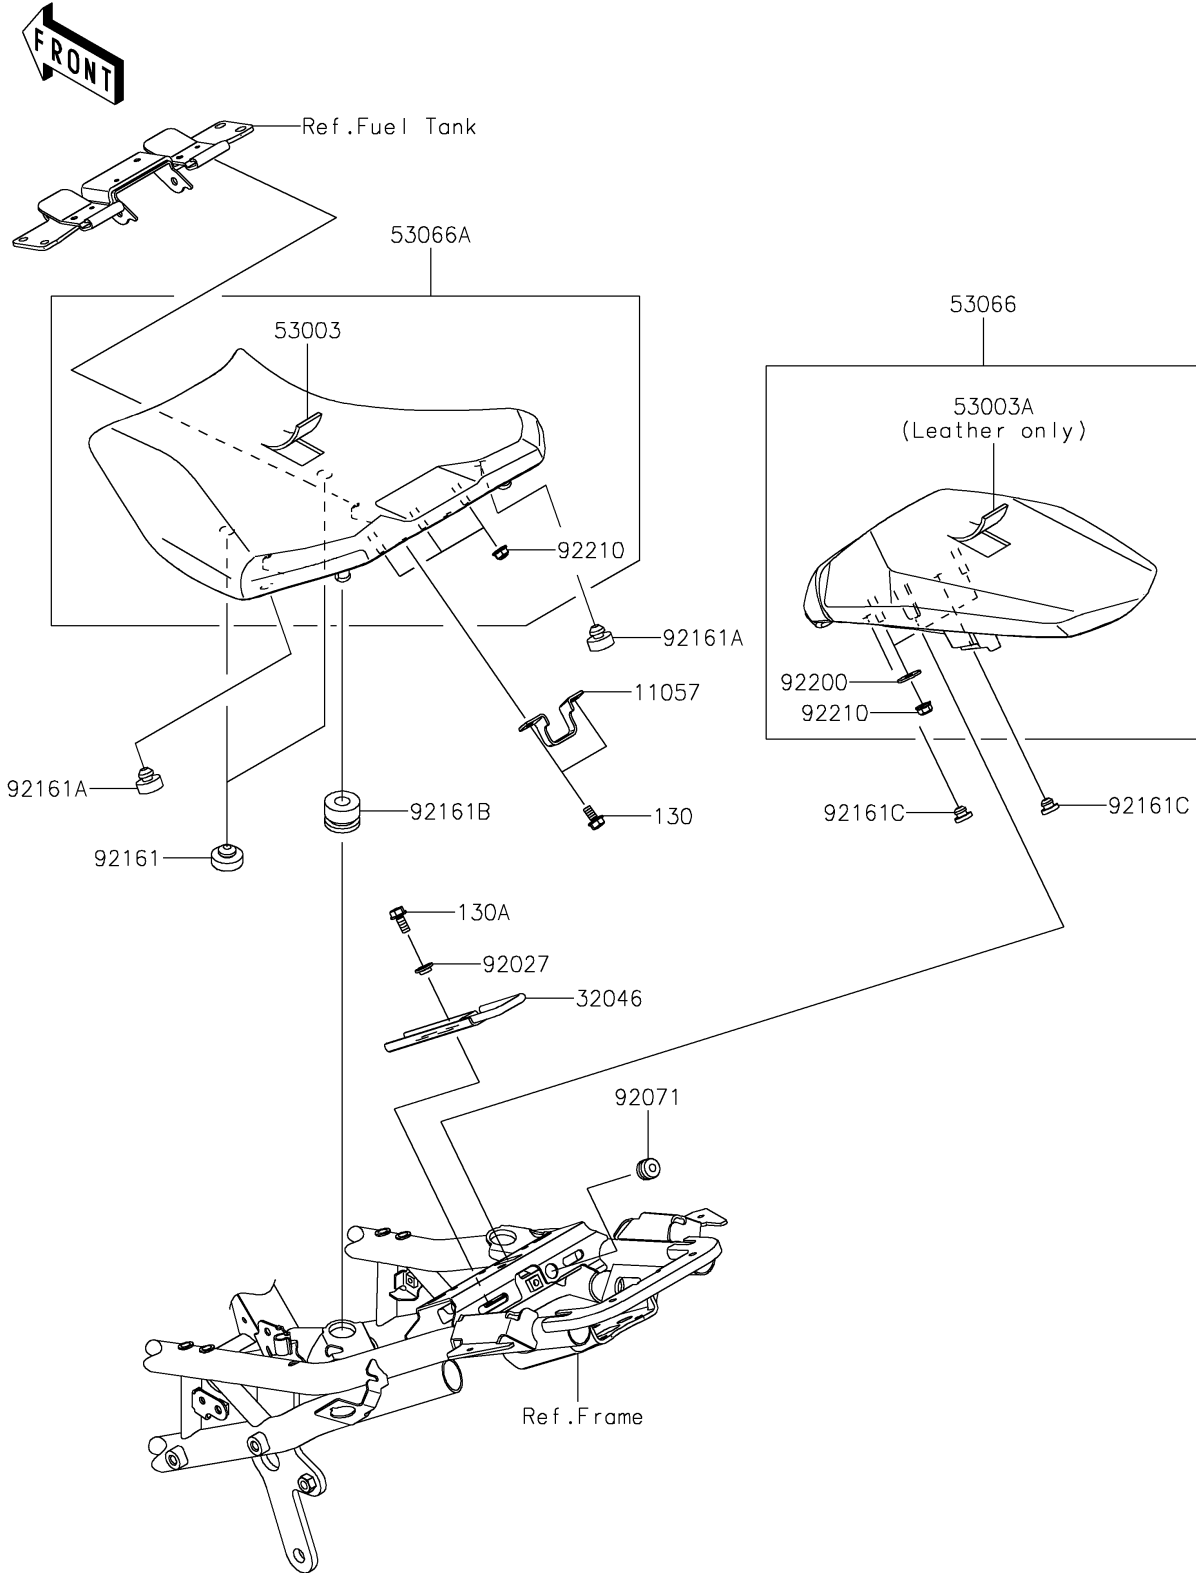

2022 Z H2 SE PARTS DIAGRAM

Seat

F2510

2022 Z H2 SE PARTS LIST

Seat

ITEM NAME	PART NUMBER	QUANTITY
BRACKET (Ref # 11057)	11057-2913	1
BRACKET-SEAT (Ref # 32046)	32046-0452	1
LEATHER,FR SEAT,BLACK+GRN (Ref # 53003)	53003-0543-64R	1
LEATHER,RR SEAT,BLACK+GRN+BLK (Ref # 53003A)	53003-0544-64S	1
SEAT-ASSY,RR,BLACK+GRN+BLK (Ref # 53066)	53066-0707-64S	1
SEAT-ASSY,FR,BLACK+GRN (Ref # 53066A)	53066-0824-64R	1
COLLAR,L=4.6 (Ref # 92027)	92027-1168	1
GROMMET (Ref # 92071)	92071-0038	1
DAMPER,SEAT,10X25X8 (Ref # 92161)	92161-0095	2
DAMPER,8X20X8 (Ref # 92161A)	92161-0223	2
DAMPER,SEAT (Ref # 92161B)	92161-2280	2
DAMPER (Ref # 92161C)	92161-2324	2
WASHER,6.5X20X1.6 (Ref # 92200)	92200-1569	2
NUT (Ref # 92210)	92210-0401	5
BOLT-FLANGED,6X12 (Ref # 130)	130CA0612	2
BOLT-FLANGED,6X14 (Ref # 130A)	130CA0614	1