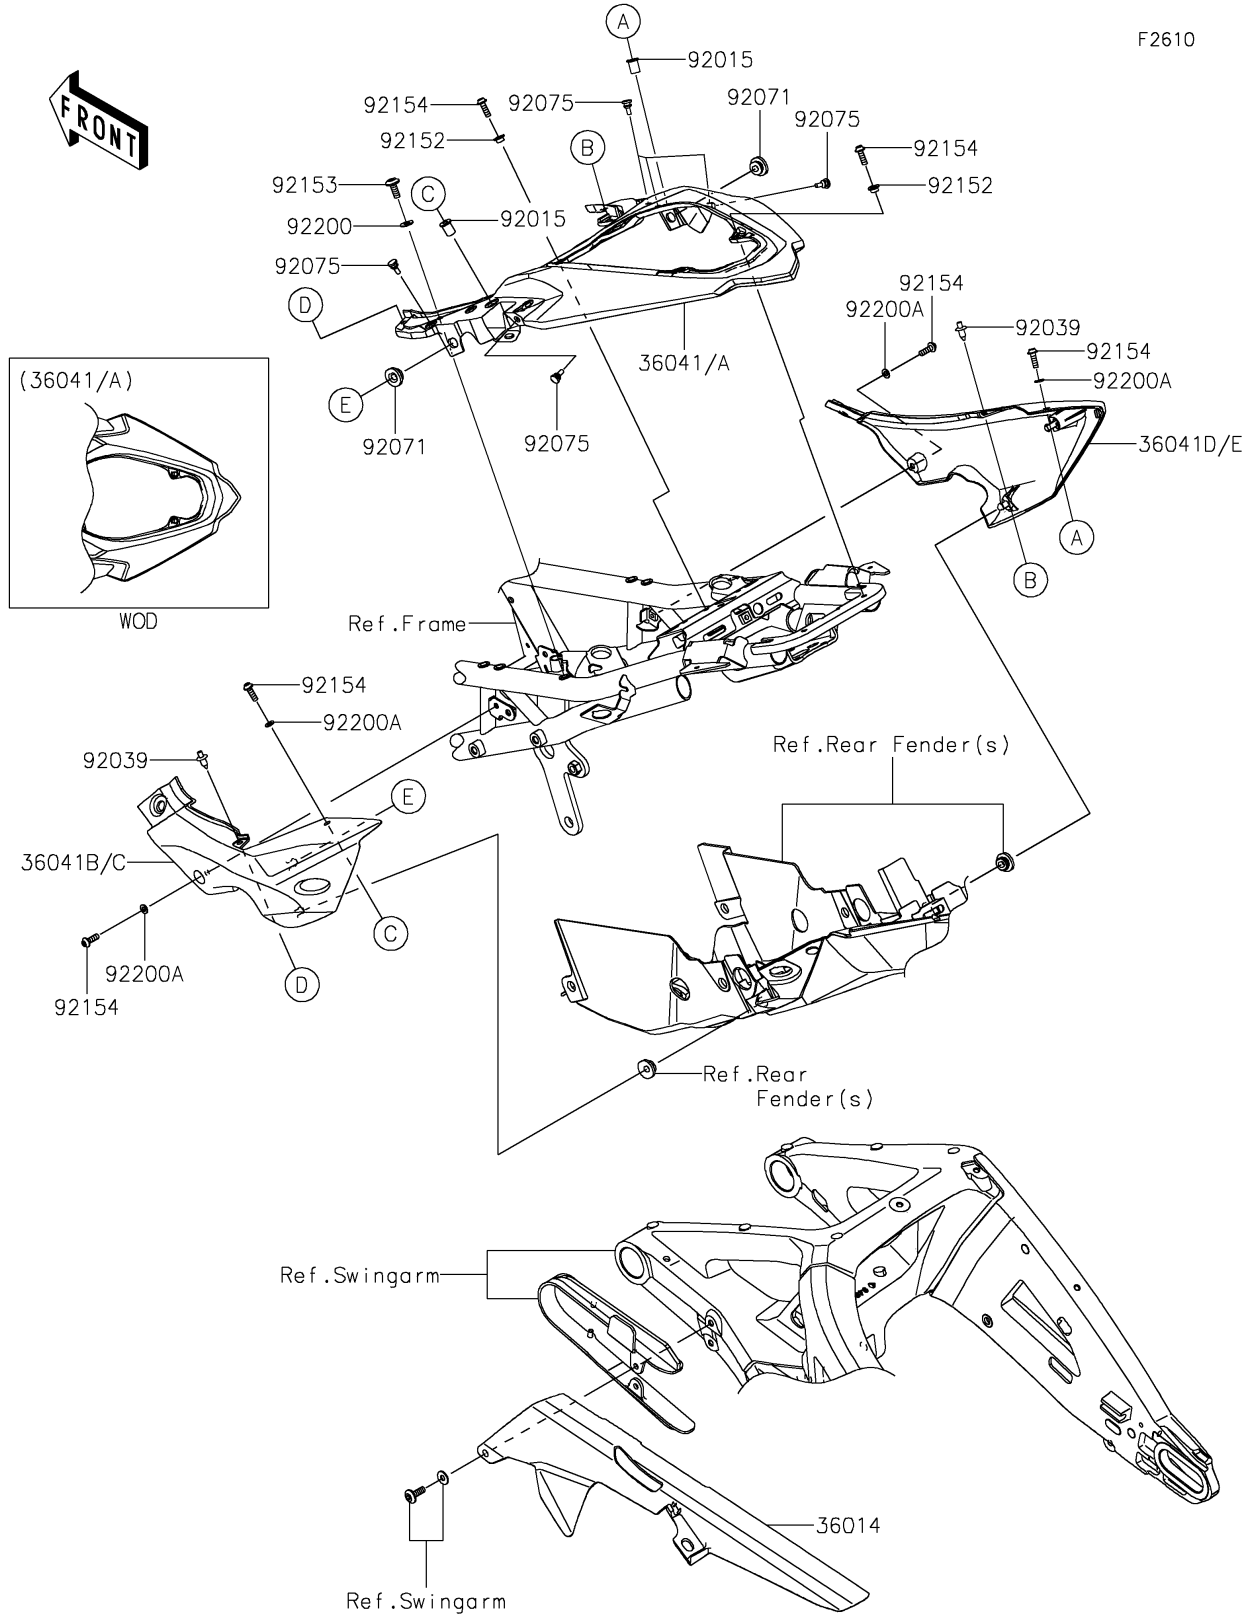

2024 Z H2 SE PARTS DIAGRAM

Side Covers/Chain Cover

F2610

2024 Z H2 SE PARTS LIST

Side Covers/Chain Cover

ITEM NAME	PART NUMBER	QUANTITY
CASE-CHAIN (Ref # 36014)	36014-0574	1
COVER-TAIL,CNT,EBONY (Ref # 36041A)	36041-0057-H8	1
COVER-TAIL,LH,M.M.G.GRAY (Ref # 36041C)	36041-0058-68P	1
COVER-TAIL,RH,M.M.G.GRAY (Ref # 36041E)	36041-0059-68P	1
NUT,WELL,5MM (Ref # 92015)	92015-1757	2
RIVET (Ref # 92039)	92039-0068	2
GROMMET,20X24X7.5 (Ref # 92071)	92071-0766	2
DAMPER,6X10X15 (Ref # 92075)	92075-1808	8
COLLAR,5.6X8X5 (Ref # 92152)	92152-2339	4
BOLT,SOCKET,6X16 (Ref # 92153)	92153-1526	2
BOLT,SOCKET,5X16 (Ref # 92154)	92154-0209	8
WASHER,6.5X14X1 (Ref # 92200)	92200-1388	2
WASHER,5.2X10X1.0 (Ref # 92200A)	92200-1820	4