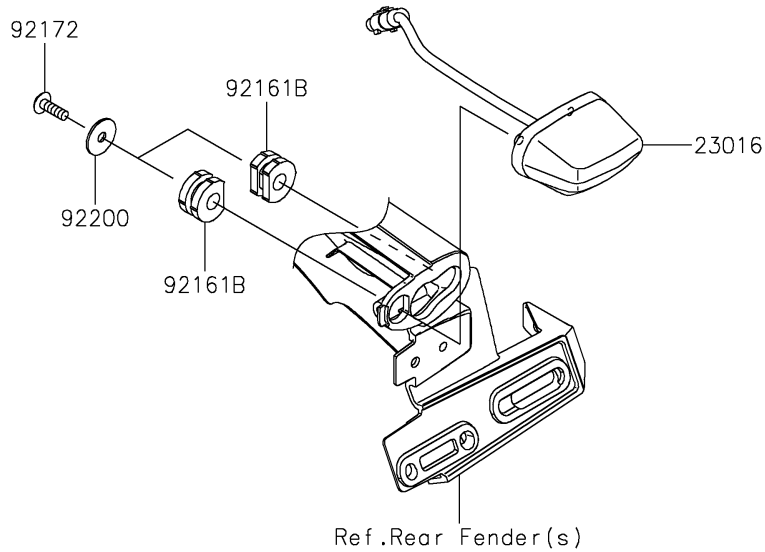

2022 Z H2 SE PARTS DIAGRAM

Taillight(s)

F2720

2022 Z H2 SE PARTS LIST

Taillight(s)

ITEM NAME	PART NUMBER	QUANTITY
BRACKET,TAIL LAMP (Ref # 11057)	11057-0247	1
LAMP-ASSY,LICENSE,LED (Ref # 23016)	23016-0639	1
LAMP-TAIL (Ref # 23025)	23025-0361	1
WASHER,5.2X16X1.2 (Ref # 92022)	92022-263	2
COLLAR,5.6X8X11.2 (Ref # 92152)	92152-1562	2
BOLT,FLANGED,5X25 (Ref # 92154)	92154-2682	2
DAMPER (Ref # 92161)	92161-0317	2
DAMPER (Ref # 92161A)	92161-0365	1
DAMPER (Ref # 92161B)	92161-0776	2
SCREW,TAPPING,5X16 (Ref # 92172)	92172-0175	2
SCREW,TAPPING,5X10 (Ref # 92172A)	92172-0262	2
WASHER,5.5X20X1.2 (Ref # 92200)	92200-0284	2
NUT,PLATE,5MM (Ref # 92210)	92210-0935	2