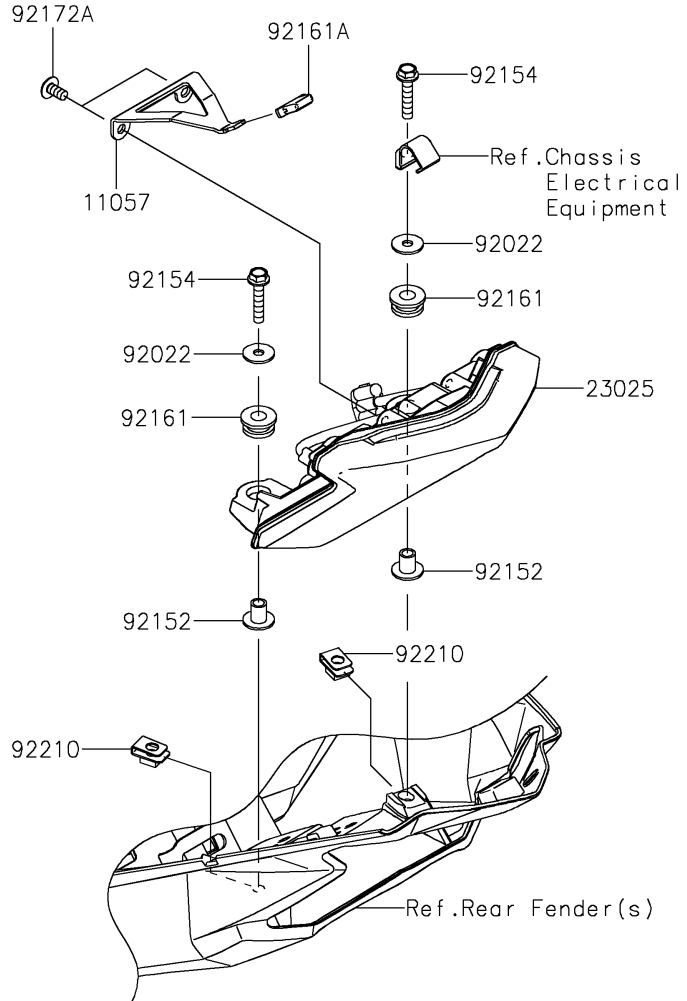

2022 Z H2 SE PARTS DIAGRAM

Taillight(s)

F2720

2022 Z H2 SE PARTS LIST

Taillight(s)

ITEM NAME	PART NUMBER	QUANTITY
BRACKET,TAIL LAMP (Ref # 11057)	11057-0247	1
LAMP-ASSY,LICENSE,LED (Ref # 23016)	23016-0639	1
LAMP-TAIL (Ref # 23025)	23025-0361	1
WASHER,5.2X16X1.2 (Ref # 92022)	92022-263	2
COLLAR,5.6X8X11.2 (Ref # 92152)	92152-1562	2
BOLT,FLANGED,5X25 (Ref # 92154)	92154-2682	2
DAMPER (Ref # 92161)	92161-0317	2
DAMPER (Ref # 92161A)	92161-0365	1
DAMPER (Ref # 92161B)	92161-0776	2
SCREW,TAPPING,5X16 (Ref # 92172)	92172-0175	2
SCREW,TAPPING,5X10 (Ref # 92172A)	92172-0262	2
WASHER,5.5X20X1.2 (Ref # 92200)	92200-0284	2
NUT,PLATE,5MM (Ref # 92210)	92210-0935	2