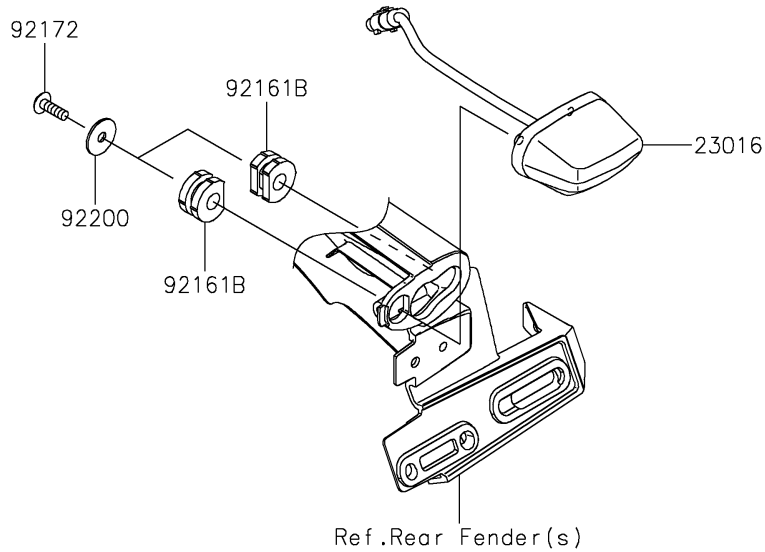

# 2022 Z H2 SE PARTS DIAGRAM

Taillight(s)

F2720

### Taillight(s)

ITEM NAME	PART NUMBER	QUANTITY
BRACKET,TAIL LAMP (Ref # 11057)	11057-0247	1
LAMP-ASSY,LICENSE,LED (Ref # 23016)	23016-0639	1
LAMP-TAIL (Ref # 23025)	23025-0361	1
WASHER,5.2X16X1.2 (Ref # 92022)	92022-263	2
COLLAR,5.6X8X11.2 (Ref # 92152)	92152-1562	2
BOLT,FLANGED,5X25 (Ref # 92154)	92154-2682	2
DAMPER (Ref # 92161)	92161-0317	2
DAMPER (Ref # 92161A)	92161-0365	1
DAMPER (Ref # 92161B)	92161-0776	2
SCREW,TAPPING,5X16 (Ref # 92172)	92172-0175	2
SCREW,TAPPING,5X10 (Ref # 92172A)	92172-0262	2
WASHER,5.5X20X1.2 (Ref # 92200)	92200-0284	2
NUT,PLATE,5MM (Ref # 92210)	92210-0935	2