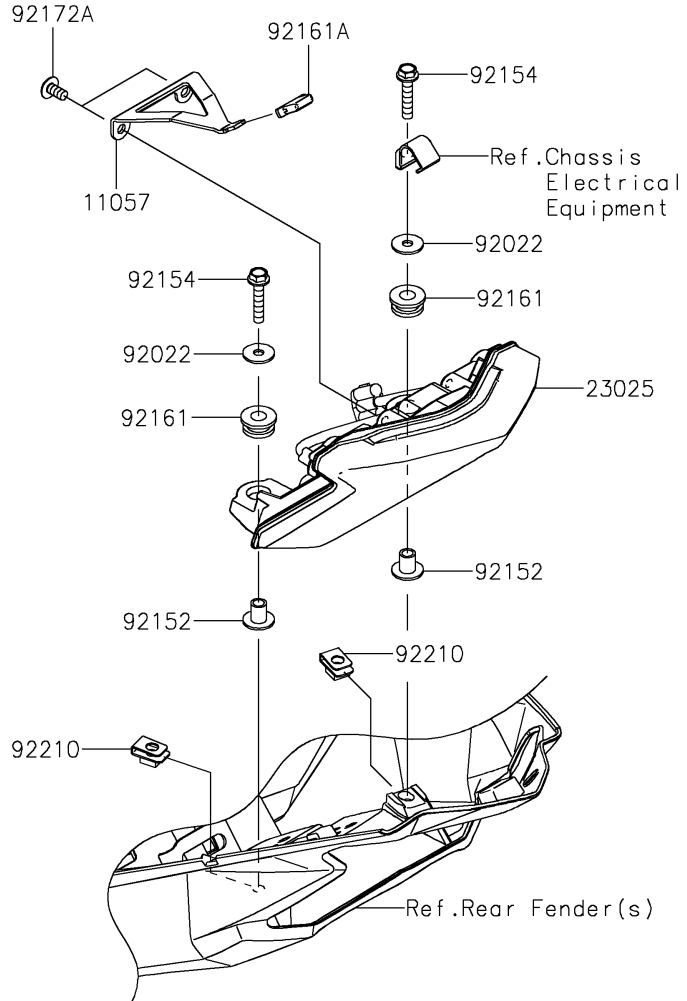

# 2022 Z H2 SE PARTS DIAGRAM

Taillight(s)

F2720

## 2022 Z H2 SE PARTS LIST

### Taillight(s)

ITEM NAME	PART NUMBER	QUANTITY
BRACKET,TAIL LAMP (Ref # 11057)	11057-0247	1
LAMP-ASSY,LICENSE,LED (Ref # 23016)	23016-0639	1
LAMP-TAIL (Ref # 23025)	23025-0361	1
WASHER,5.2X16X1.2 (Ref # 92022)	92022-263	2
COLLAR,5.6X8X11.2 (Ref # 92152)	92152-1562	2
BOLT,FLANGED,5X25 (Ref # 92154)	92154-2682	2
DAMPER (Ref # 92161)	92161-0317	2
DAMPER (Ref # 92161A)	92161-0365	1
DAMPER (Ref # 92161B)	92161-0776	2
SCREW,TAPPING,5X16 (Ref # 92172)	92172-0175	2
SCREW,TAPPING,5X10 (Ref # 92172A)	92172-0262	2
WASHER,5.5X20X1.2 (Ref # 92200)	92200-0284	2
NUT,PLATE,5MM (Ref # 92210)	92210-0935	2