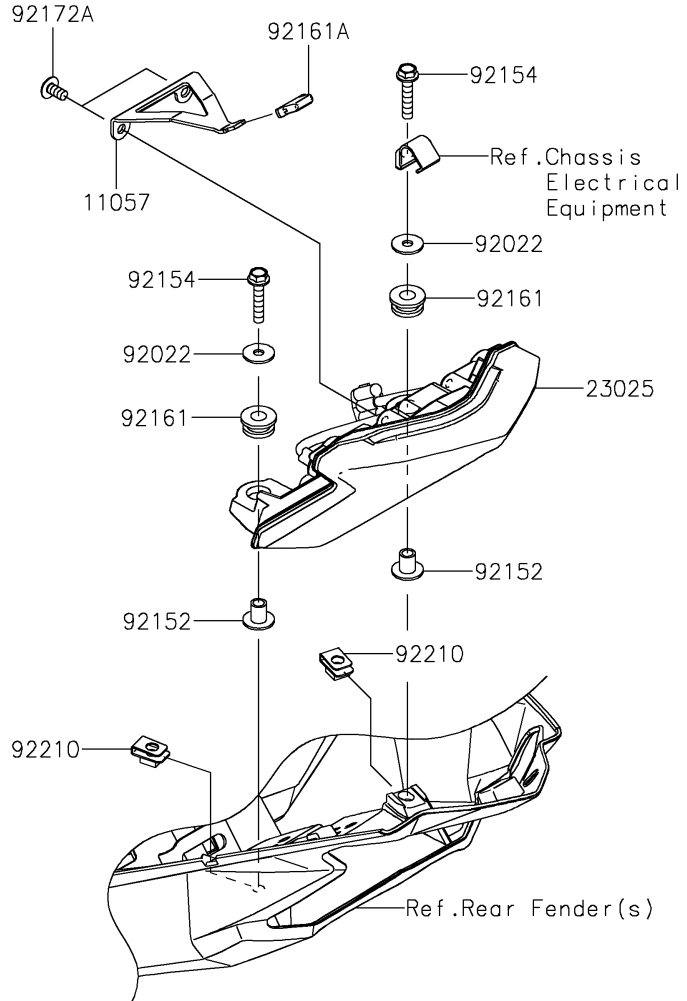

2023 Z H2 SE PARTS DIAGRAM

Taillight(s)

F2720

2023 Z H2 SE PARTS LIST

Taillight(s)

ITEM NAME	PART NUMBER	QUANTITY
BRACKET,TAIL LAMP (Ref # 11057)	11057-0247	1
LAMP-ASSY,LICENSE,LED (Ref # 23016)	23016-0639	1
LAMP-TAIL (Ref # 23025)	23025-0361	1
WASHER,5.2X16X1.2 (Ref # 92022)	92022-263	2
COLLAR,5.6X8X11.2 (Ref # 92152)	92152-1562	2
BOLT,FLANGED,5X25 (Ref # 92154)	92154-2682	2
DAMPER (Ref # 92161)	92161-0317	2
DAMPER (Ref # 92161A)	92161-0365	1
DAMPER (Ref # 92161B)	92161-0776	2
SCREW,TAPPING,5X16 (Ref # 92172)	92172-0175	2
SCREW,TAPPING,5X10 (Ref # 92172A)	92172-0262	2
WASHER,5.5X20X1.2 (Ref # 92200)	92200-0284	2
NUT,PLATE,5MM (Ref # 92210)	92210-0935	2