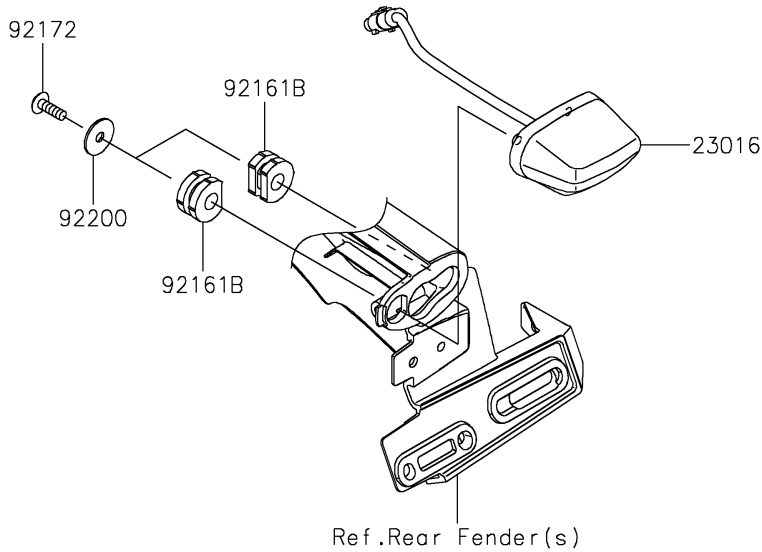

2023 Z H2 SE PARTS DIAGRAM

Taillight(s)

F2720

2023 Z H2 SE PARTS LIST

Taillight(s)

ITEM NAME	PART NUMBER	QUANTITY
BRACKET,TAIL LAMP (Ref # 11057)	11057-0247	1
LAMP-ASSY,LICENSE,LED (Ref # 23016)	23016-0639	1
LAMP-TAIL (Ref # 23025)	23025-0361	1
WASHER,5.2X16X1.2 (Ref # 92022)	92022-263	2
COLLAR,5.6X8X11.2 (Ref # 92152)	92152-1562	2
BOLT,FLANGED,5X25 (Ref # 92154)	92154-2682	2
DAMPER (Ref # 92161)	92161-0317	2
DAMPER (Ref # 92161A)	92161-0365	1
DAMPER (Ref # 92161B)	92161-0776	2
SCREW,TAPPING,5X16 (Ref # 92172)	92172-0175	2
SCREW,TAPPING,5X10 (Ref # 92172A)	92172-0262	2
WASHER,5.5X20X1.2 (Ref # 92200)	92200-0284	2
NUT,PLATE,5MM (Ref # 92210)	92210-0935	2