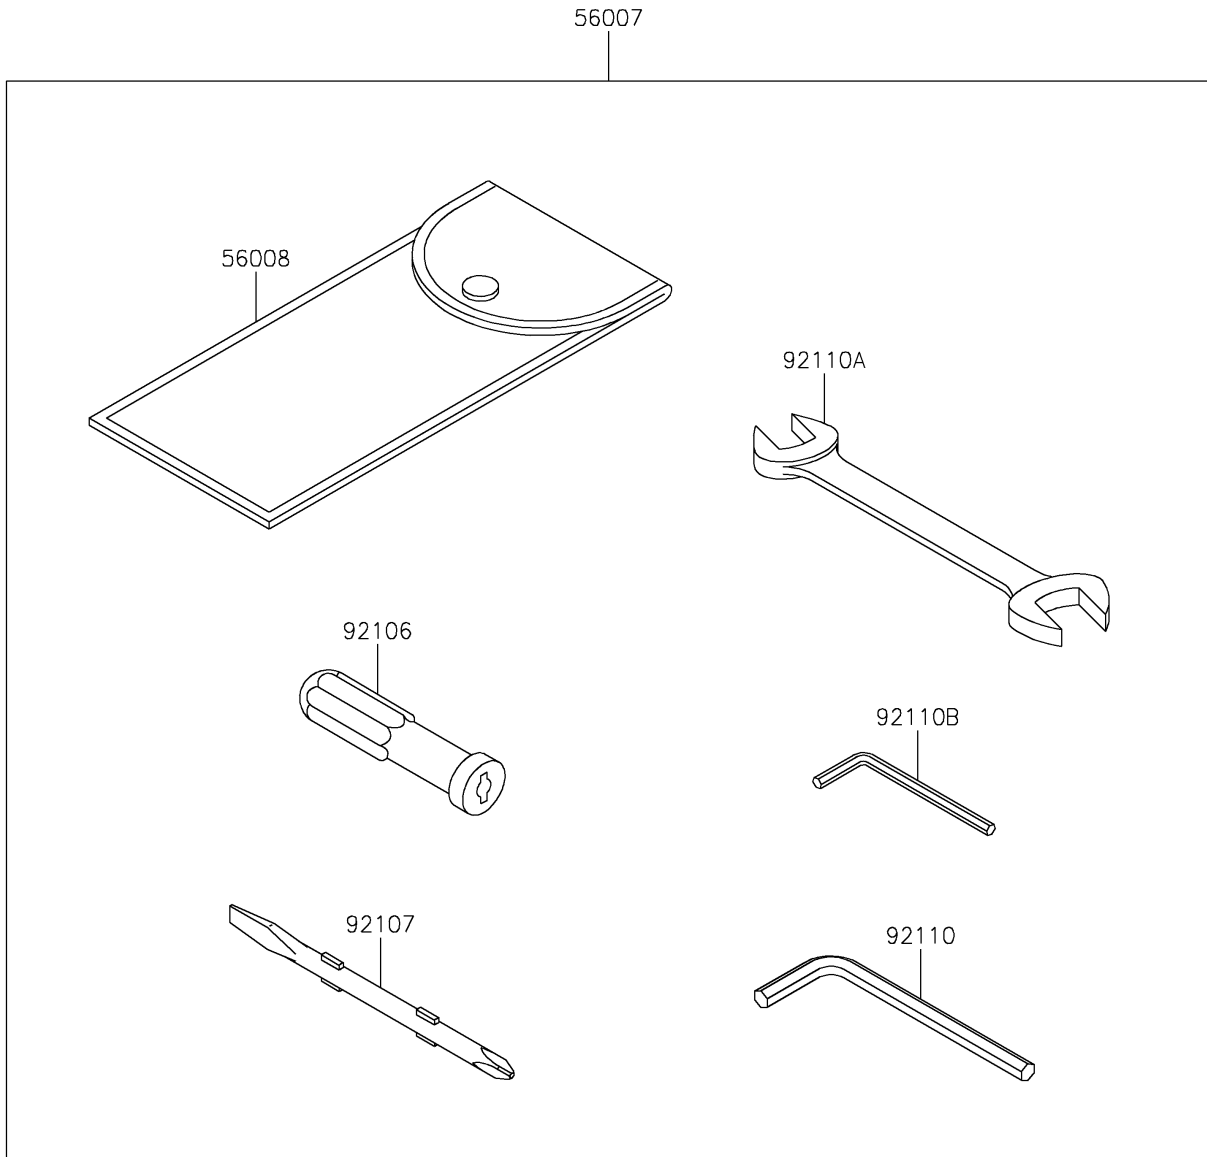

2022 Z H2 SE PARTS DIAGRAM

Owner's Tools

F2810

2022 Z H2 SE PARTS LIST

Owner's Tools

ITEM NAME	PART NUMBER	QUANTITY
TOOL-KIT (Ref # 56007)	56007-0186	1
BAG,TOOL (Ref # 56008)	56008-1075	1
GASKET-LIQUID,TB1211F,CLEAR (Ref # 92104)	92104-0004	1
GASKET-LIQUID,TB1216B,BLACK (Ref # 92104A)	92104-1064	1
GRIP-SCREW DRIVER (Ref # 92106)	92106-1001	1
TOOL-DRIVER,#2PHILLIPS&SLOT (Ref # 92107)	92107-1051	1
TOOL-WRENCH,ALLEN,5MM (Ref # 92110)	92110-1015	1
TOOL-WRENCH,OPEN END,14X17 (Ref # 92110A)	92110-1153	1
TOOL-WRENCH,ALLEN,4MM (Ref # 92110B)	92110-3703	1