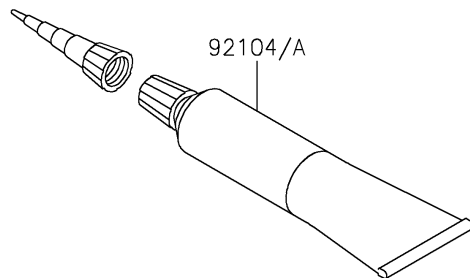

2022 Z H2 SE PARTS DIAGRAM

Owner's Tools

F2810

2022 Z H2 SE PARTS LIST

Owner's Tools

ITEM NAME	PART NUMBER	QUANTITY
TOOL-KIT (Ref # 56007)	56007-0186	1
BAG,TOOL (Ref # 56008)	56008-1075	1
GASKET-LIQUID,TB1211F,CLEAR (Ref # 92104)	92104-0004	1
GASKET-LIQUID,TB1216B,BLACK (Ref # 92104A)	92104-1064	1
GRIP-SCREW DRIVER (Ref # 92106)	92106-1001	1
TOOL-DRIVER,#2PHILLIPS&SLOT (Ref # 92107)	92107-1051	1
TOOL-WRENCH,ALLEN,5MM (Ref # 92110)	92110-1015	1
TOOL-WRENCH,OPEN END,14X17 (Ref # 92110A)	92110-1153	1
TOOL-WRENCH,ALLEN,4MM (Ref # 92110B)	92110-3703	1