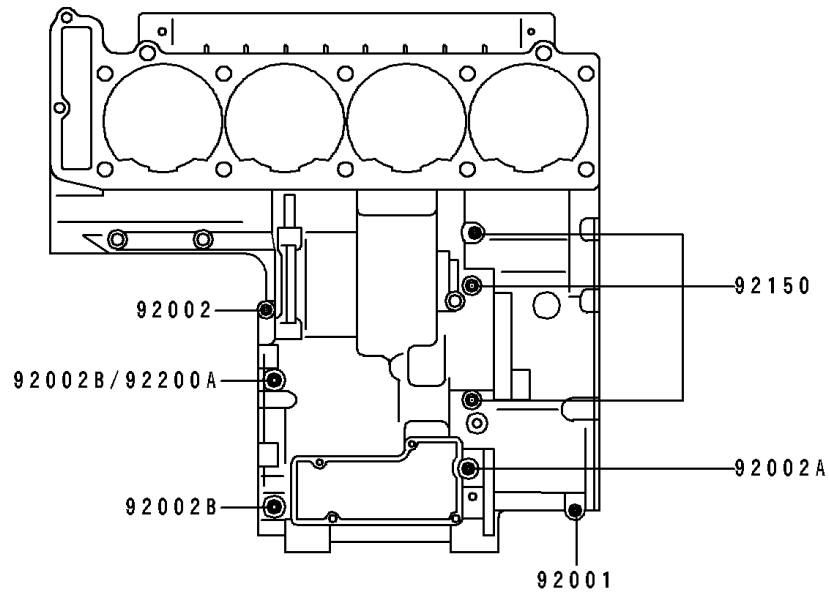

1996 GPZ 1100 ABS PARTS DIAGRAM

Crankcase Bolt Pattern

E1412

Upper Case

Lower Case

1996 GPZ 1100 ABS PARTS LIST

Crankcase Bolt Pattern

ITEM NAME	PART NUMBER	QUANTITY
BOLT,6X38 (Ref # 92001)	92001-1899	8
BOLT,6X55 (Ref # 92002)	92002-1054	1
BOLT,6X85 (Ref # 92002A)	92002-1306	1
BOLT,8X63 (Ref # 92002B)	92002-1308	2
BOLT,6X120 (Ref # 92002C)	92002-1654	3
BOLT,6X115 (Ref # 92150)	92150-1140	3
BOLT,9X90 (Ref # 92150A)	92150-1364	6
BOLT,9X140 (Ref # 92150B)	92150-1365	3
BOLT,7X38 (Ref # 92150C)	92150-1367	1
WASHER,9.5X18X1.2 (Ref # 92200)	92200-1037	3
WASHER,8.5X16X1.2 (Ref # 92200A)	92200-1063	1