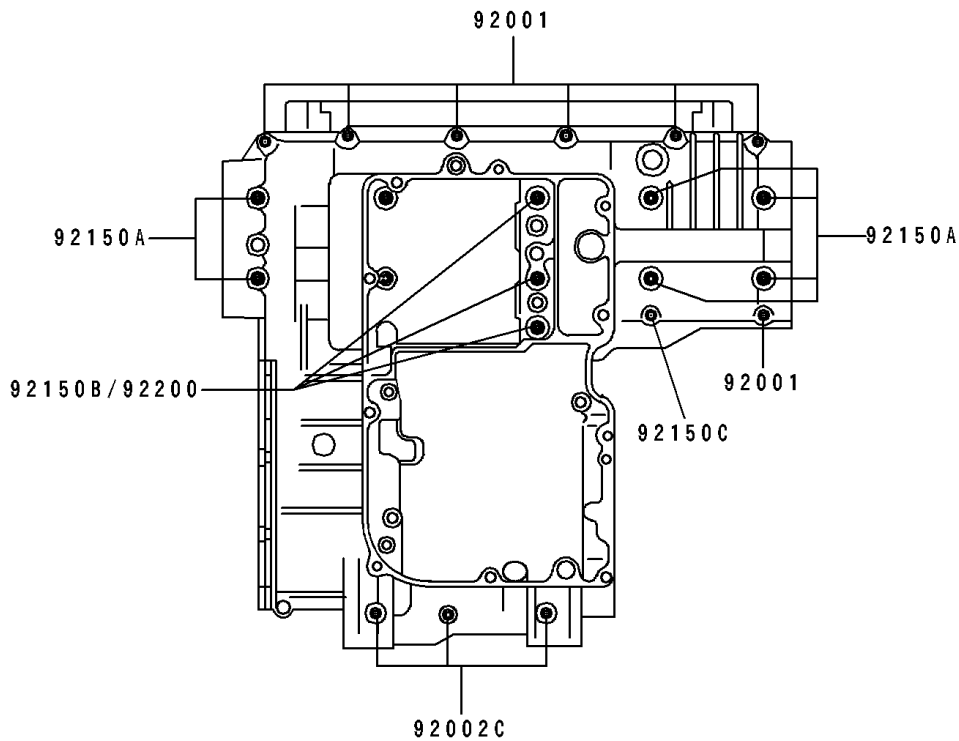

1996 GPZ 1100 ABS PARTS DIAGRAM

Crankcase Bolt Pattern

E1412

Upper Case

Lower Case

1996 GPZ 1100 ABS PARTS LIST

Crankcase Bolt Pattern

ITEM NAME	PART NUMBER	QUANTITY
BOLT,6X38 (Ref # 92001)	92001-1899	8
BOLT,6X55 (Ref # 92002)	92002-1054	1
BOLT,6X85 (Ref # 92002A)	92002-1306	1
BOLT,8X63 (Ref # 92002B)	92002-1308	2
BOLT,6X120 (Ref # 92002C)	92002-1654	3
BOLT,6X115 (Ref # 92150)	92150-1140	3
BOLT,9X90 (Ref # 92150A)	92150-1364	6
BOLT,9X140 (Ref # 92150B)	92150-1365	3
BOLT,7X38 (Ref # 92150C)	92150-1367	1
WASHER,9.5X18X1.2 (Ref # 92200)	92200-1037	3
WASHER,8.5X16X1.2 (Ref # 92200A)	92200-1063	1