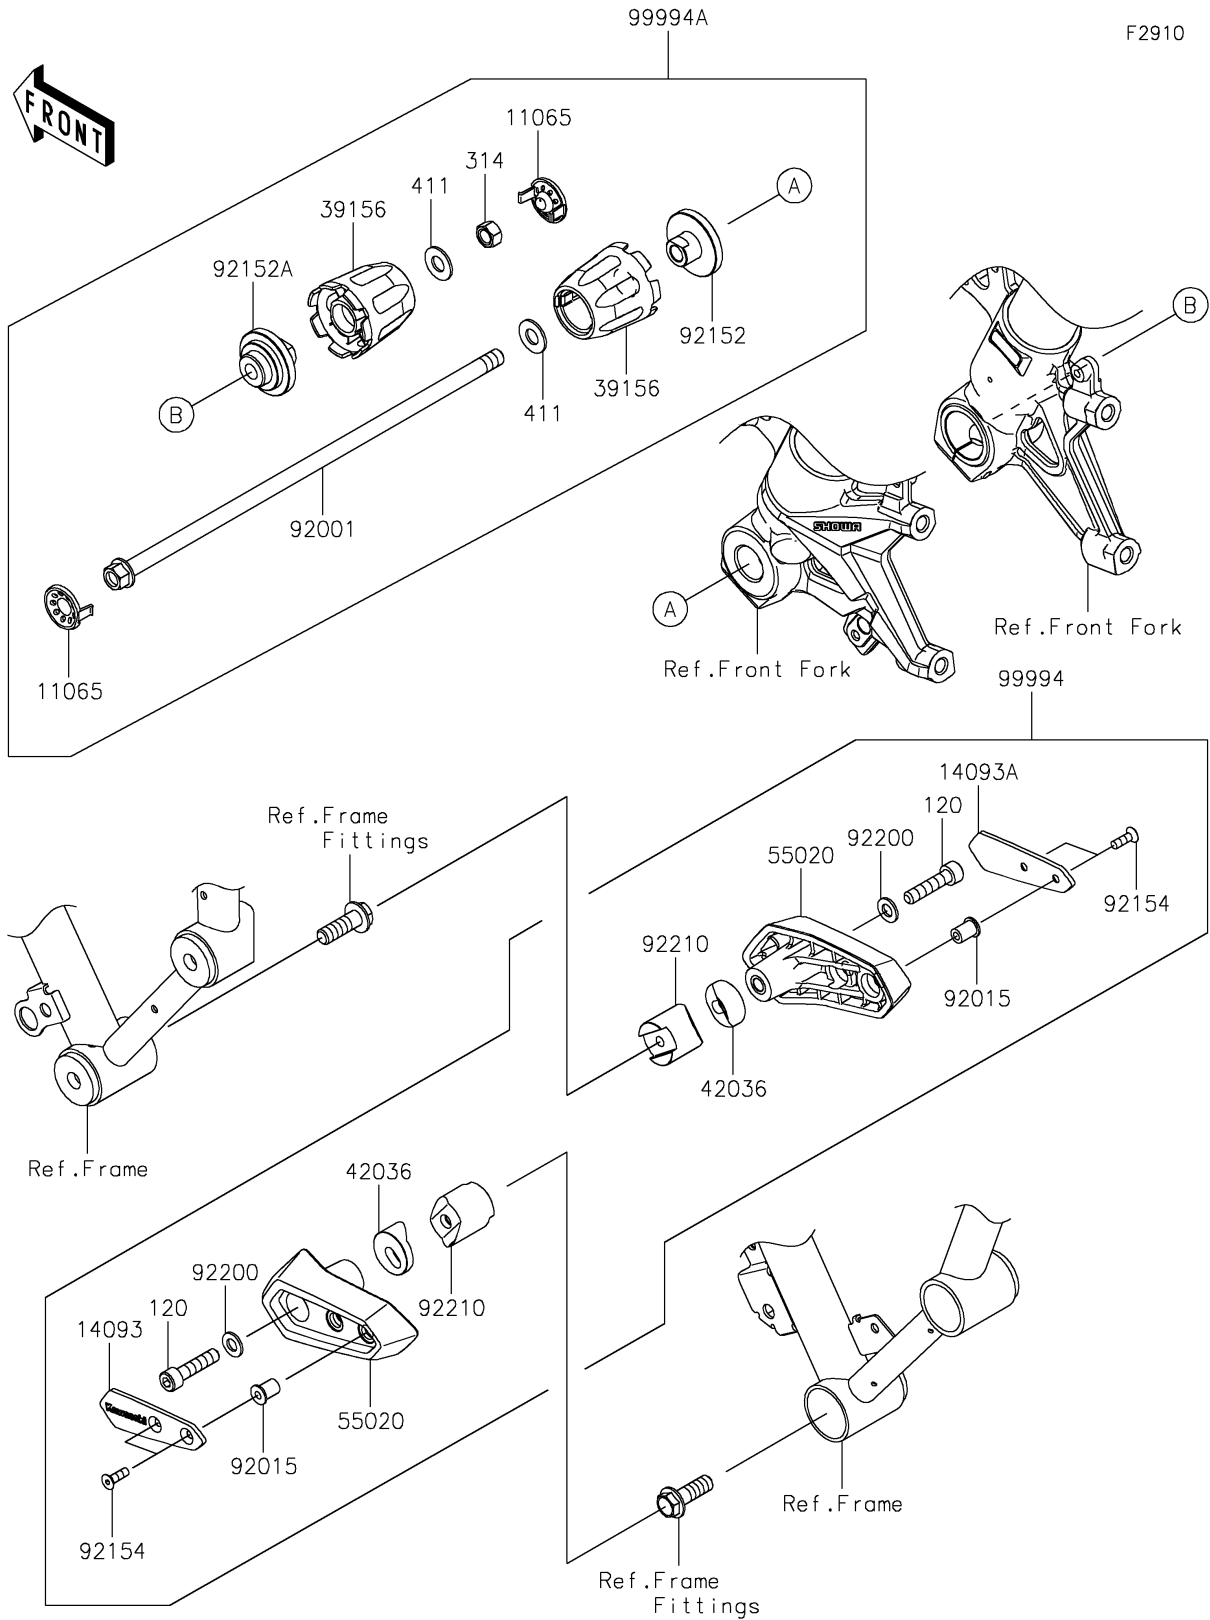

2022 Z H2 SE PARTS DIAGRAM

Accessory(Slider)

2022 Z H2 SE PARTS LIST

Accessory(Slider)

ITEM NAME	PART NUMBER	QUANTITY
CAP,B.SILVER (Ref # 11065)	11065-1313-54N	2
COVER,SLIDER,LH (Ref # 14093)	14093-0350	1
COVER,SLIDER,RH (Ref # 14093A)	14093-0351	1
PAD,AXLE SLIDER (Ref # 39156)	39156-2212	2
SLEEVE (Ref # 42036)	42036-0848	2
GUARD (Ref # 55020)	55020-1997	2
BOLT,FLANGED,10X325 (Ref # 92001)	92001-1654	1
NUT,WELL,5MM (Ref # 92015)	92015-1757	4
COLLAR,LH (Ref # 92152)	92152-2647	1
COLLAR,RH (Ref # 92152A)	92152-2648	1
BOLT,SOCKET,5X16 (Ref # 92154)	92154-1014	4
WASHER,8.4X16X1.6 (Ref # 92200)	92200-0807	2
NUT (Ref # 92210)	92210-1751	2
FRAME SLIDER (Ref # 99994)	99994-1384	1
FRONT AXLE SLIDER (Ref # 99994A)	99994-1385	1
BOLT-SOCKET,8X35 (Ref # 120)	120CB0835	2
NUT-HEX-FINE,10MM (Ref # 314)	314BA1000	1
WASHER-PLAIN,10MM (Ref # 411)	411AA1000	2