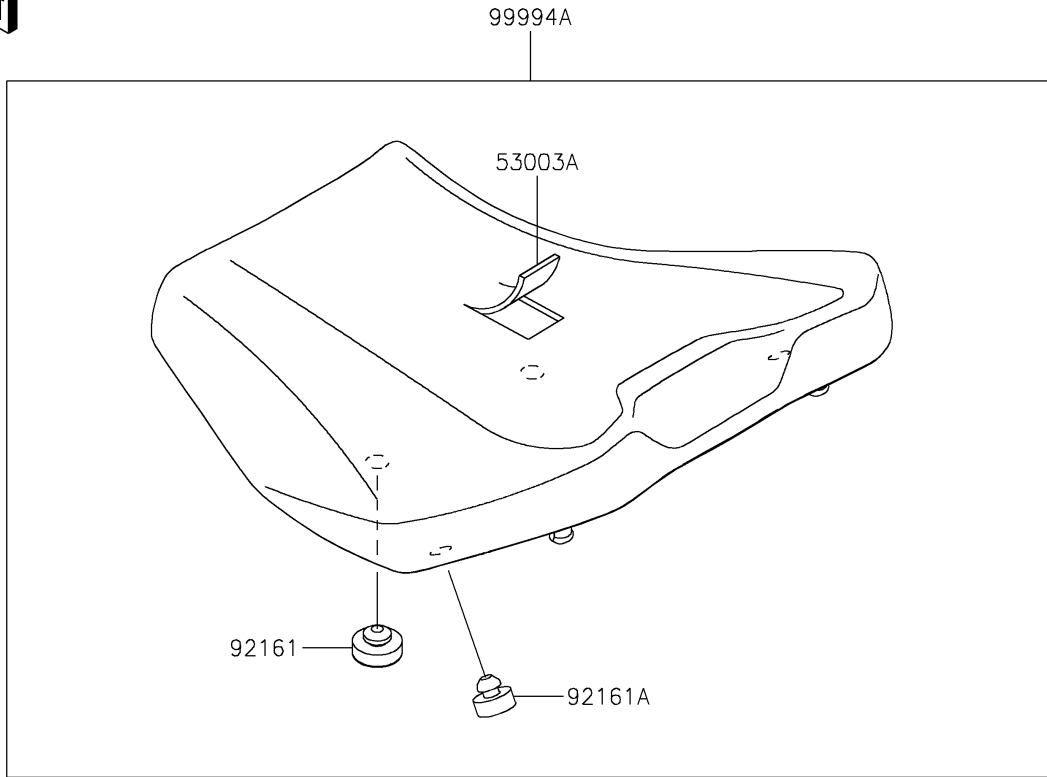

2022 Z H2 SE PARTS DIAGRAM

Accessory(Seat)

F2910D

2022 Z H2 SE PARTS LIST

Accessory(Seat)

ITEM NAME	PART NUMBER	QUANTITY
LEATHER,RR SEAT,BLACK (Ref # 53003)	53003-0510-MA	1
LEATHER,FR,BLACK (Ref # 53003A)	53003-0539-MA	1
DAMPER,SEAT,10X25X8 (Ref # 92161)	92161-0095	2
DAMPER,8X20X8 (Ref # 92161A)	92161-0223	2
DAMPER (Ref # 92161B)	92161-2324	2
RR-HIGH-SEAT (Ref # 99994)	99994-1488	1
COMFORT SEAT(FRONT),BLACK (Ref # 99994A)	99994-1708-MA	1