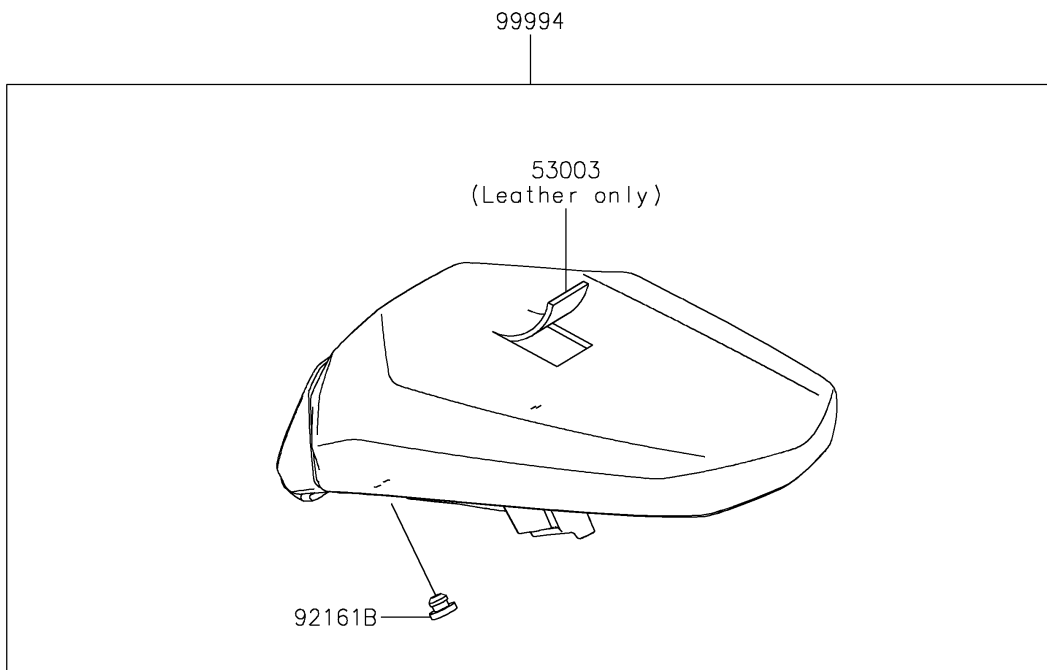

2022 Z H2 SE PARTS DIAGRAM

Accessory(Seat)

F2910D

2022 Z H2 SE PARTS LIST

Accessory(Seat)

ITEM NAME	PART NUMBER	QUANTITY
LEATHER,RR SEAT,BLACK (Ref # 53003)	53003-0510-MA	1
LEATHER,FR,BLACK (Ref # 53003A)	53003-0539-MA	1
DAMPER,SEAT,10X25X8 (Ref # 92161)	92161-0095	2
DAMPER,8X20X8 (Ref # 92161A)	92161-0223	2
DAMPER (Ref # 92161B)	92161-2324	2
RR-HIGH-SEAT (Ref # 99994)	99994-1488	1
COMFORT SEAT(FRONT),BLACK (Ref # 99994A)	99994-1708-MA	1