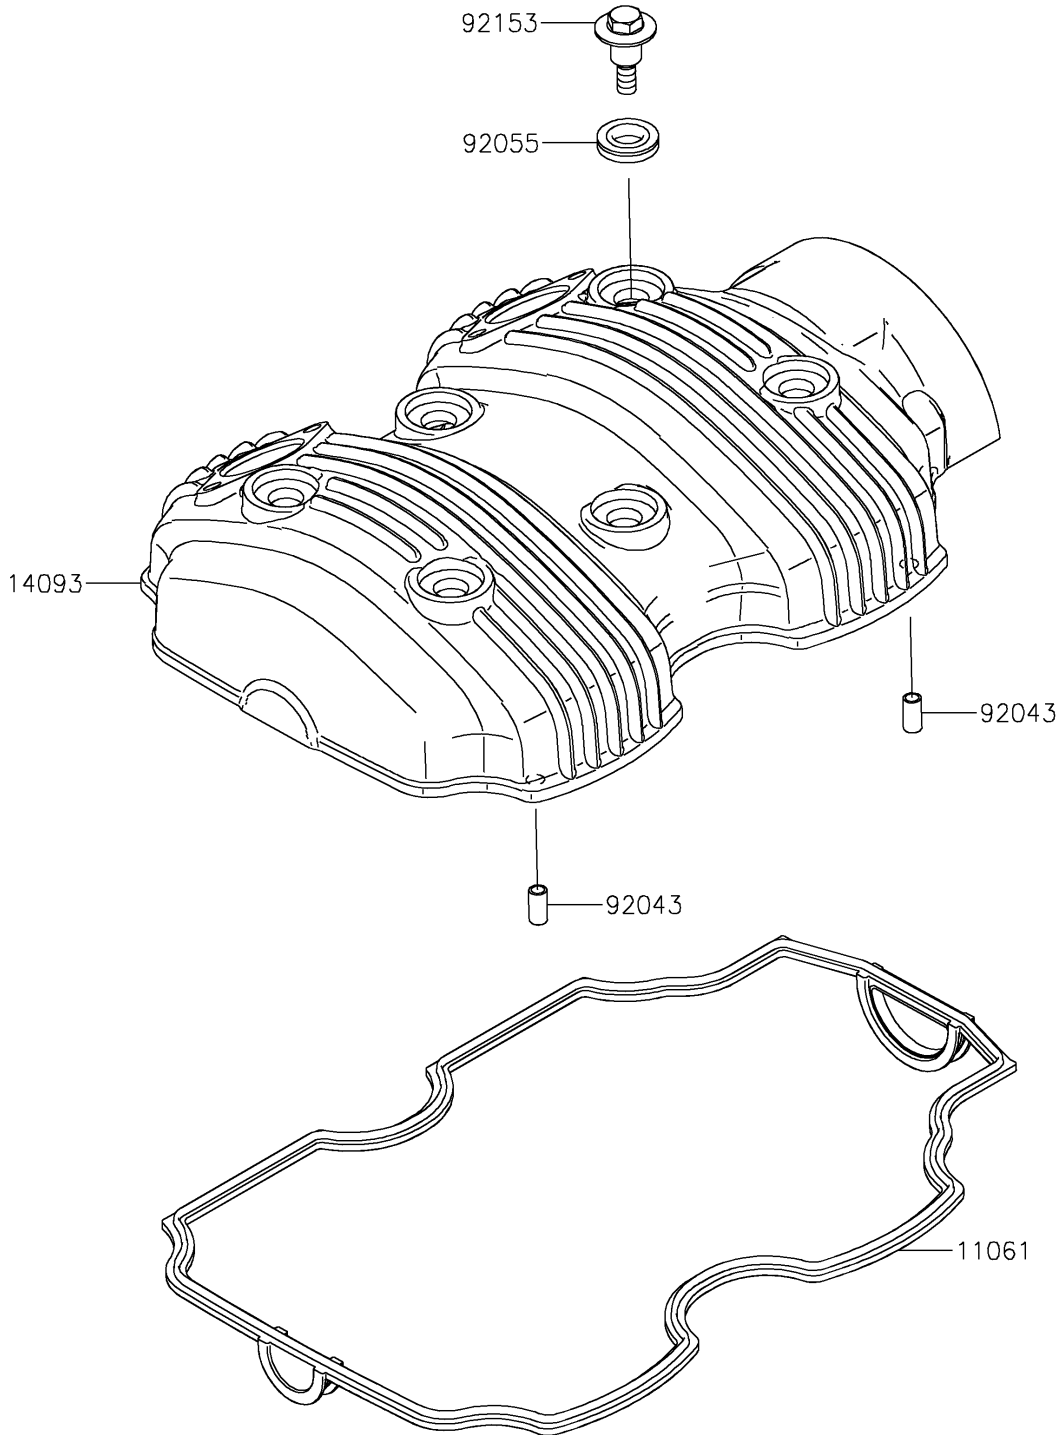

2022 W800 PARTS DIAGRAM

Cylinder Head Cover

E1112

2022 W800 PARTS LIST

Cylinder Head Cover

ITEM NAME	PART NUMBER	QUANTITY
GASKET,HEAD COVER (Ref # 11061)	11061-0990	1
COVER,HEAD (Ref # 14093)	14093-1016	1
PIN,4.2X6X12 (Ref # 92043)	92043-1262	2
RING-O (Ref # 92055)	92055-0820	6
BOLT,HEAD COVER (Ref # 92153)	92153-0793	6