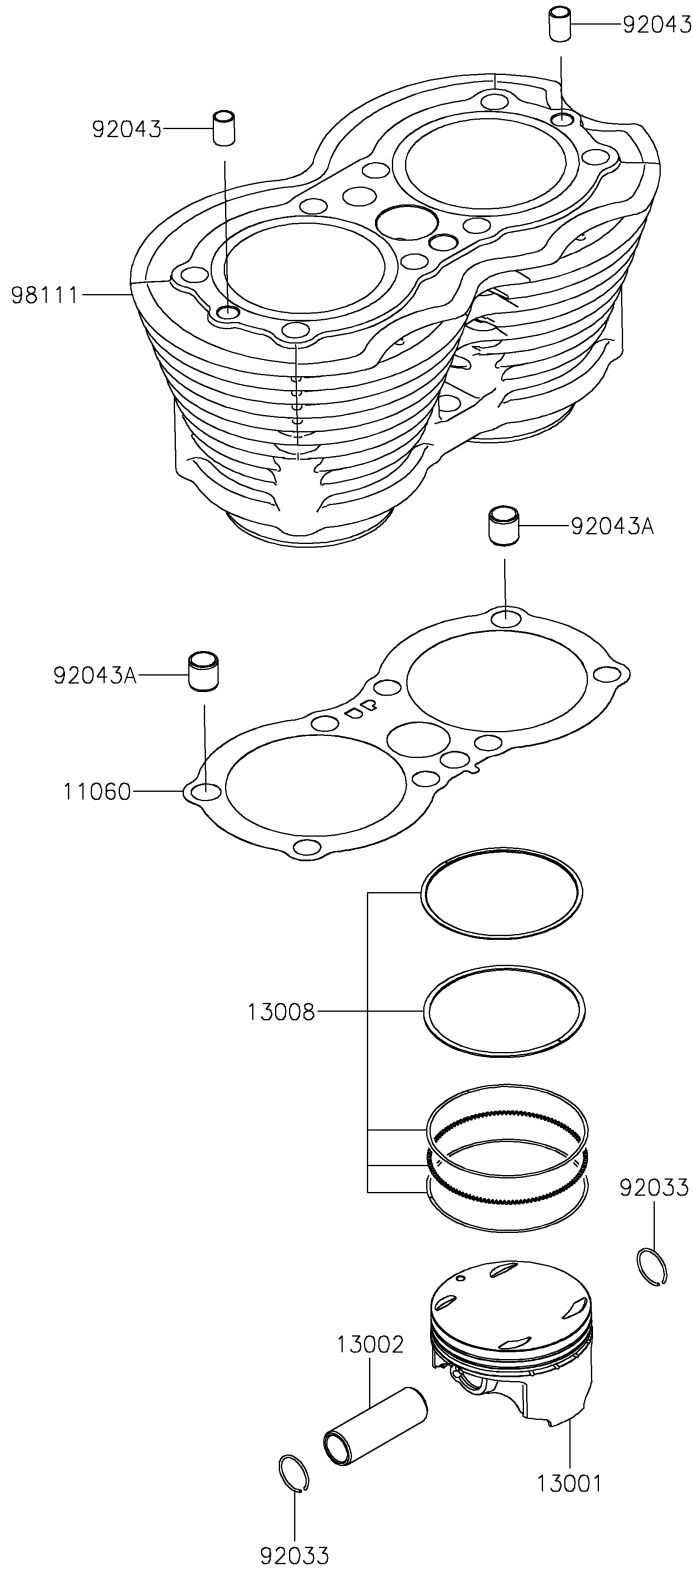

2023 W800 PARTS DIAGRAM

Cylinder/Piston(s)

E1120

2023 W800 PARTS LIST

Cylinder/Piston(s)

ITEM NAME	PART NUMBER	QUANTITY
GASKET,CYLINDER BASE (Ref # 11060)	11060-1889	1
PISTON-ENGINE (Ref # 13001)	13001-0812	2
PIN-PISTON (Ref # 13002)	13002-1086	2
RING-SET-PISTON (Ref # 13008)	13008-0587	2
RING-SNAP,20.5X1.2 (Ref # 92033)	92033-1099	4
PIN,DOWEL,10X14 (Ref # 92043)	92043-1037	2
PIN,11.5X14X14 (Ref # 92043A)	92043-1279	2
CYLINDER-COMP-ENGINE (Ref # 98111)	98111-0047	1