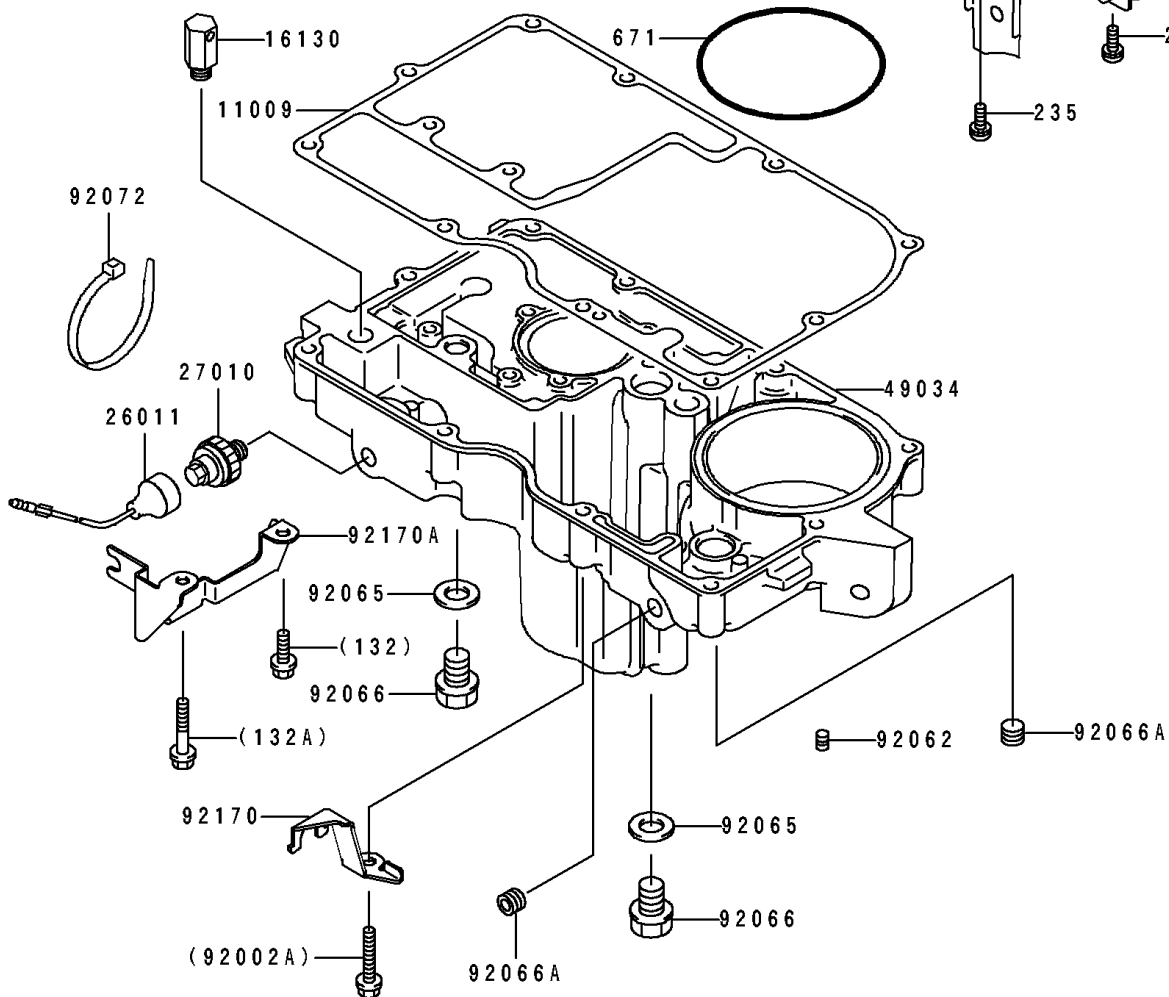

1996 GPZ 1100 ABS PARTS DIAGRAM

Breather Cover/Oil Pan

E1432

1996 GPZ 1100 ABS PARTS LIST

Breather Cover/Oil Pan

ITEM NAME	PART NUMBER	QUANTITY
GASKET,OIL PAN (Ref # 11009)	11009-1981	1
GASKET,BREATHER BODY (Ref # 11060)	11060-1339	1
PLATE,BREATHER (Ref # 13169)	13169-1967	1
BODY-BREATHER (Ref # 14070)	14070-1084	1
VALVE-ASSY-RELIEF (Ref # 16130)	16130-1058	1
SEPARATOR,OIL (Ref # 16165)	16165-1053	1
WIRE-LEAD (Ref # 26011)	26011-1371	1
SWITCH,OIL PRESSURE (Ref # 27010)	27010-1313	1
PAN-OIL (Ref # 49034)	49034-1118	1
BOLT,6X25 (Ref # 92002)	92002-1344	2
BOLT,6X40 (Ref # 92002A)	92002-1345	2
NOZZLE,6X8,BLACK (Ref # 92062)	92062-1079	1
GASKET,12X22X2,DRAIN PLUG (Ref # 92065)	92065-097	2
PLUG,OIL DRAIN,12X15 (Ref # 92066)	92066-1174	2
PLUG,OIL LINE,1/8X7 (Ref # 92066A)	92066-1342	2
BAND,L=185 (Ref # 92072)	92072-1195	1
CLAMP,OIL TUBE (Ref # 92170)	92170-1188	1
CLAMP,OIL TUBE (Ref # 92170A)	92170-1189	1
BOLT-FLANGED,6X25 (Ref # 130)	130P0625	4
BOLT-FLANGED-SMALL (Ref # 132)	132J0625	2
BOLT-FLANGED-SMALL,6X40 (Ref # 132A)	132J0640	4
SCREW-PAN-WP-CROS (Ref # 235)	235B0610	2
O RING,90MM (Ref # 671)	671B2590	1