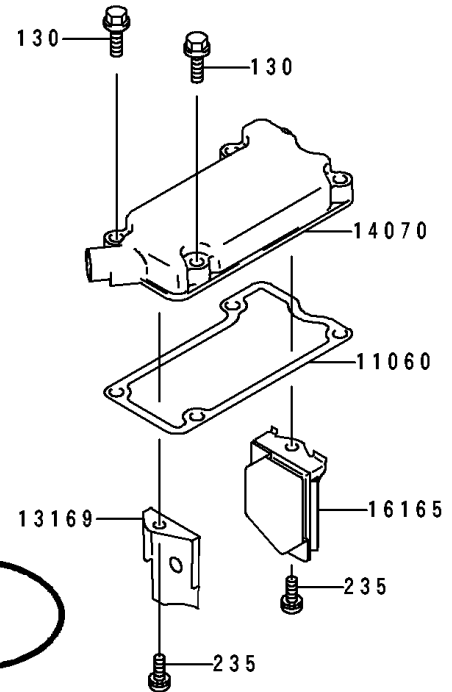

1996 GPZ 1100 ABS PARTS DIAGRAM

Breather Cover/Oil Pan

E1432

1996 GPZ 1100 ABS PARTS LIST

Breather Cover/Oil Pan

ITEM NAME	PART NUMBER	QUANTITY
GASKET,OIL PAN (Ref # 11009)	11009-1981	1
GASKET,BREATHER BODY (Ref # 11060)	11060-1339	1
PLATE,BREATHER (Ref # 13169)	13169-1967	1
BODY-BREATHER (Ref # 14070)	14070-1084	1
VALVE-ASSY-RELIEF (Ref # 16130)	16130-1058	1
SEPARATOR,OIL (Ref # 16165)	16165-1053	1
WIRE-LEAD (Ref # 26011)	26011-1371	1
SWITCH,OIL PRESSURE (Ref # 27010)	27010-1313	1
PAN-OIL (Ref # 49034)	49034-1118	1
BOLT,6X25 (Ref # 92002)	92002-1344	2
BOLT,6X40 (Ref # 92002A)	92002-1345	2
NOZZLE,6X8,BLACK (Ref # 92062)	92062-1079	1
GASKET,12X22X2,DRAIN PLUG (Ref # 92065)	92065-097	2
PLUG,OIL DRAIN,12X15 (Ref # 92066)	92066-1174	2
PLUG,OIL LINE,1/8X7 (Ref # 92066A)	92066-1342	2
BAND,L=185 (Ref # 92072)	92072-1195	1
CLAMP,OIL TUBE (Ref # 92170)	92170-1188	1
CLAMP,OIL TUBE (Ref # 92170A)	92170-1189	1
BOLT-FLANGED,6X25 (Ref # 130)	130P0625	4
BOLT-FLANGED-SMALL (Ref # 132)	132J0625	2
BOLT-FLANGED-SMALL,6X40 (Ref # 132A)	132J0640	4
SCREW-PAN-WP-CROS (Ref # 235)	235B0610	2
O RING,90MM (Ref # 671)	671B2590	1