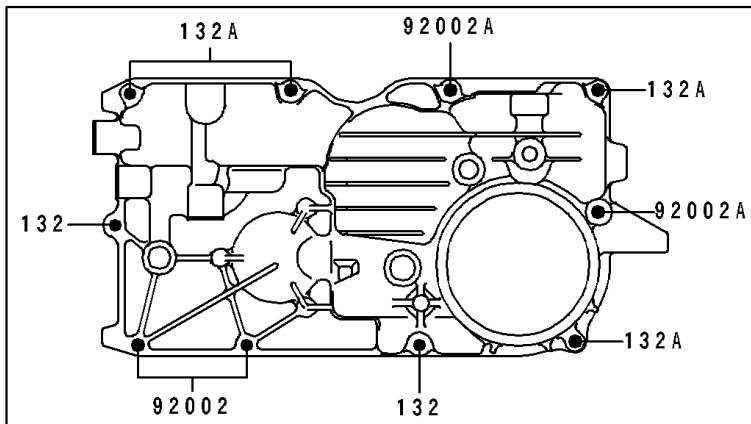

1996 GPZ 1100 ABS PARTS DIAGRAM

Breather Cover/Oil Pan

E1432

1996 GPZ 1100 ABS PARTS LIST

Breather Cover/Oil Pan

ITEM NAME	PART NUMBER	QUANTITY
GASKET,OIL PAN (Ref # 11009)	11009-1981	1
GASKET,BREATHER BODY (Ref # 11060)	11060-1339	1
PLATE,BREATHER (Ref # 13169)	13169-1967	1
BODY-BREATHER (Ref # 14070)	14070-1084	1
VALVE-ASSY-RELIEF (Ref # 16130)	16130-1058	1
SEPARATOR,OIL (Ref # 16165)	16165-1053	1
WIRE-LEAD (Ref # 26011)	26011-1371	1
SWITCH,OIL PRESSURE (Ref # 27010)	27010-1313	1
PAN-OIL (Ref # 49034)	49034-1118	1
BOLT,6X25 (Ref # 92002)	92002-1344	2
BOLT,6X40 (Ref # 92002A)	92002-1345	2
NOZZLE,6X8,BLACK (Ref # 92062)	92062-1079	1
GASKET,12X22X2,DRAIN PLUG (Ref # 92065)	92065-097	2
PLUG,OIL DRAIN,12X15 (Ref # 92066)	92066-1174	2
PLUG,OIL LINE,1/8X7 (Ref # 92066A)	92066-1342	2
BAND,L=185 (Ref # 92072)	92072-1195	1
CLAMP,OIL TUBE (Ref # 92170)	92170-1188	1
CLAMP,OIL TUBE (Ref # 92170A)	92170-1189	1
BOLT-FLANGED,6X25 (Ref # 130)	130P0625	4
BOLT-FLANGED-SMALL (Ref # 132)	132J0625	2
BOLT-FLANGED-SMALL,6X40 (Ref # 132A)	132J0640	4
SCREW-PAN-WP-CROS (Ref # 235)	235B0610	2
O RING,90MM (Ref # 671)	671B2590	1