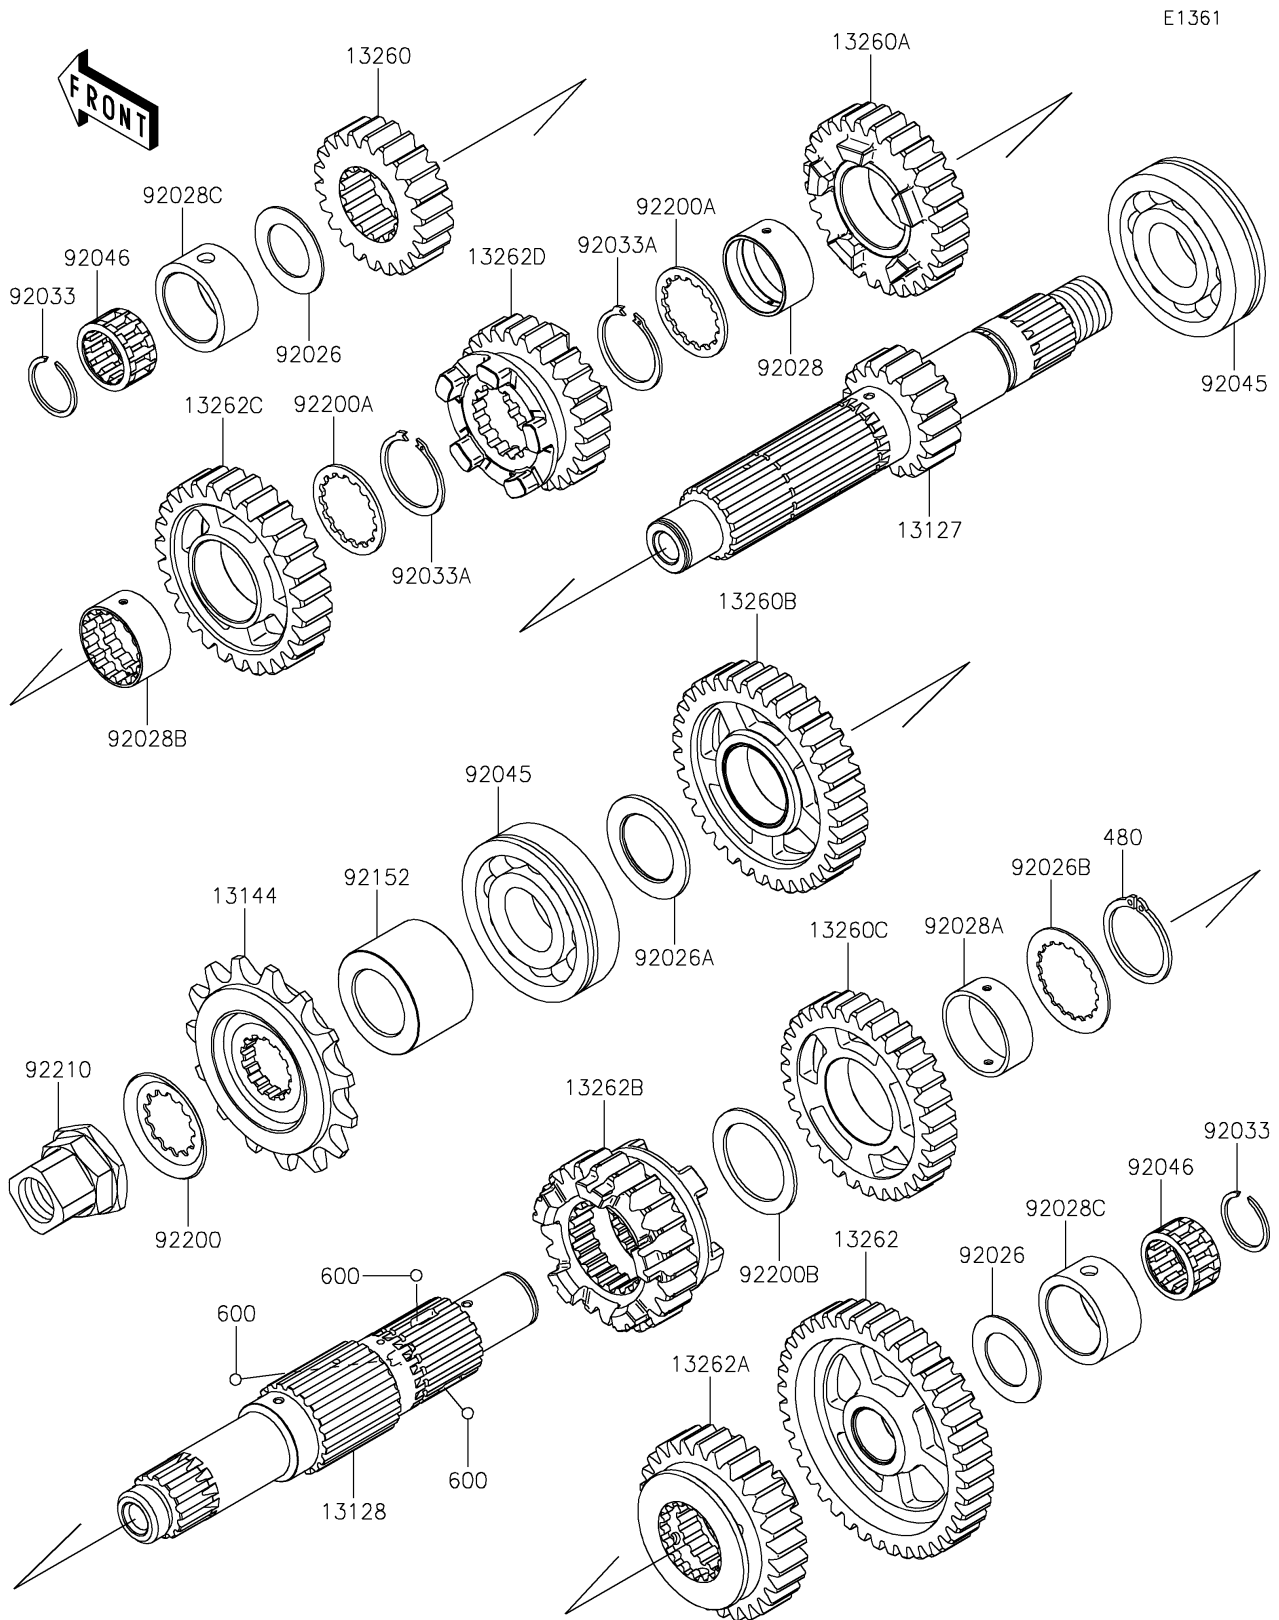

# 2024 W800 ABS PARTS DIAGRAM

## Transmission

### Transmission

ITEM NAME	PART NUMBER	QUANTITY
SHAFT-TRANSMISSION INPUT (Ref # 13127)	13127-0087	1
SHAFT-TRANSMISSION OUTPUT (Ref # 13128)	13128-0063	1
SPROCKET-OUTPUT,15T (Ref # 13144)	13144-0554	1
GEAR,INPUT 2ND,22T (Ref # 13260)	13260-1783	1
GEAR,INPUT 4TH,28T (Ref # 13260A)	13260-1785	1
GEAR,OUTPUT 2ND,35T (Ref # 13260B)	13260-1788	1
GEAR,OUTPUT 3RD,31T (Ref # 13260C)	13260-1789	1
GEAR,OUTPUT LOW,40T (Ref # 13262)	13262-0843	1
GEAR,OUTPUT 4TH,28T (Ref # 13262A)	13262-0845	1
GEAR,OUTPUT TOP,23T (Ref # 13262B)	13262-0846	1
GEAR,INPUT 5TH,27T (Ref # 13262C)	13262-1385	1
GEAR,INPUT 3RD,25T (Ref # 13262D)	13262-1458	1
SPACER,20.5X33X1.0 (Ref # 92026)	92026-1528	2
SPACER,25.3X39X2.0 (Ref # 92026A)	92026-1529	1
SPACER,TOOTHED,28X30X2.0 (Ref # 92026B)	92026-1530	1
BUSHING,INPUT GEAR (Ref # 92028)	92028-1449	1
BUSHING,OUTPUT GEAR (Ref # 92028A)	92028-1707	1
BUSHING,INPUT TOP GEAR (Ref # 92028B)	92028-1752	1
BUSHING,26X34X16.6 (Ref # 92028C)	92028-180	2
RING-SNAP,20MM (Ref # 92033)	92033-015	2
RING-SNAP,25.9X30.6X1.2 (Ref # 92033A)	92033-1037	2
BEARING-BALL,6305N2SH2 (Ref # 92045)	92045-1224	2
BEARING-NEEDLE,KMJ20X26X13.8X1 (Ref # 92046)	92046-1185	2
COLLAR,SPROCKET (Ref # 92152)	92152-1148	1
WASHER (Ref # 92200)	92200-0863	1
WASHER,28.5X34.0X1.5 (Ref # 92200A)	92200-1240	2
WASHER,29.9X40X1.5 (Ref # 92200B)	92200-1278	1
NUT,SPROCKET (Ref # 92210)	92210-1098	1
CIRCLIP (Ref # 480)	480J2900	1

## 2024 W800 ABS PARTS LIST

Transmission

ITEM NAME	PART NUMBER	QUANTITY
BALL-STEEL,5/32 (Ref # 600)	600A0500	3