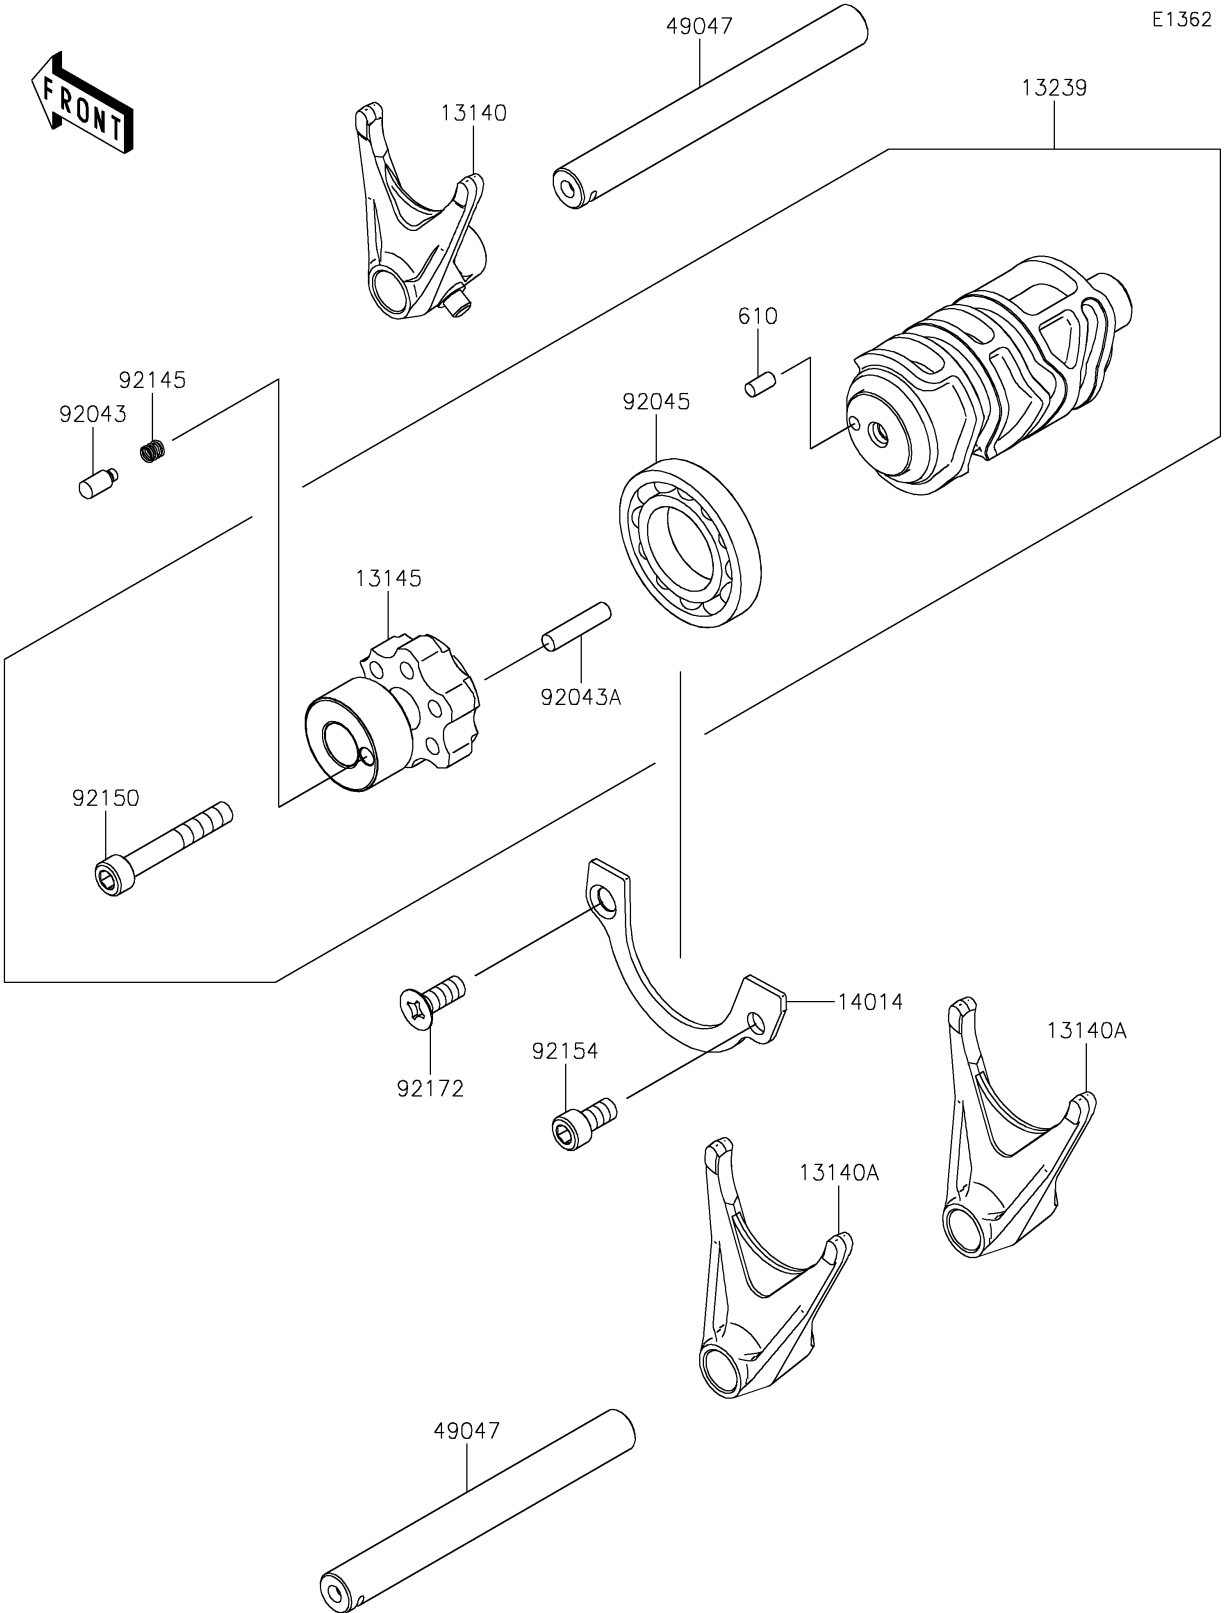

# 2022 W800 PARTS DIAGRAM

## Gear Change Drum/Shift Fork(s)

### Gear Change Drum/Shift Fork(s)

ITEM NAME	PART NUMBER	QUANTITY
FORK-SHIFT,INPUT 3RD (Ref # 13140)	13140-1282	1
FORK-SHIFT,OUTPUT 4TH&TOP (Ref # 13140A)	13140-1283	2
CAM-CHANGE DRUM (Ref # 13145)	13145-1083	1
DRUM-ASSY-CHANGE (Ref # 13239)	13239-0557	1
PLATE-POSITION (Ref # 14014)	14014-1141	1
ROD-SHIFT (Ref # 49047)	49047-1102	2
PIN (Ref # 92043)	92043-0712	1
PIN,5X21.8 (Ref # 92043A)	92043-1518	6
BEARING-BALL,16005 (Ref # 92045)	92045-1045	1
SPRING (Ref # 92145)	92145-1414	1
BOLT,SOCKET,6X40 (Ref # 92150)	92150-1958	1
BOLT,SOCKET,6X12 (Ref # 92154)	92154-0483	1
SCREW,6X16 (Ref # 92172)	92172-0503	1
ROLLER,4X8 (Ref # 610)	610A0408	1