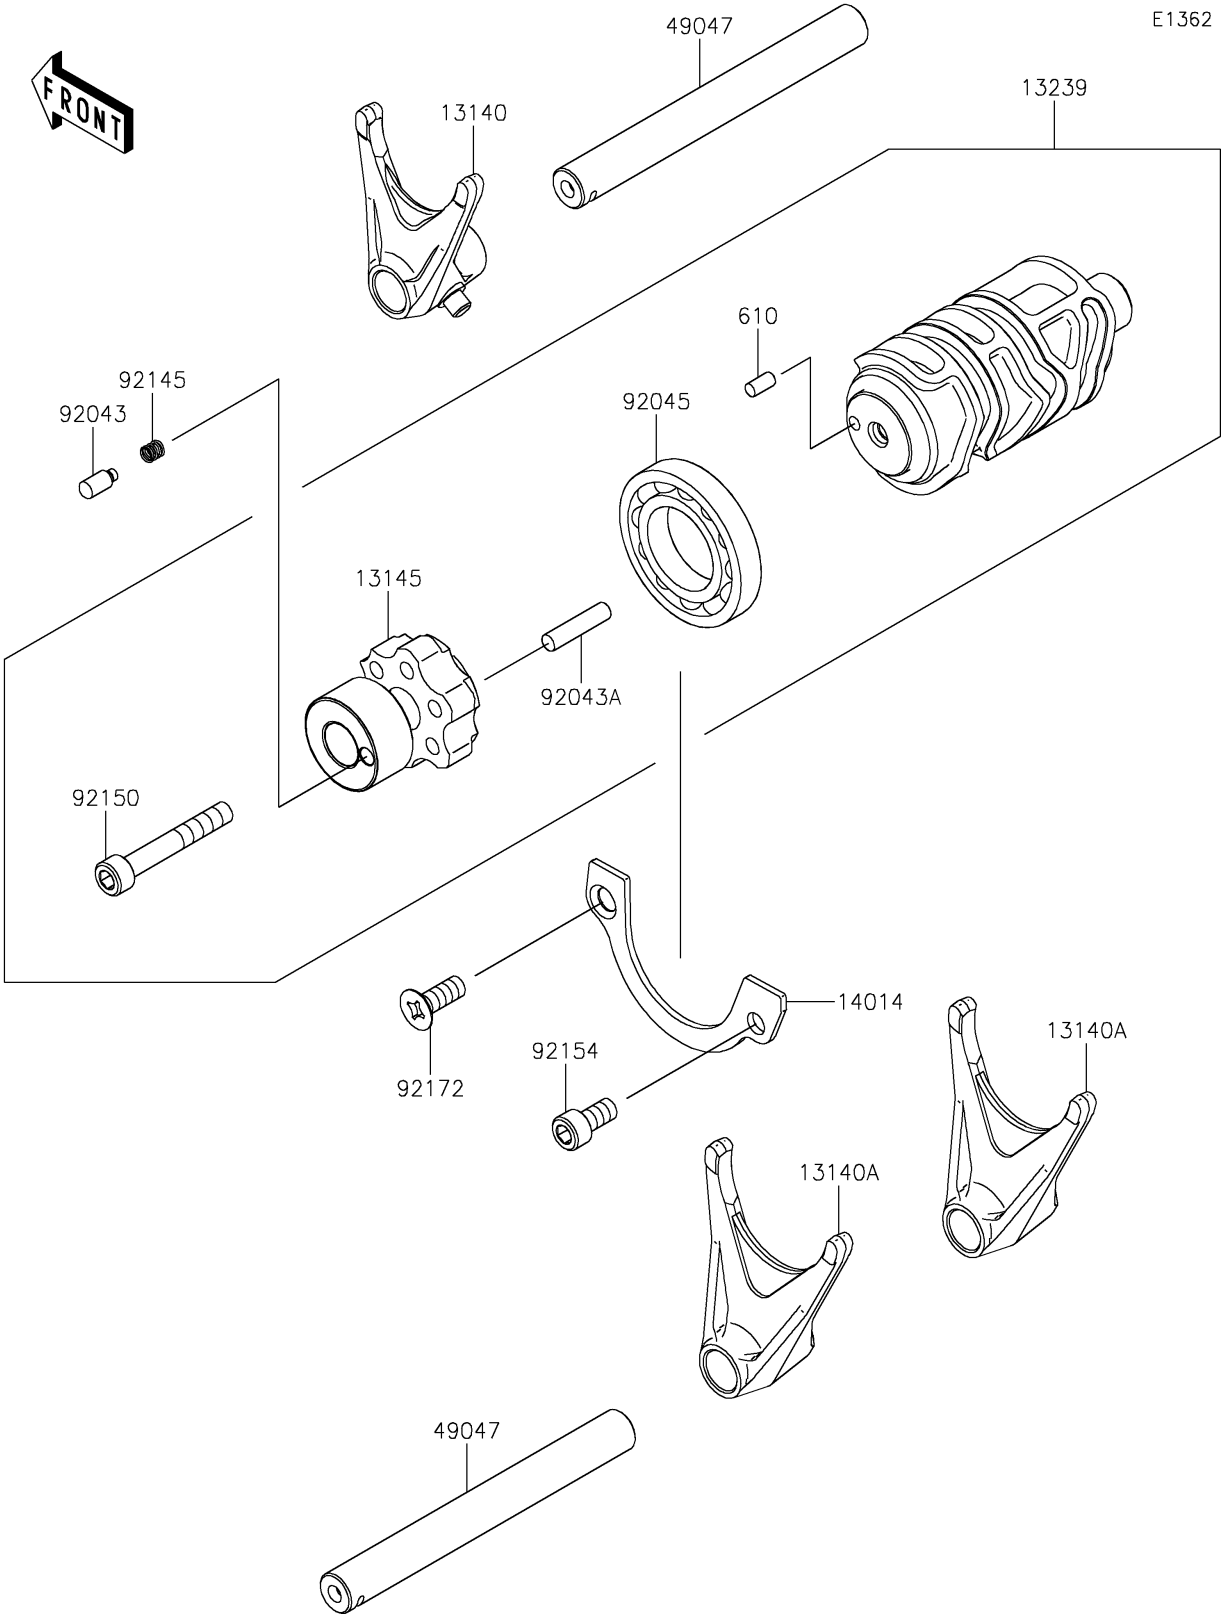

2024 W800 PARTS DIAGRAM

Gear Change Drum/Shift Fork(s)

2024 W800 PARTS LIST

Gear Change Drum/Shift Fork(s)

ITEM NAME	PART NUMBER	QUANTITY
FORK-SHIFT,INPUT 3RD (Ref # 13140)	13140-1282	1
FORK-SHIFT,OUTPUT 4TH&TOP (Ref # 13140A)	13140-1283	2
CAM-CHANGE DRUM (Ref # 13145)	13145-1083	1
DRUM-ASSY-CHANGE (Ref # 13239)	13239-0557	1
PLATE-POSITION (Ref # 14014)	14014-1141	1
ROD-SHIFT (Ref # 49047)	49047-1102	2
PIN (Ref # 92043)	92043-0712	1
PIN,5X21.8 (Ref # 92043A)	92043-1518	6
BEARING-BALL,16005 (Ref # 92045)	92045-1045	1
SPRING (Ref # 92145)	92145-1414	1
BOLT,SOCKET,6X40 (Ref # 92150)	92150-1958	1
BOLT,SOCKET,6X12 (Ref # 92154)	92154-0483	1
SCREW,6X16 (Ref # 92172)	92172-0503	1
ROLLER,4X8 (Ref # 610)	610A0408	1