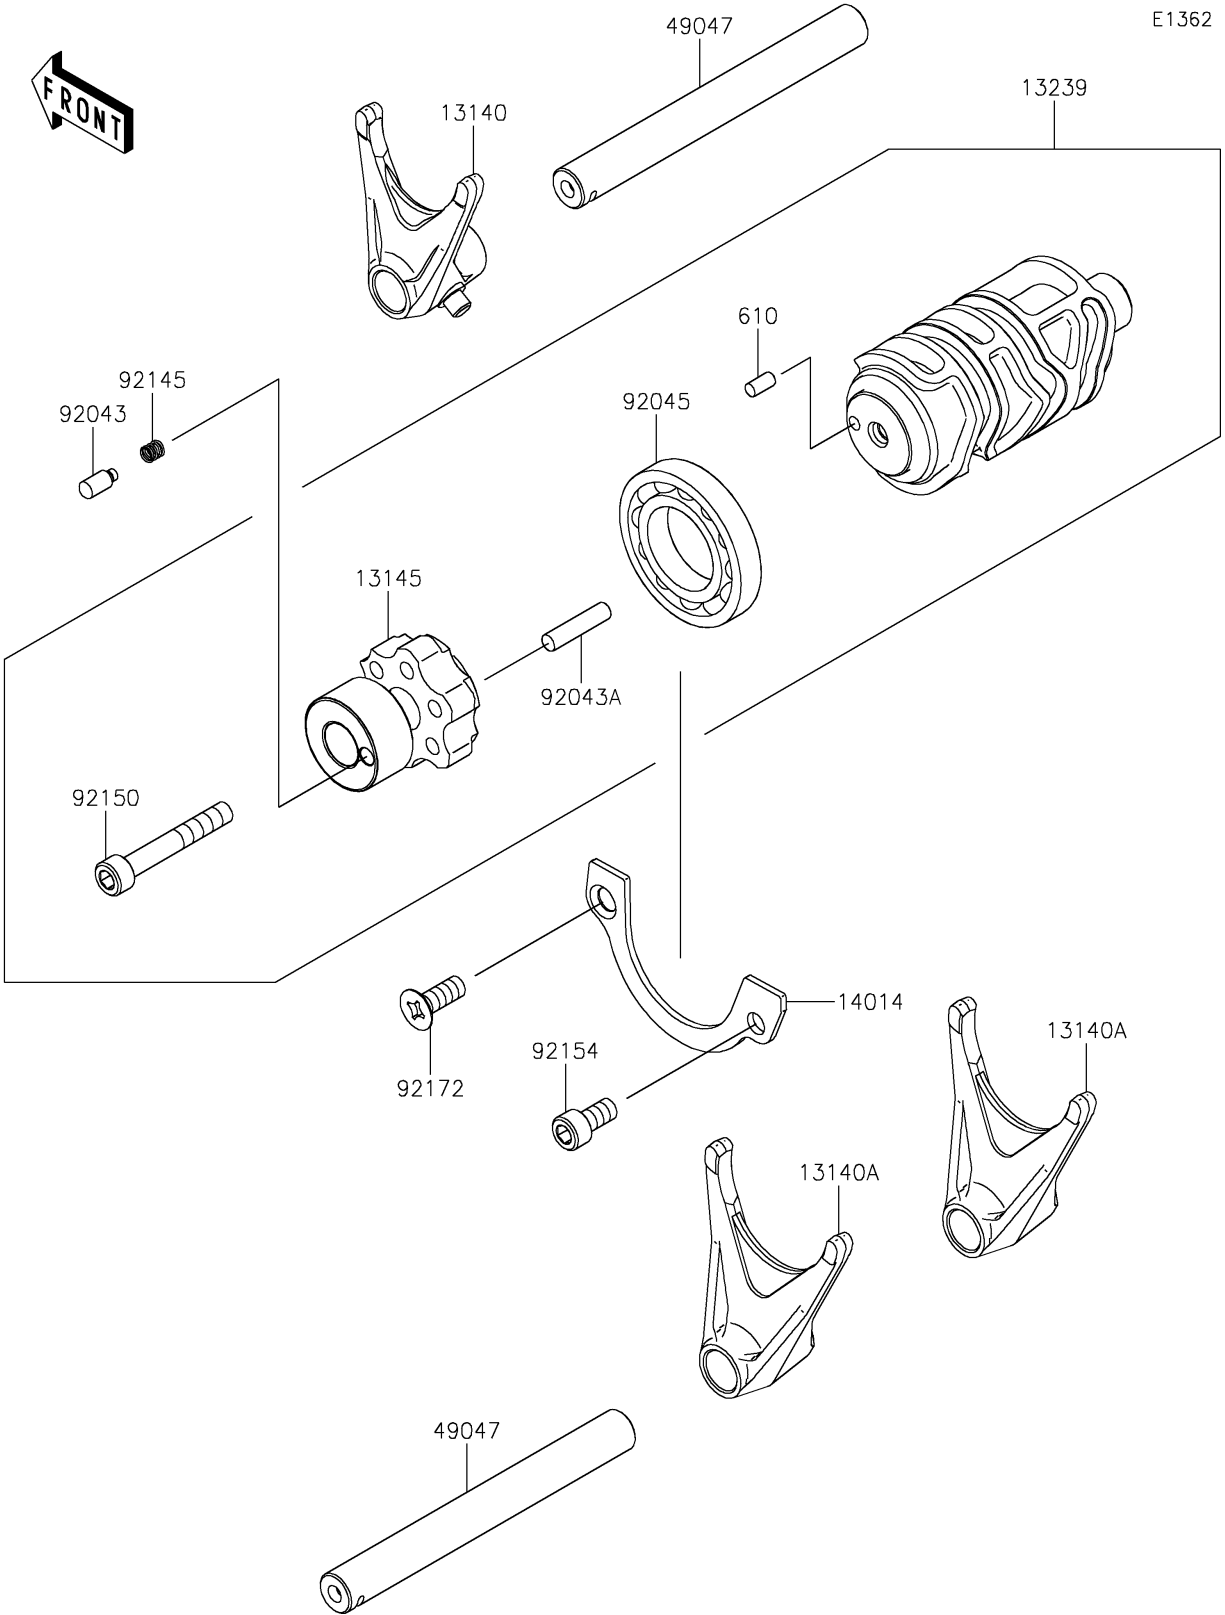

# 2025 W800 PARTS DIAGRAM

Gear Change Drum/Shift Fork(s)

### Gear Change Drum/Shift Fork(s)

ITEM NAME	PART NUMBER	QUANTITY
FORK-SHIFT,INPUT 3RD (Ref # 13140)	13140-1282	1
FORK-SHIFT,OUTPUT 4TH&TOP (Ref # 13140A)	13140-1283	2
CAM-CHANGE DRUM (Ref # 13145)	13145-1083	1
DRUM-ASSY-CHANGE (Ref # 13239)	13239-0557	1
PLATE-POSITION (Ref # 14014)	14014-1141	1
ROD-SHIFT (Ref # 49047)	49047-1102	2
PIN (Ref # 92043)	92043-0712	1
PIN,5X21.8 (Ref # 92043A)	92043-1518	6
BEARING-BALL,16005 (Ref # 92045)	92045-1045	1
SPRING (Ref # 92145)	92145-1414	1
BOLT,SOCKET,6X40 (Ref # 92150)	92150-1958	1
BOLT,SOCKET,6X12 (Ref # 92154)	92154-0483	1
SCREW,6X16 (Ref # 92172)	92172-0503	1
ROLLER,4X8 (Ref # 610)	610A0408	1