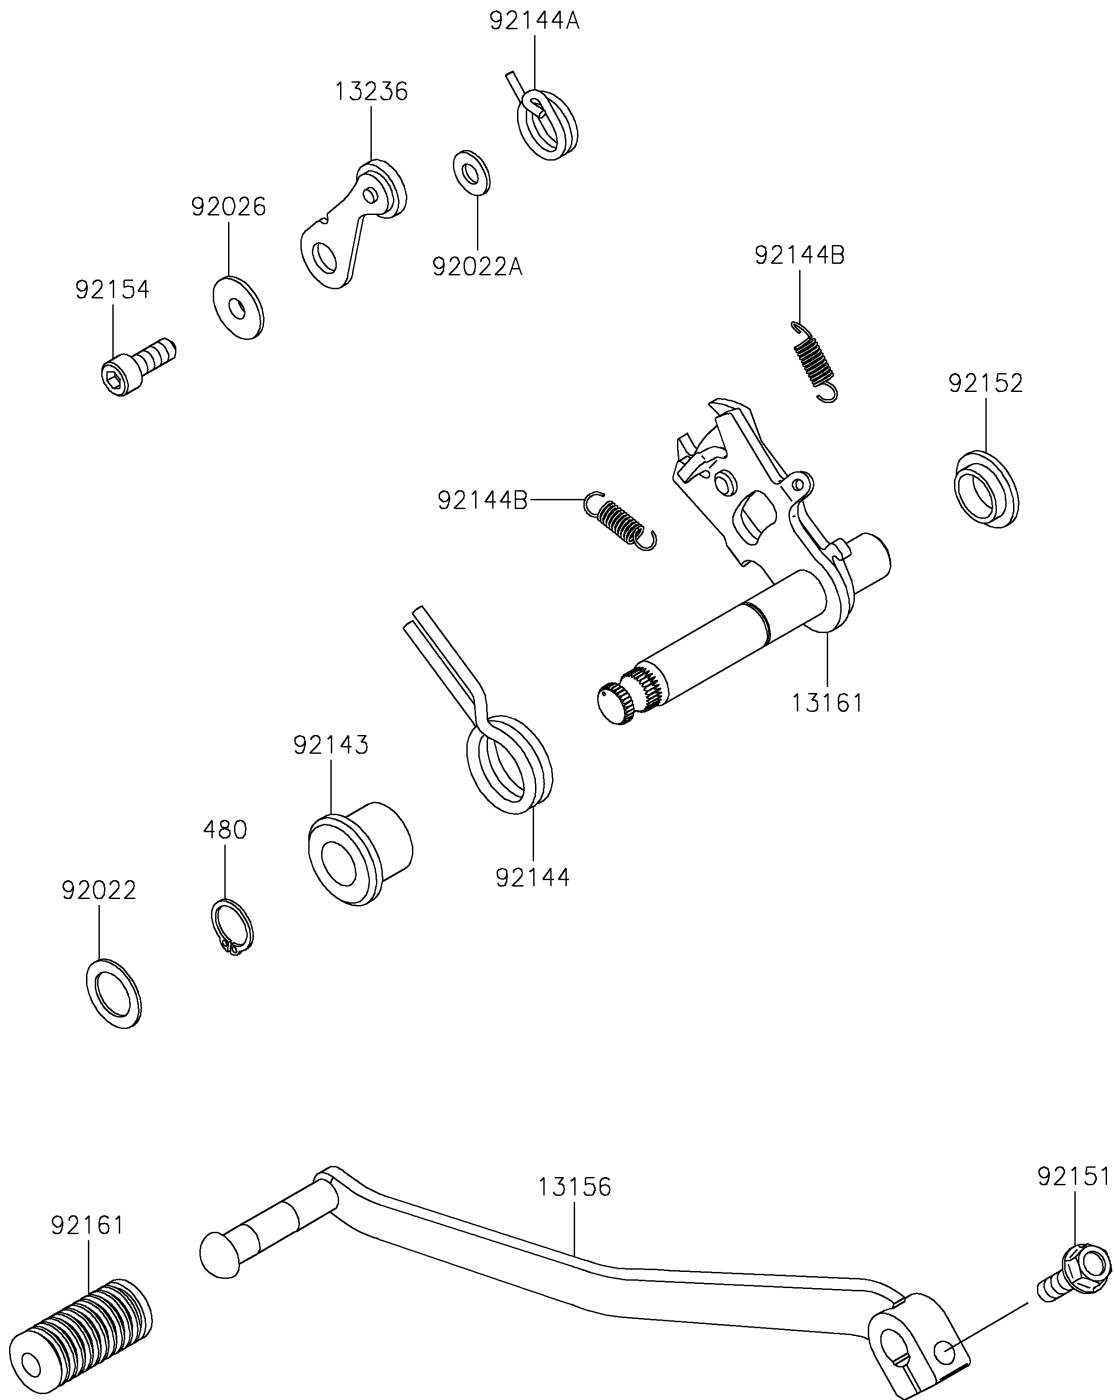

2022 W800 PARTS DIAGRAM

Gear Change Mechanism

E1370

2022 W800 PARTS LIST

Gear Change Mechanism

ITEM NAME	PART NUMBER	QUANTITY
LEVER-CHANGE,PEDAL (Ref # 13156)	13156-0568	1
LEVER-COMP-CHANGE SHAFT (Ref # 13161)	13161-0558	1
LEVER-COMP,POSITION (Ref # 13236)	13236-1253	1
WASHER,13.3X20X1 (Ref # 92022)	92022-1496	1
WASHER,6X12.8X1.2 (Ref # 92022A)	92022-1827	1
SPACER (Ref # 92026)	92026-1217	1
COLLAR,RETURN SPRING (Ref # 92143)	92143-1498	1
SPRING,CHANGE SHAFT RETURN (Ref # 92144)	92144-1628	1
SPRING,LEVER POSITION (Ref # 92144A)	92144-1873	1
SPRING,CHANGE LEVER (Ref # 92144B)	92144-1975	2
BOLT,FLANGED,6X20 (Ref # 92151)	92151-1226	1
COLLAR (Ref # 92152)	92152-1075	1
BOLT,SOCKET,6X16 (Ref # 92154)	92154-0484	1
DAMPER,CHANGE PEDAL (Ref # 92161)	92161-2389	1
CIRCLIP-TYPE-C,13MM (Ref # 480)	480J1300	1