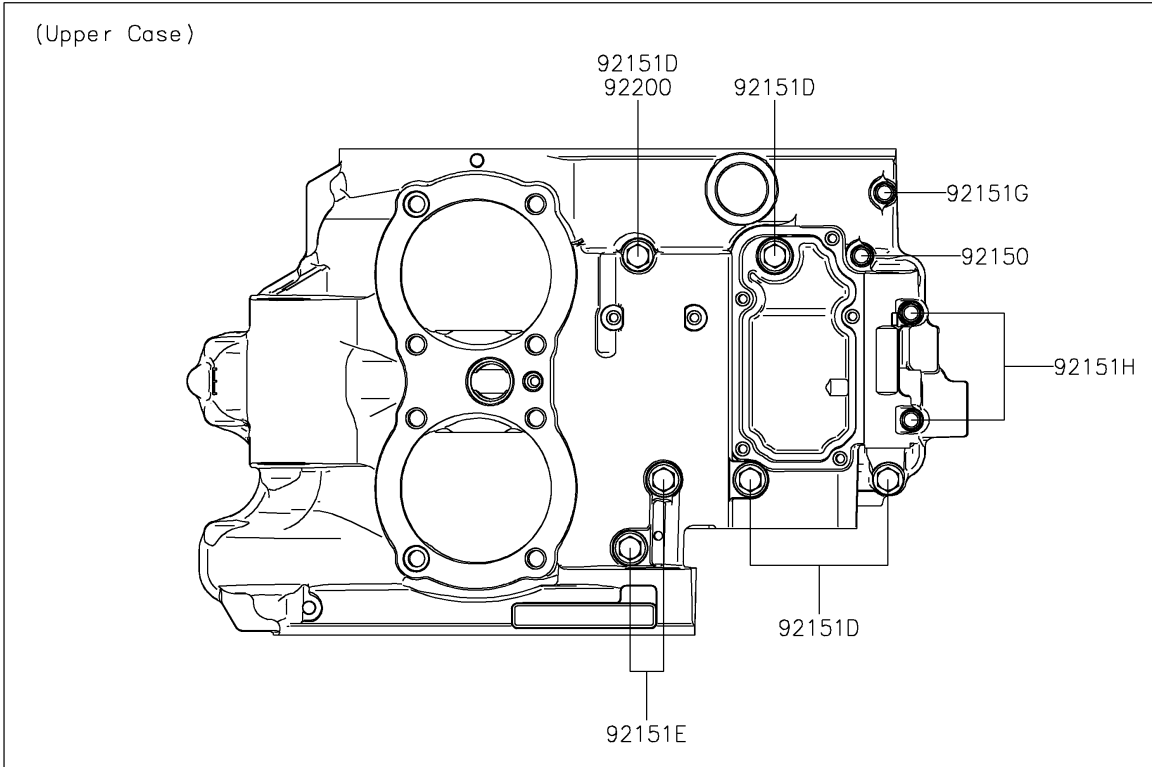

2024 W800 PARTS DIAGRAM

Crankcase Bolt Pattern

E1412

2024 W800 PARTS LIST

Crankcase Bolt Pattern

ITEM NAME	PART NUMBER	QUANTITY
BOLT,6X70 (Ref # 92150)	92150-1549	1
BOLT,9X90 (Ref # 92151)	92151-1458	1
BOLT,9X110 (Ref # 92151A)	92151-1459	3
BOLT,9X130 (Ref # 92151B)	92151-1460	4
BOLT,8X60 (Ref # 92151C)	92151-1461	1
BOLT,8X73 (Ref # 92151D)	92151-1462	7
BOLT,8X50 (Ref # 92151E)	92151-1463	2
BOLT,6X32 (Ref # 92151F)	92151-1464	1
BOLT,6X45 (Ref # 92151G)	92151-1465	6
BOLT,6X117 (Ref # 92151H)	92151-1467	2
WASHER,8.5X16X1.2 (Ref # 92200)	92200-1063	2