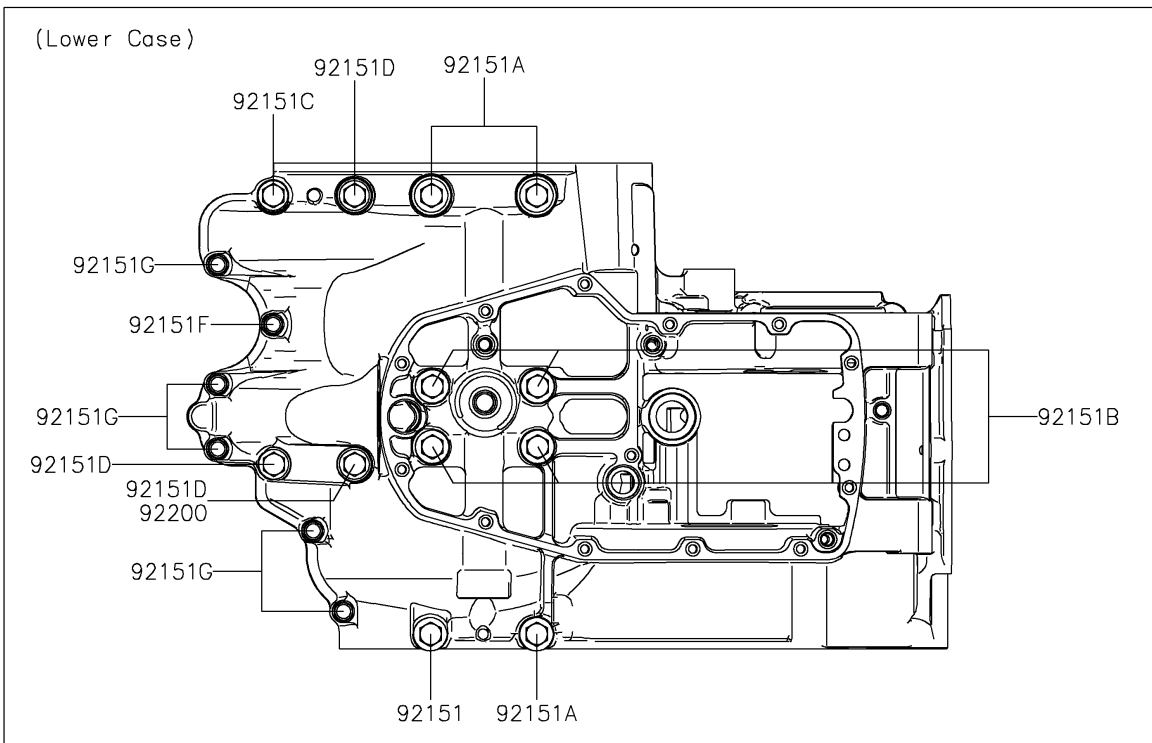

2024 W800 PARTS DIAGRAM

Crankcase Bolt Pattern

E1412

2024 W800 PARTS LIST

Crankcase Bolt Pattern

ITEM NAME	PART NUMBER	QUANTITY
BOLT,6X70 (Ref # 92150)	92150-1549	1
BOLT,9X90 (Ref # 92151)	92151-1458	1
BOLT,9X110 (Ref # 92151A)	92151-1459	3
BOLT,9X130 (Ref # 92151B)	92151-1460	4
BOLT,8X60 (Ref # 92151C)	92151-1461	1
BOLT,8X73 (Ref # 92151D)	92151-1462	7
BOLT,8X50 (Ref # 92151E)	92151-1463	2
BOLT,6X32 (Ref # 92151F)	92151-1464	1
BOLT,6X45 (Ref # 92151G)	92151-1465	6
BOLT,6X117 (Ref # 92151H)	92151-1467	2
WASHER,8.5X16X1.2 (Ref # 92200)	92200-1063	2