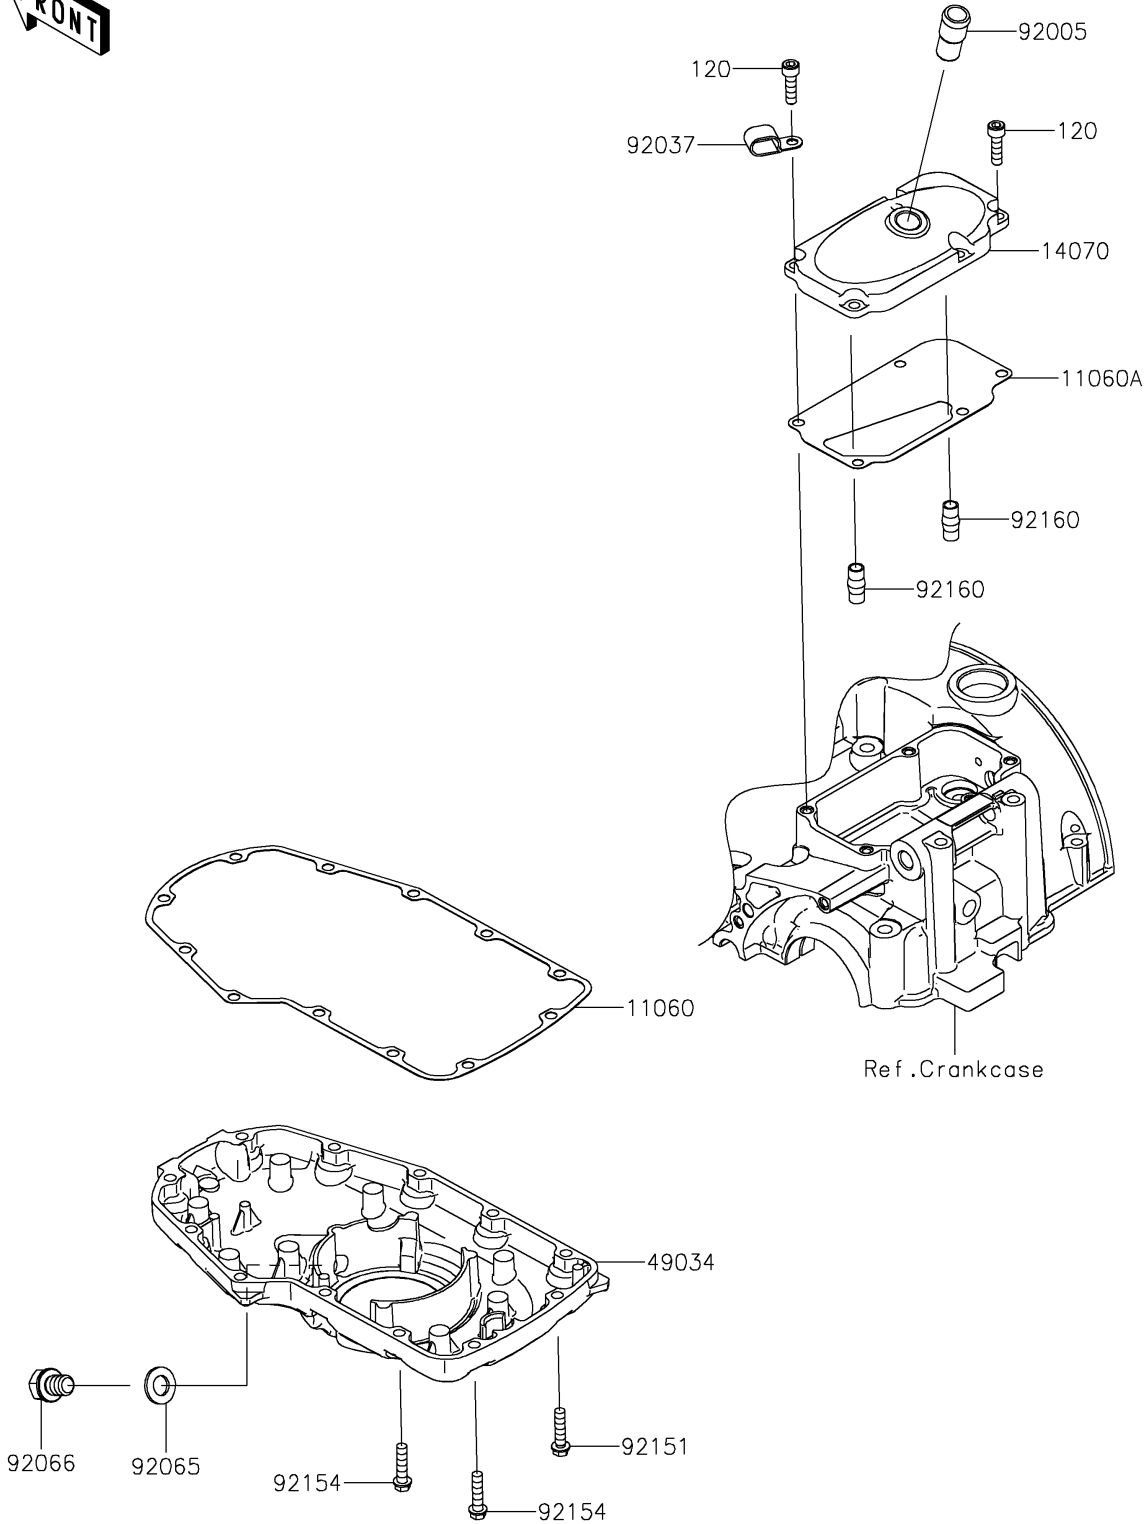

2023 W800 PARTS DIAGRAM

Breather Cover/Oil Pan

E1432

2023 W800 PARTS LIST

Breather Cover/Oil Pan

ITEM NAME	PART NUMBER	QUANTITY
GASKET,OIL PAN (Ref # 11060)	11060-1895	1
GASKET,BREATHER BODY COVER (Ref # 11060A)	11060-1930	1
BODY-BREATHER (Ref # 14070)	14070-0057	1
PAN-OIL (Ref # 49034)	49034-0041	1
FITTING,BREATHER (Ref # 92005)	92005-1238	1
CLAMP (Ref # 92037)	92037-1608	1
GASKET,12X22X2 (Ref # 92065)	92065-097	1
PLUG,12X15 (Ref # 92066)	92066-0079	1
BOLT,FLANGED-SMALL,6X25 (Ref # 92151)	92151-1930	10
BOLT,FLANGED,6X25 (Ref # 92154)	92154-0490	2
DAMPER,BREATHER BODY (Ref # 92160)	92160-1987	2
BOLT-SOCKET,6X22 (Ref # 120)	120CC0622	5