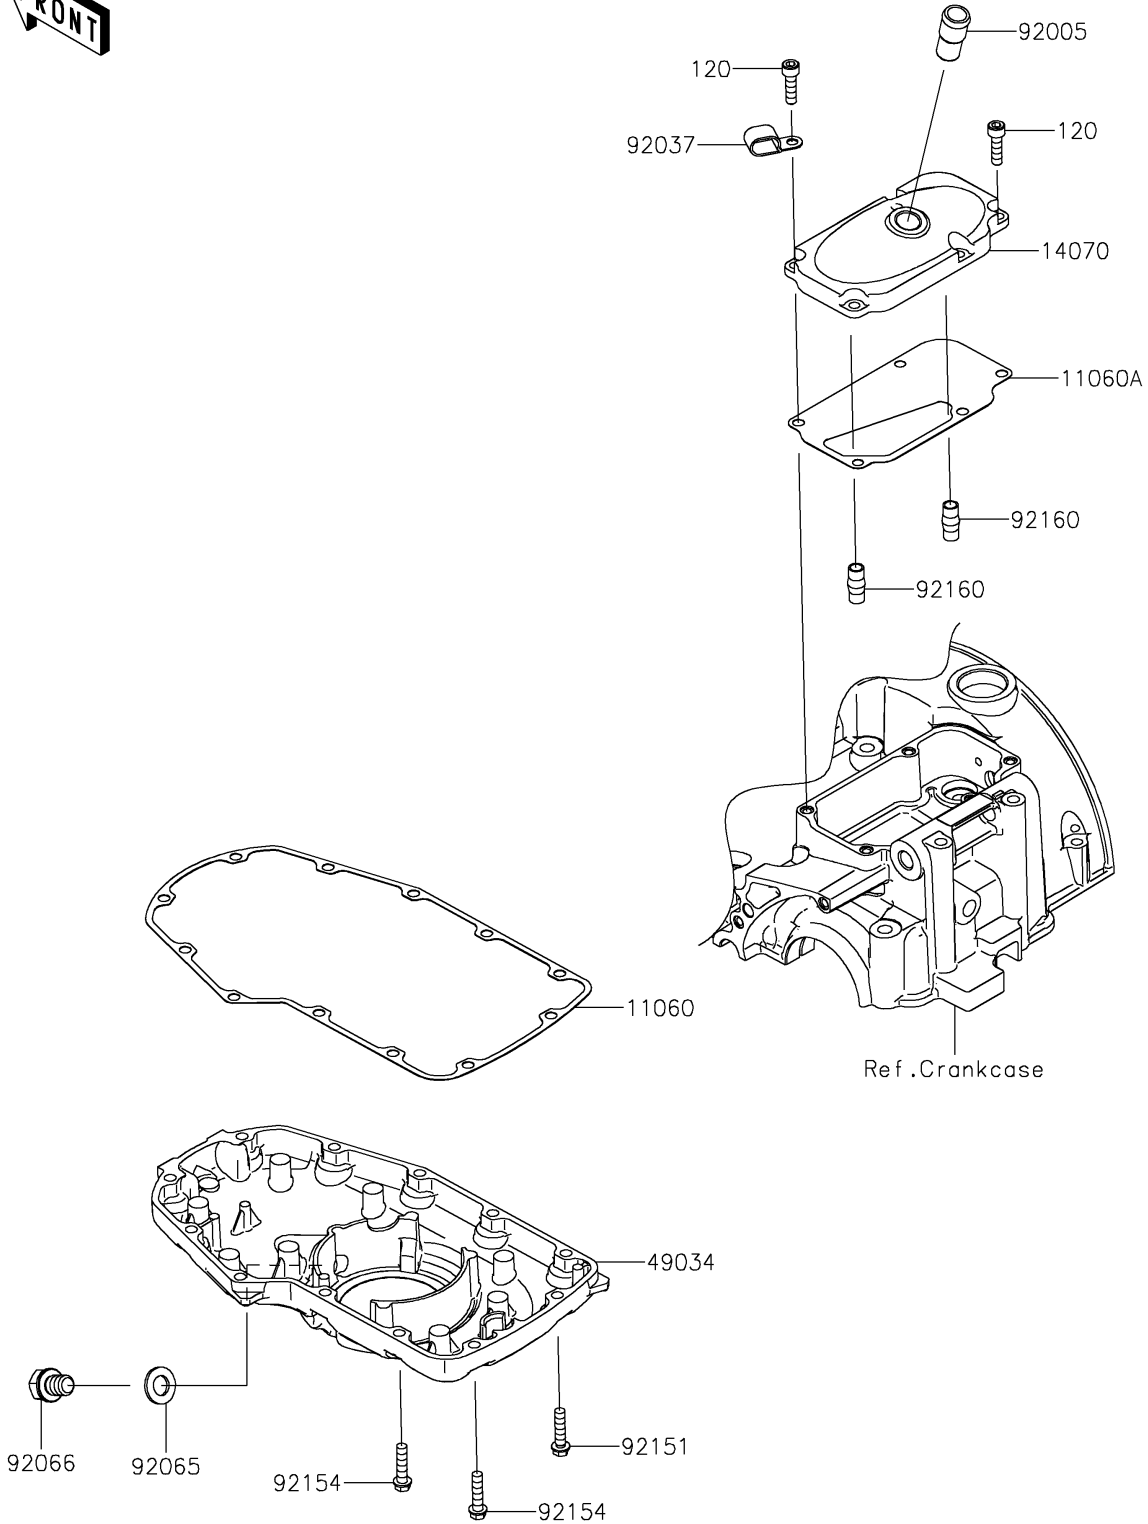

2024 W800 ABS PARTS DIAGRAM

Breather Cover/Oil Pan

E1432

2024 W800 ABS PARTS LIST

Breather Cover/Oil Pan

ITEM NAME	PART NUMBER	QUANTITY
GASKET,OIL PAN (Ref # 11060)	11060-1895	1
GASKET,BREATHER BODY COVER (Ref # 11060A)	11060-1930	1
BODY-BREATHER (Ref # 14070)	14070-0057	1
PAN-OIL (Ref # 49034)	49034-0041	1
FITTING,BREATHER (Ref # 92005)	92005-1238	1
CLAMP (Ref # 92037)	92037-1608	1
GASKET,12X22X2 (Ref # 92065)	92065-097	1
PLUG,12X15 (Ref # 92066)	92066-0079	1
BOLT,FLANGED-SMALL,6X25 (Ref # 92151)	92151-1930	10
BOLT,FLANGED,6X25 (Ref # 92154)	92154-0490	2
DAMPER,BREATHER BODY (Ref # 92160)	92160-1987	2
BOLT-SOCKET,6X22 (Ref # 120)	120CC0622	5