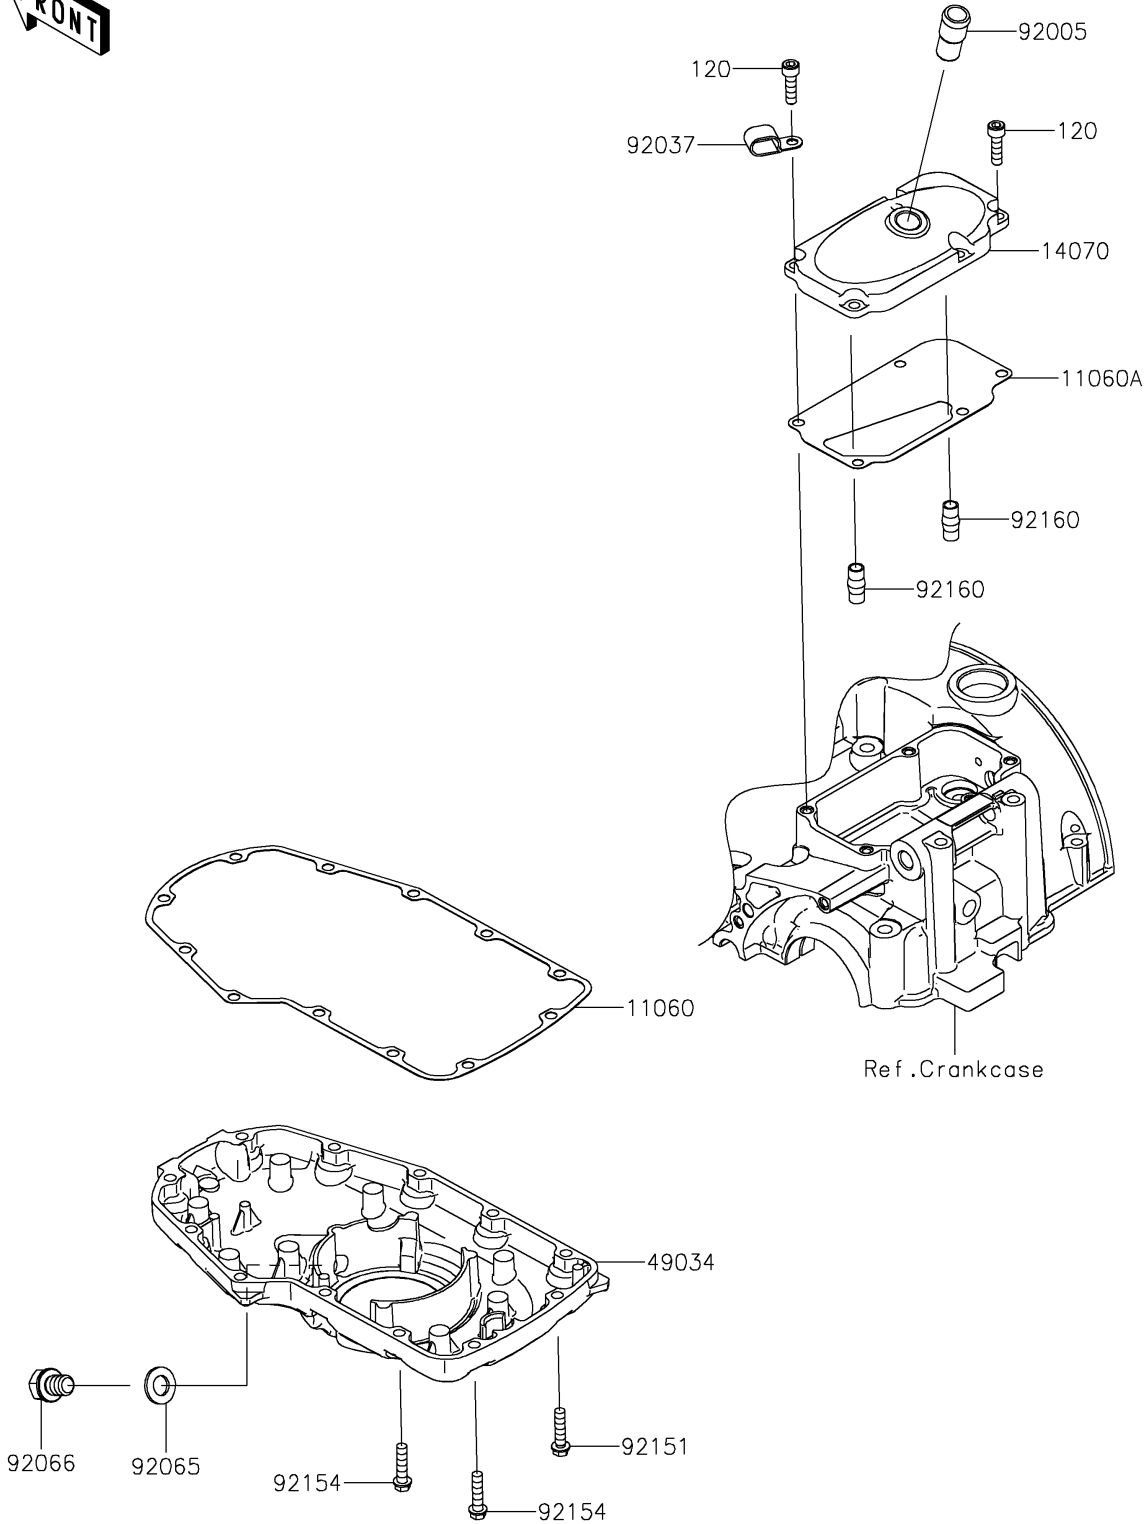

2024 W800 PARTS DIAGRAM

Breather Cover/Oil Pan

E1432

2024 W800 PARTS LIST

Breather Cover/Oil Pan

ITEM NAME	PART NUMBER	QUANTITY
GASKET,OIL PAN (Ref # 11060)	11060-1895	1
GASKET,BREATHER BODY COVER (Ref # 11060A)	11060-1930	1
BODY-BREATHER (Ref # 14070)	14070-0057	1
PAN-OIL (Ref # 49034)	49034-0041	1
FITTING,BREATHER (Ref # 92005)	92005-1238	1
CLAMP (Ref # 92037)	92037-1608	1
GASKET,12X22X2 (Ref # 92065)	92065-097	1
PLUG,12X15 (Ref # 92066)	92066-0079	1
BOLT,FLANGED-SMALL,6X25 (Ref # 92151)	92151-1930	10
BOLT,FLANGED,6X25 (Ref # 92154)	92154-0490	2
DAMPER,BREATHER BODY (Ref # 92160)	92160-1987	2
BOLT-SOCKET,6X22 (Ref # 120)	120CC0622	5